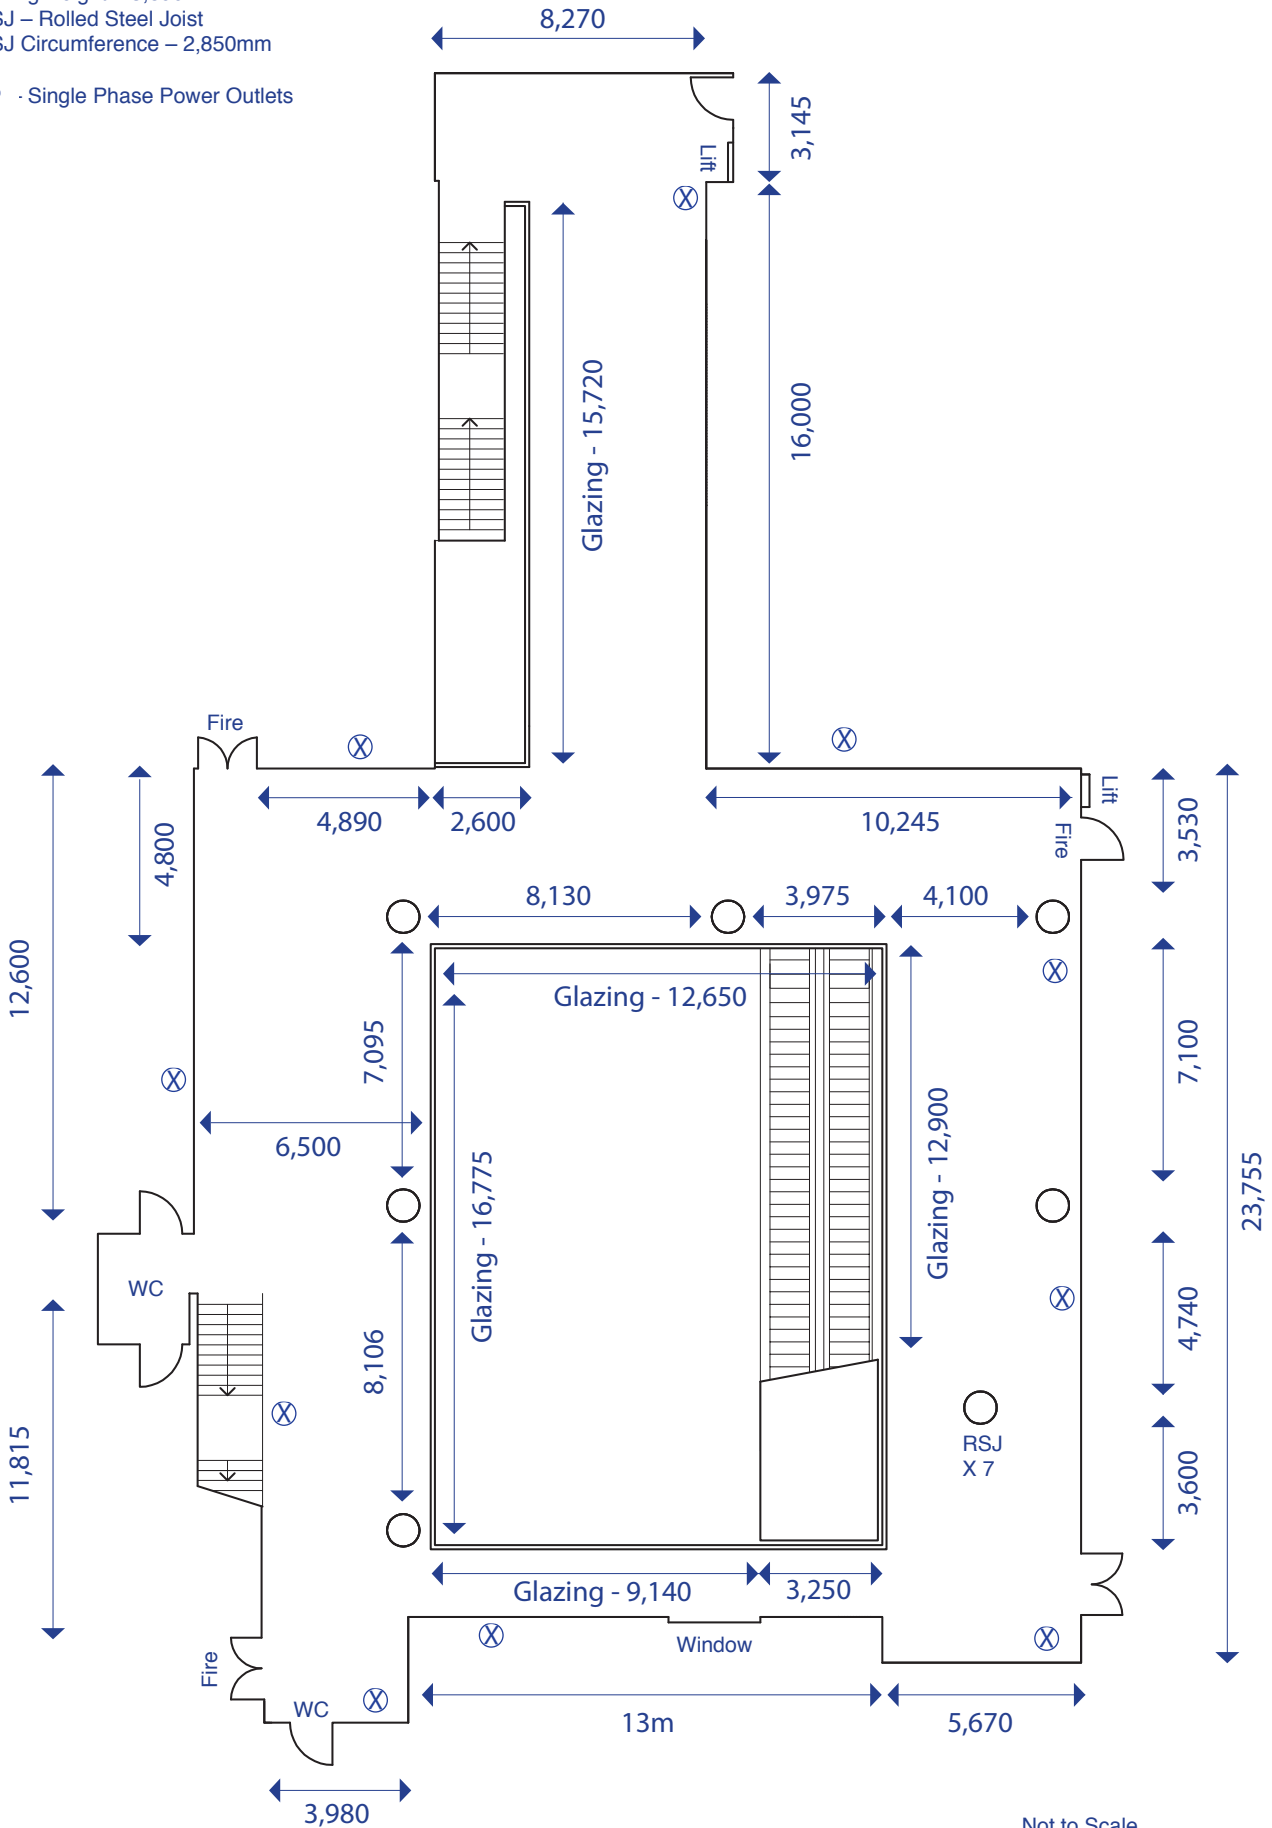

Kings Place Art Gallery Mezzanine Level -1

Door Access Height – 2m
 Ceiling Height – 3,890
 RSJ – Rolled Steel Joist
 RSJ Circumference – 2,850mm

⊗ - Single Phase Power Outlets

Not to Scale
 All Dimensions are Approximate in mm