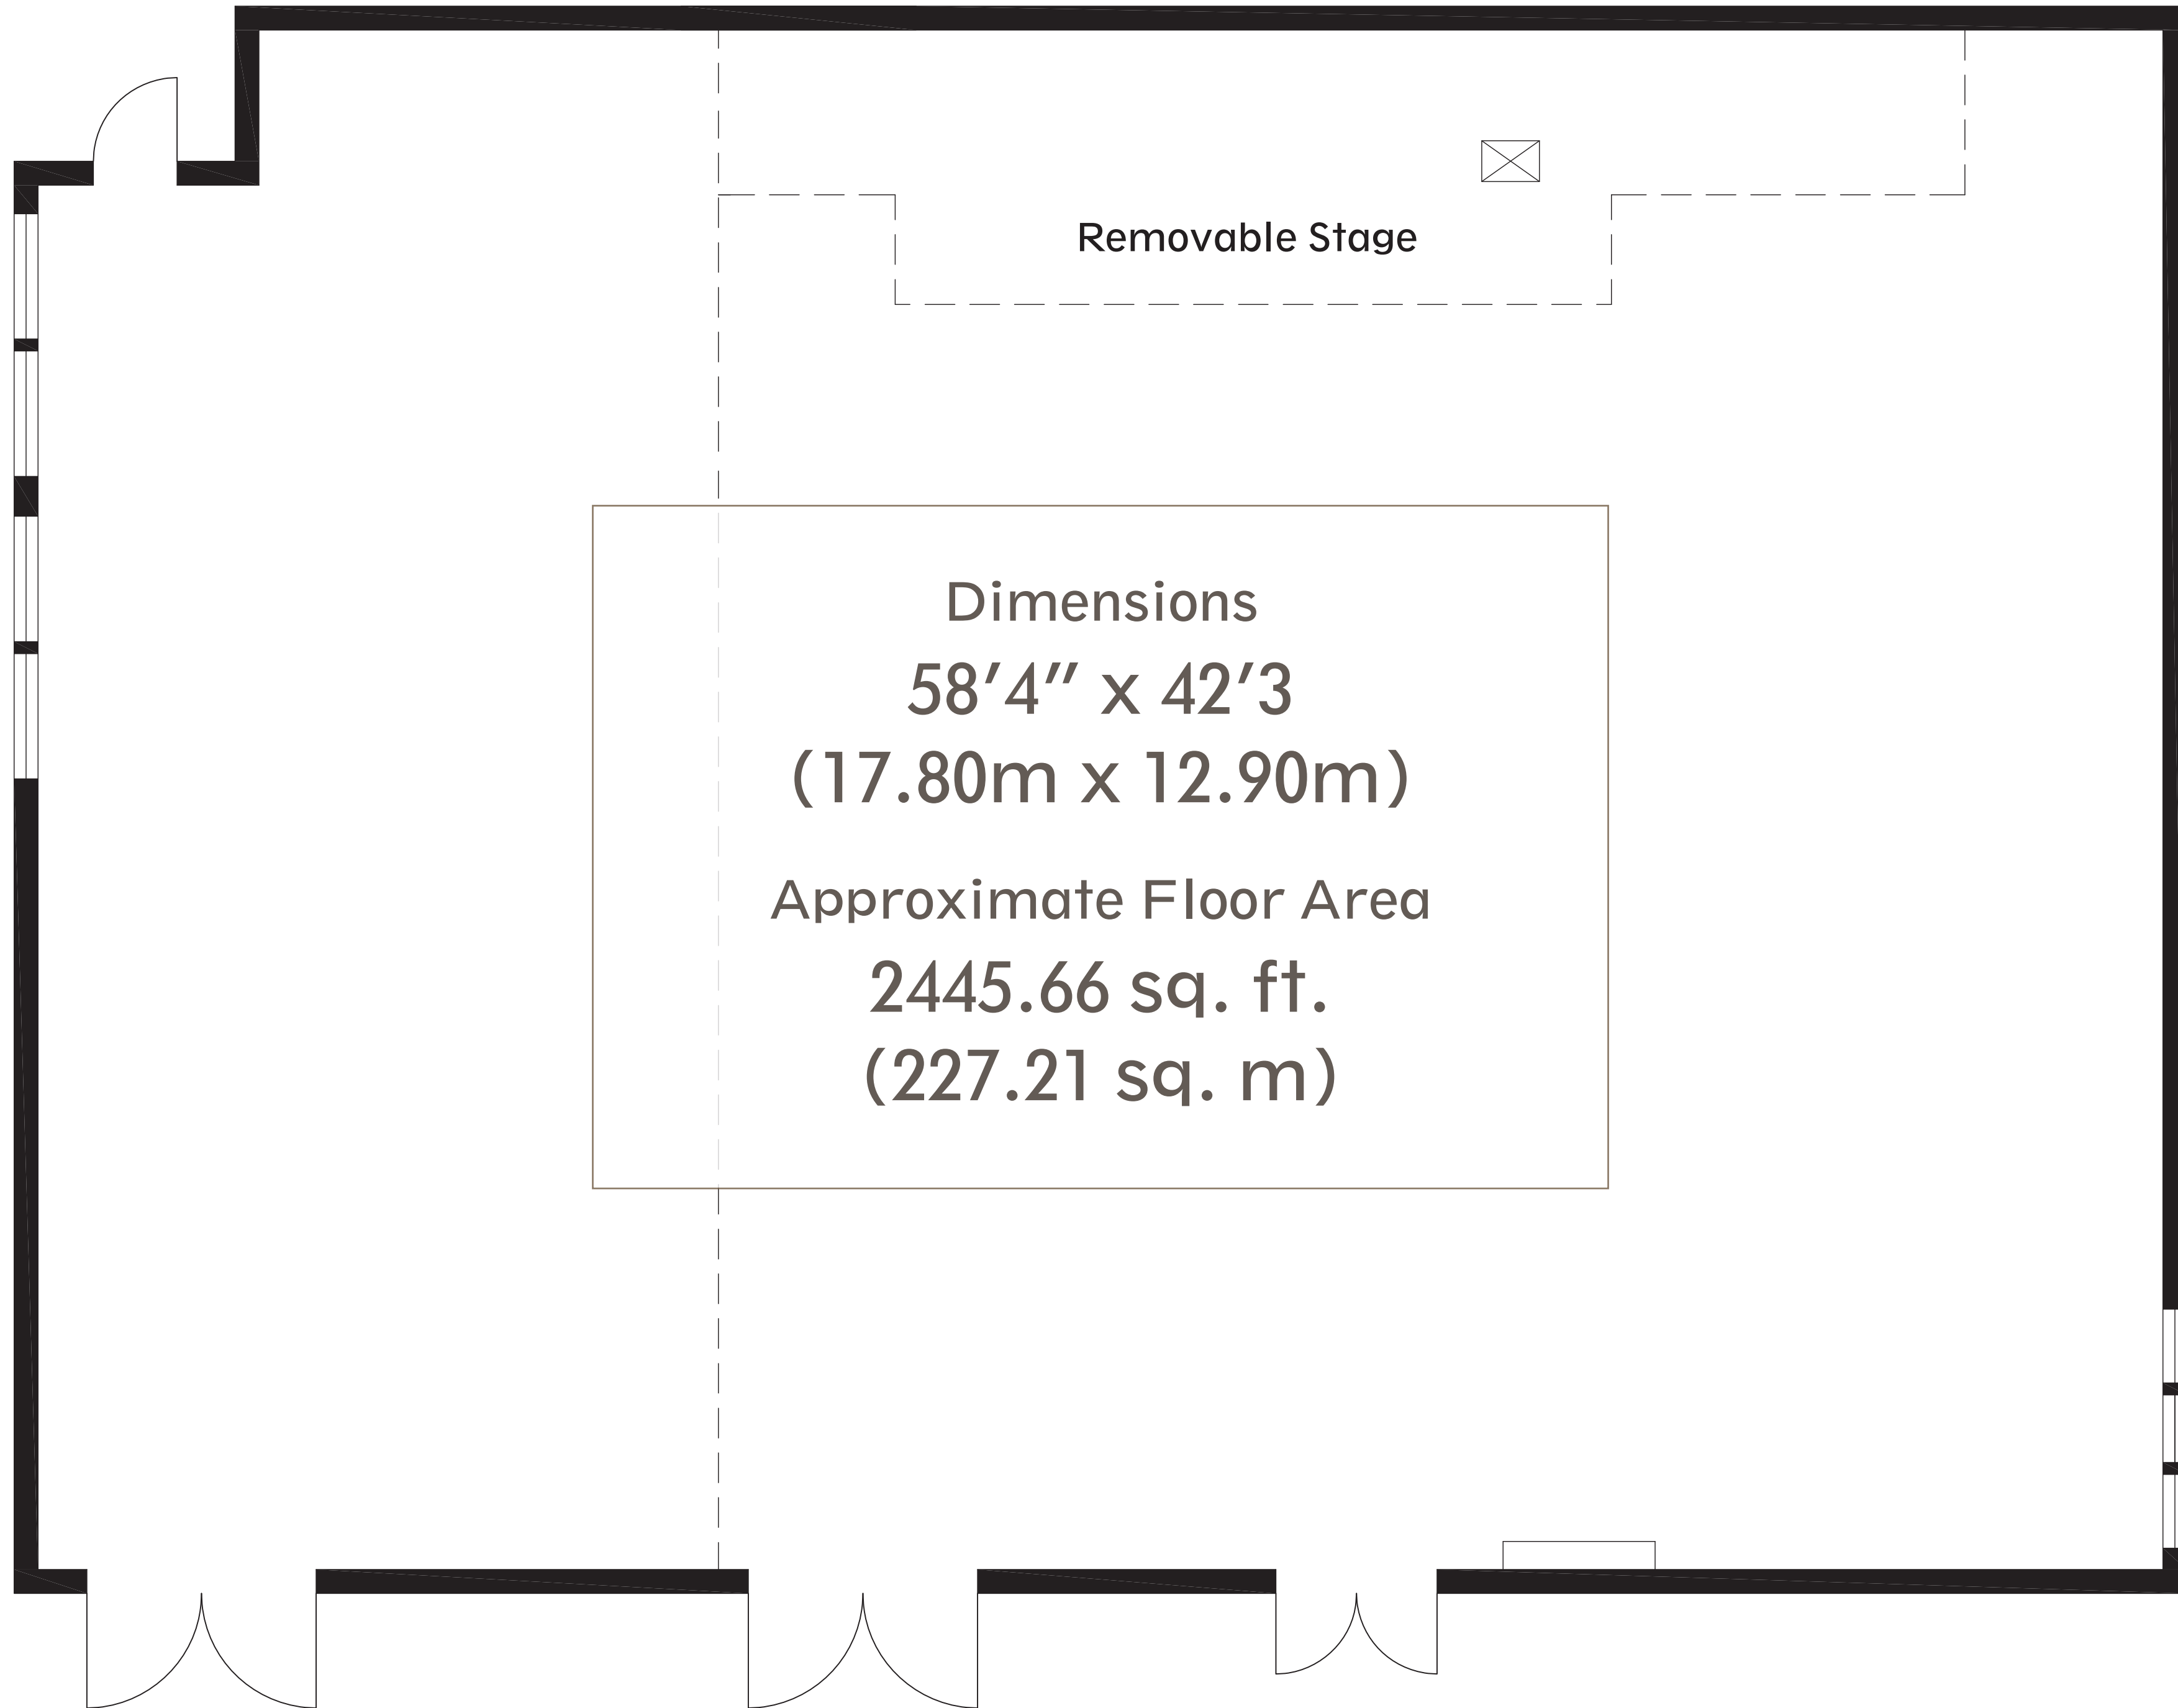

KEY:

Portable Lectern

Dividing Wall

# Theatre

Room Dimensions

Power Sockets

Fire Exits