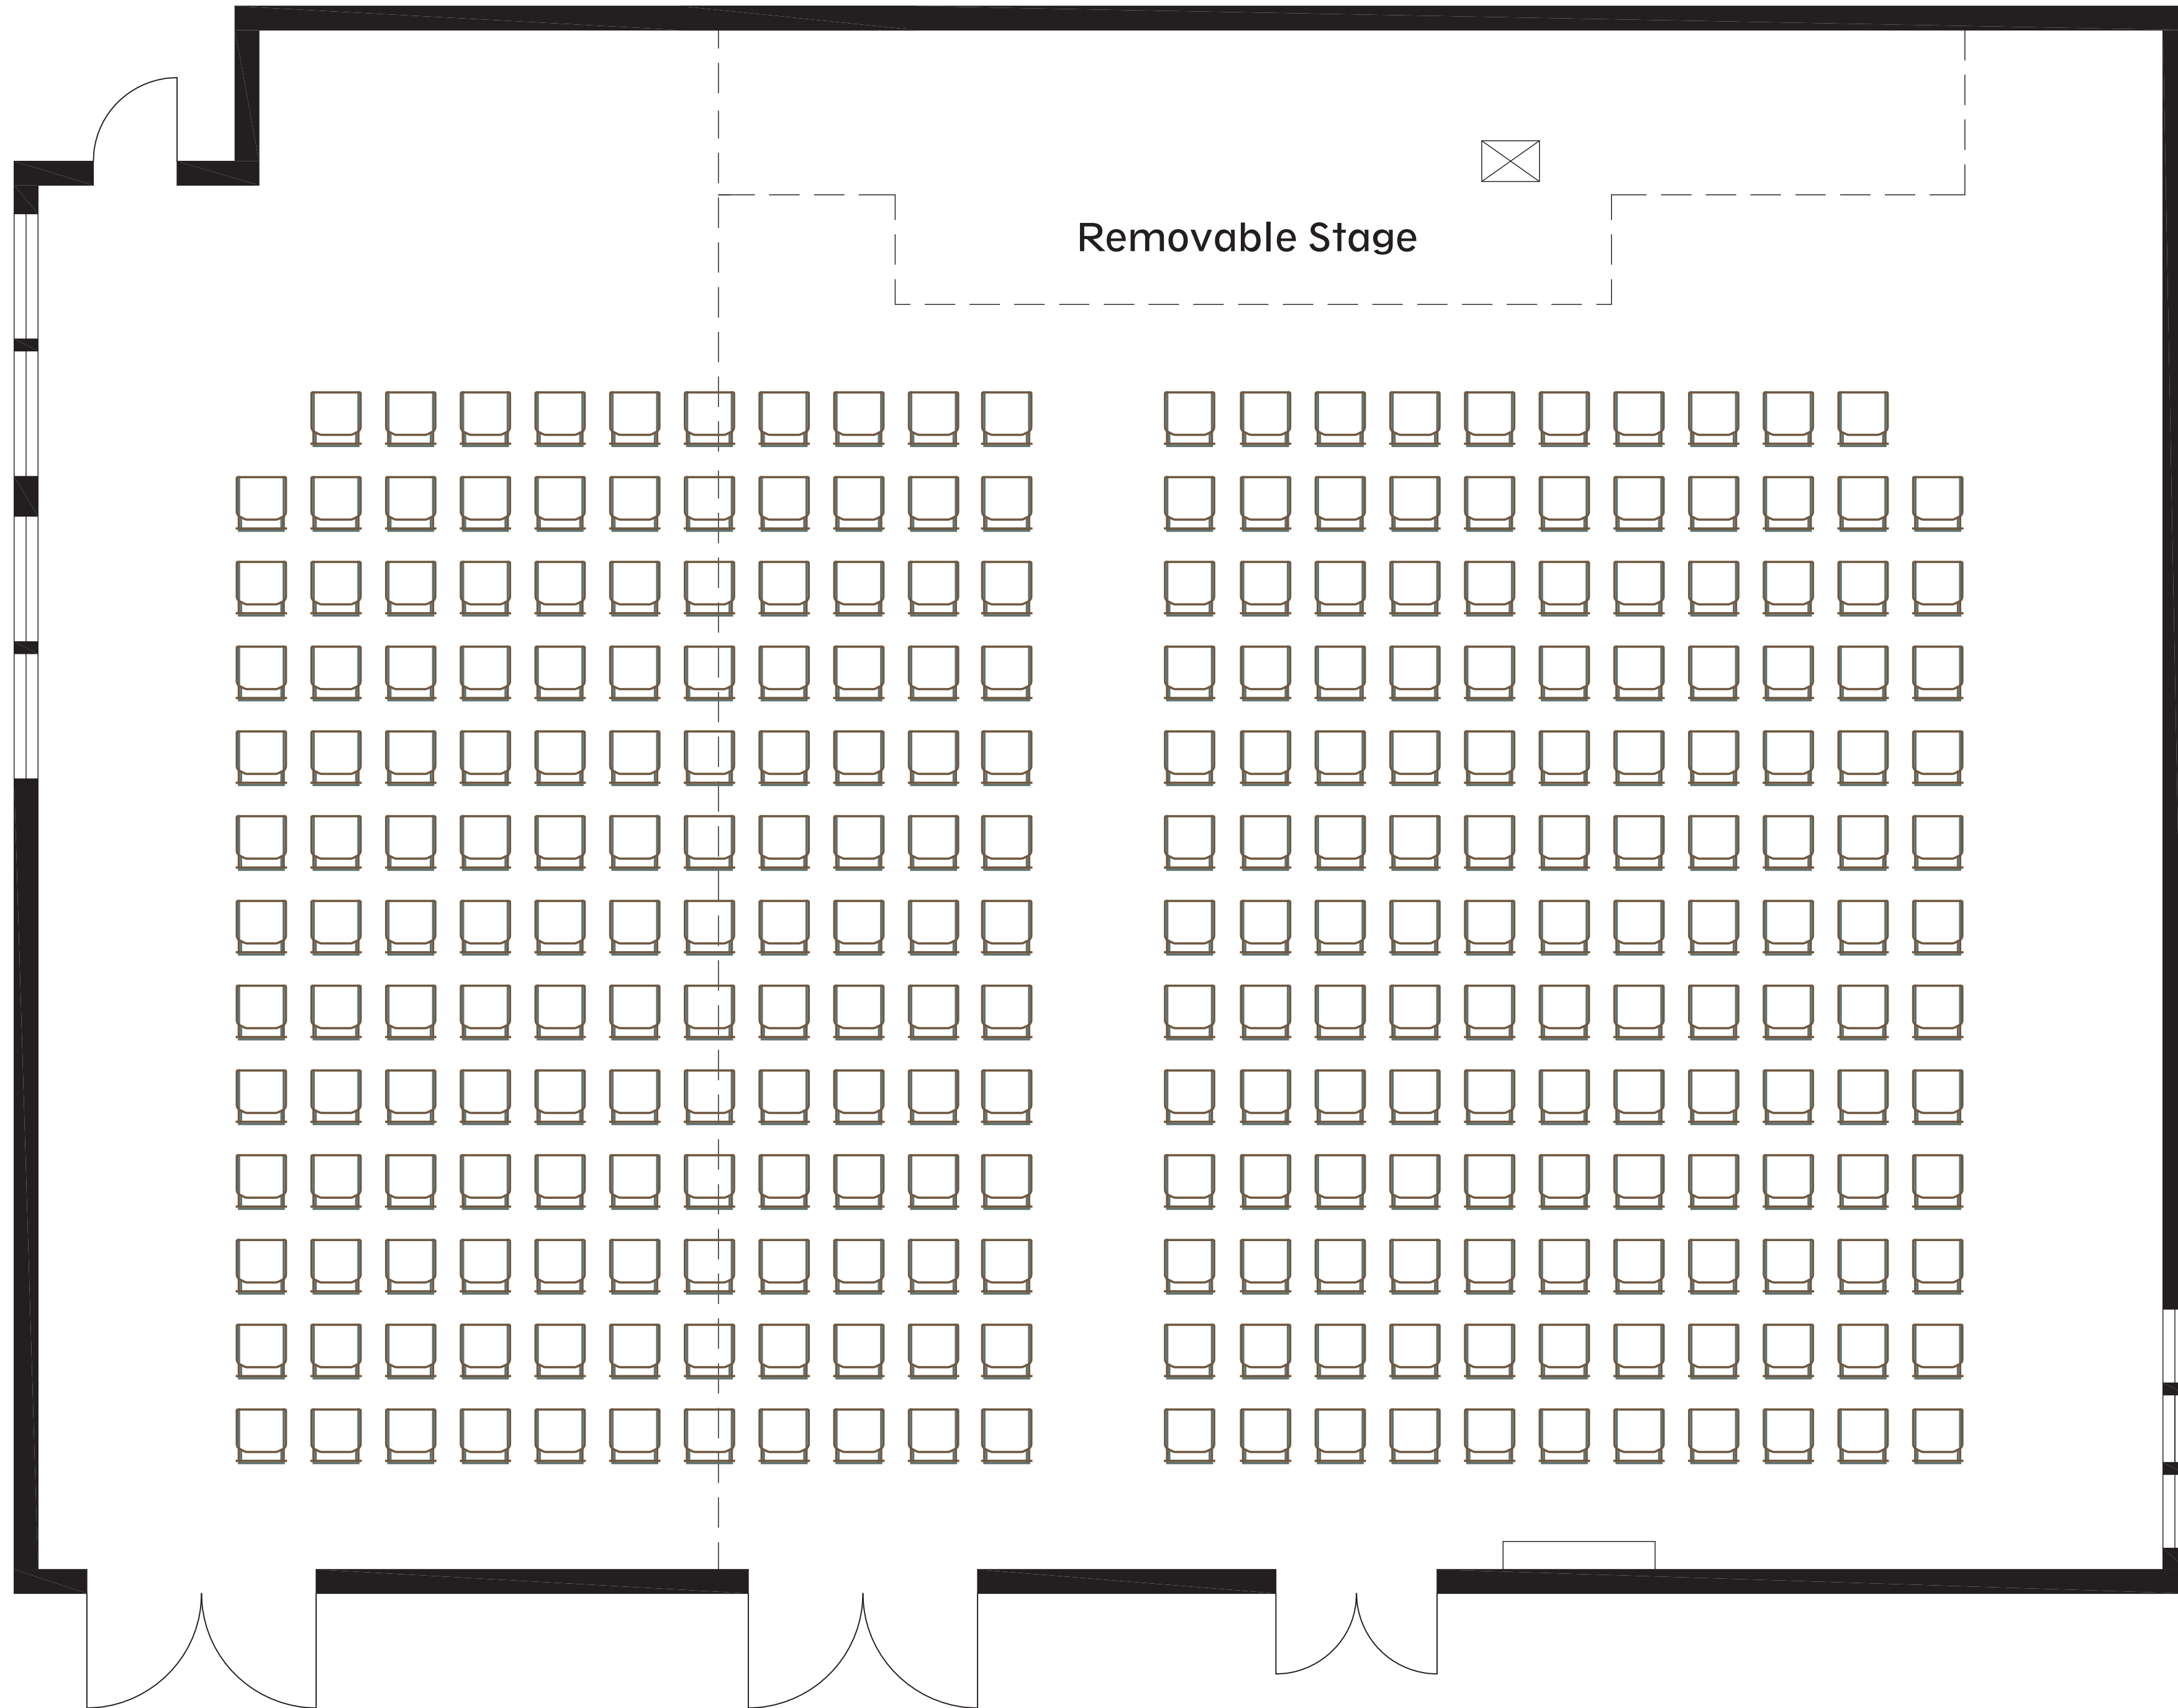

KEY:

Portable Lectern

Dividing Wall

# Dinner

Cabaret

Classroom

# Theatre

Room Dimensions

Power Sockets

Fire Exits