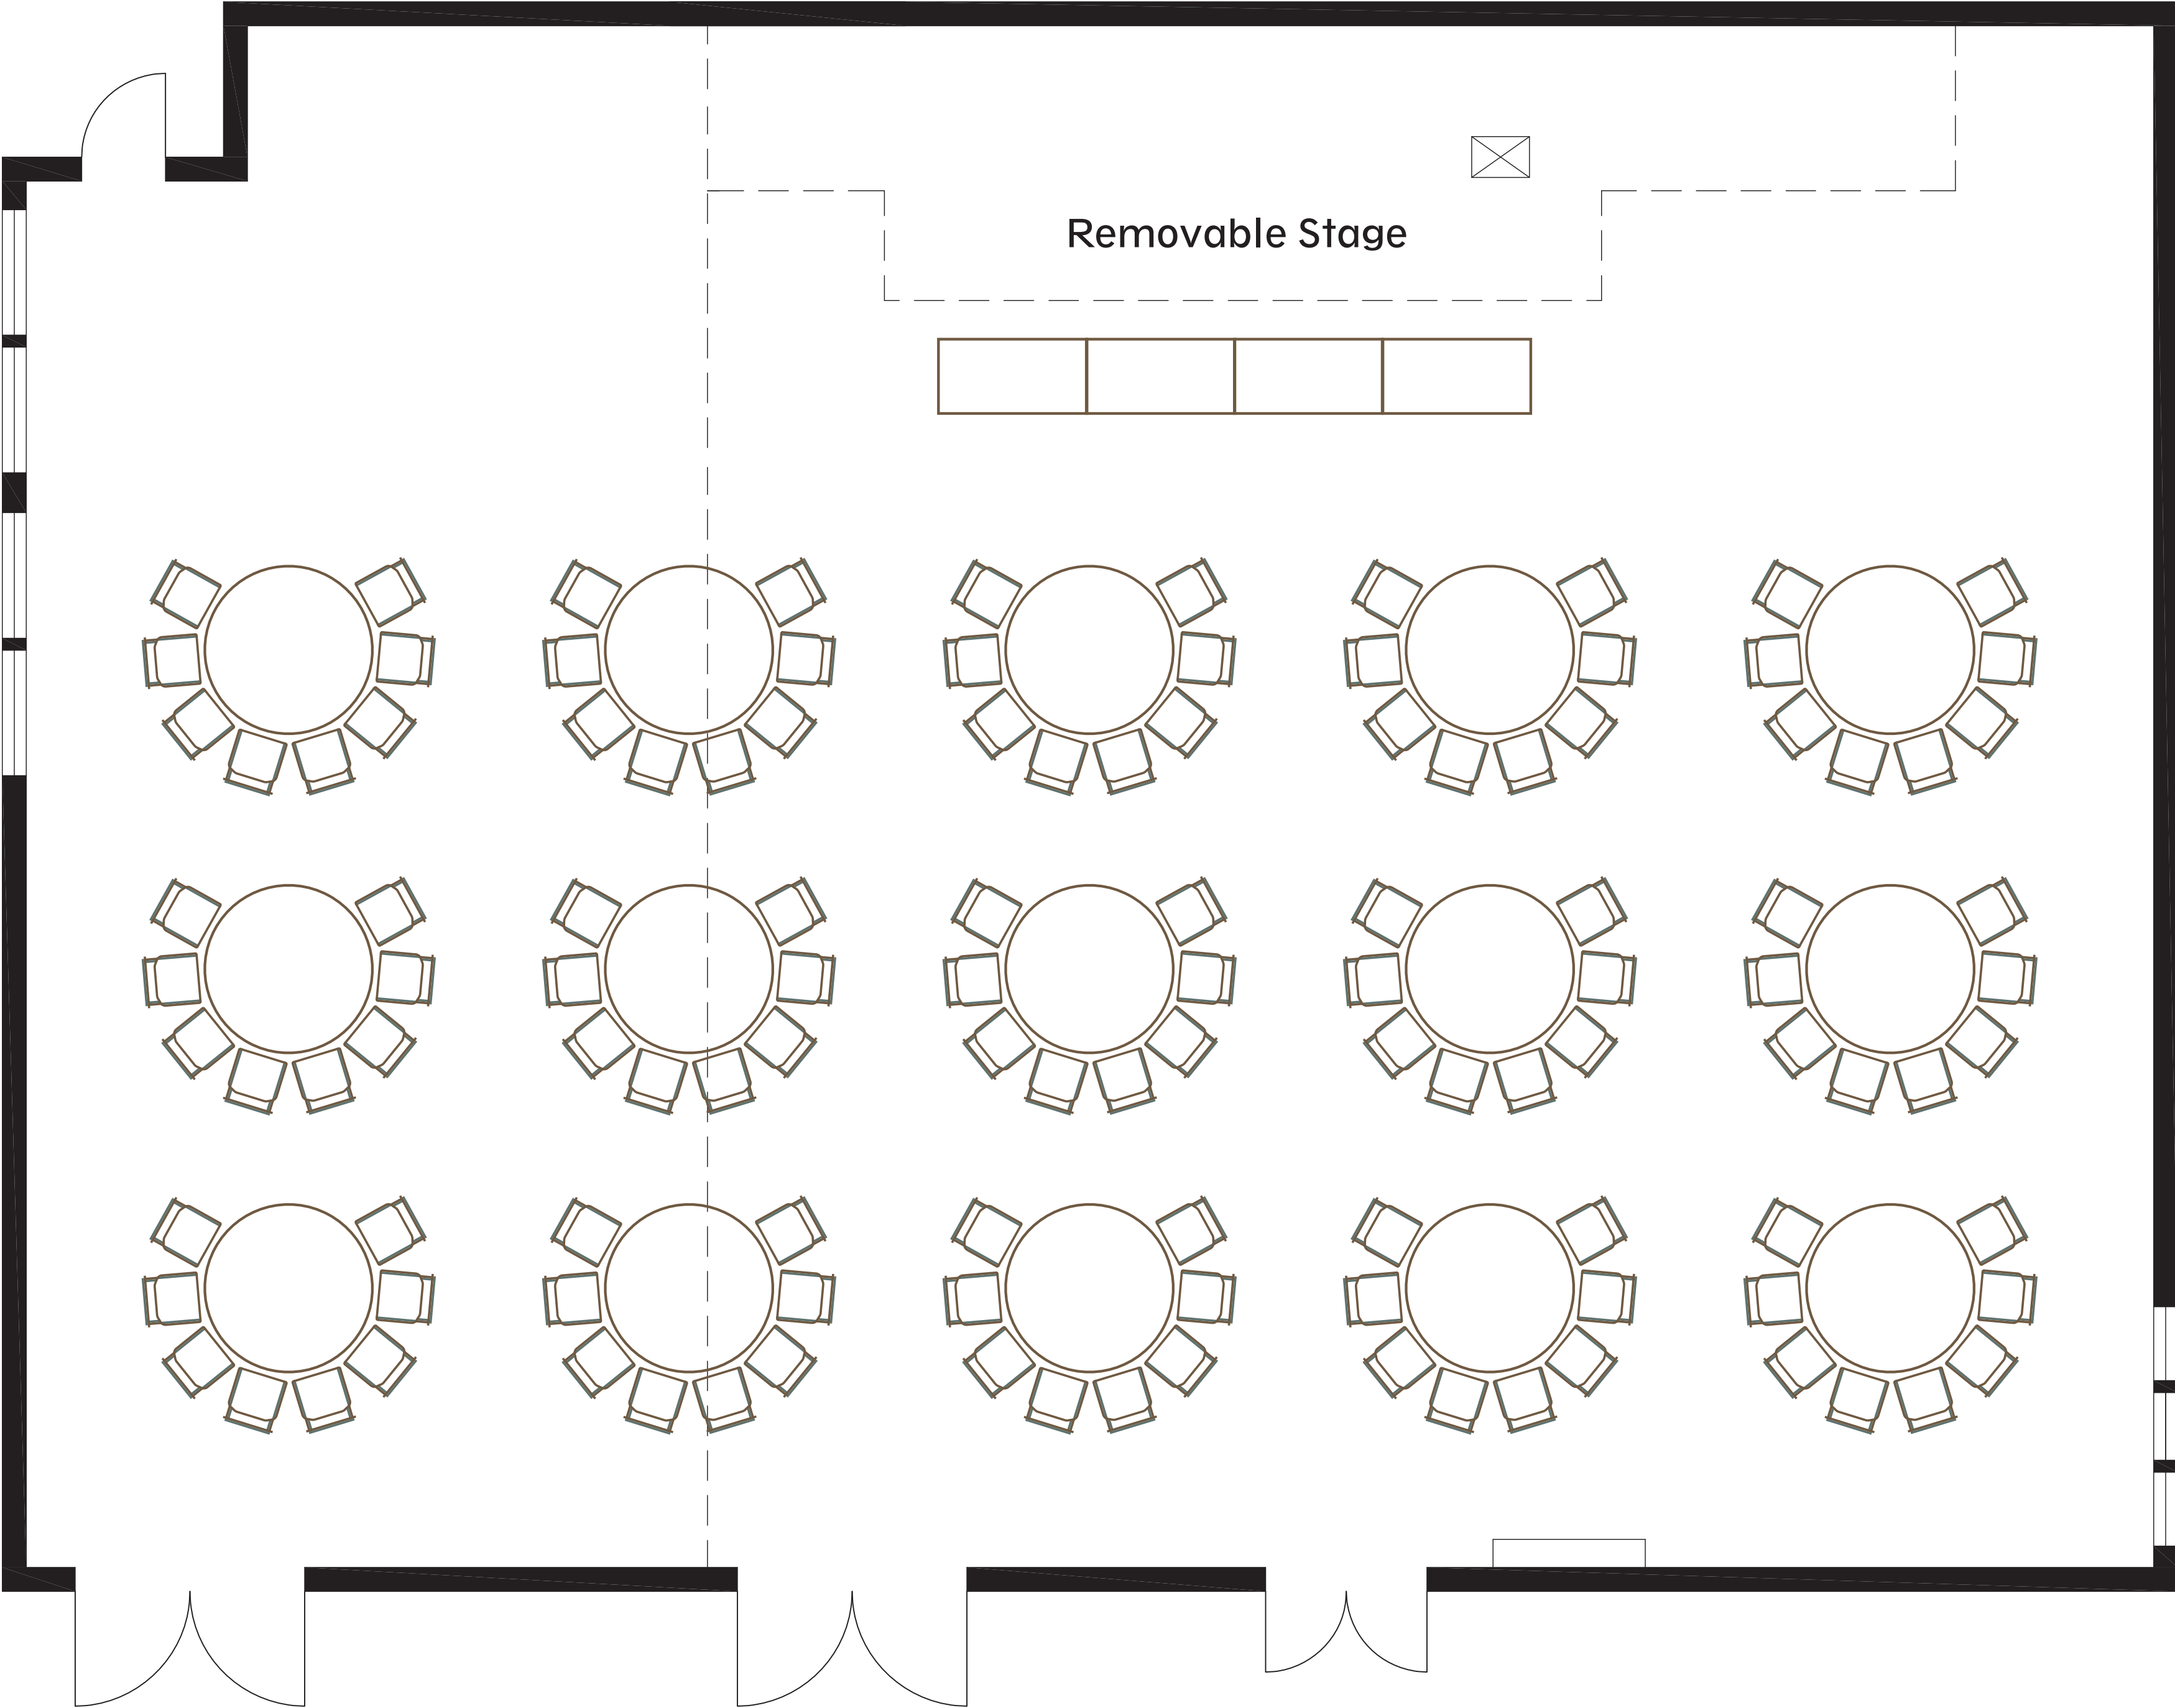

KEY:

Portable Lectern

Dividing Wall

# Dinner

Cabaret

Classroom

# Theatre

Room Dimensions

Power Sockets

Fire Exits