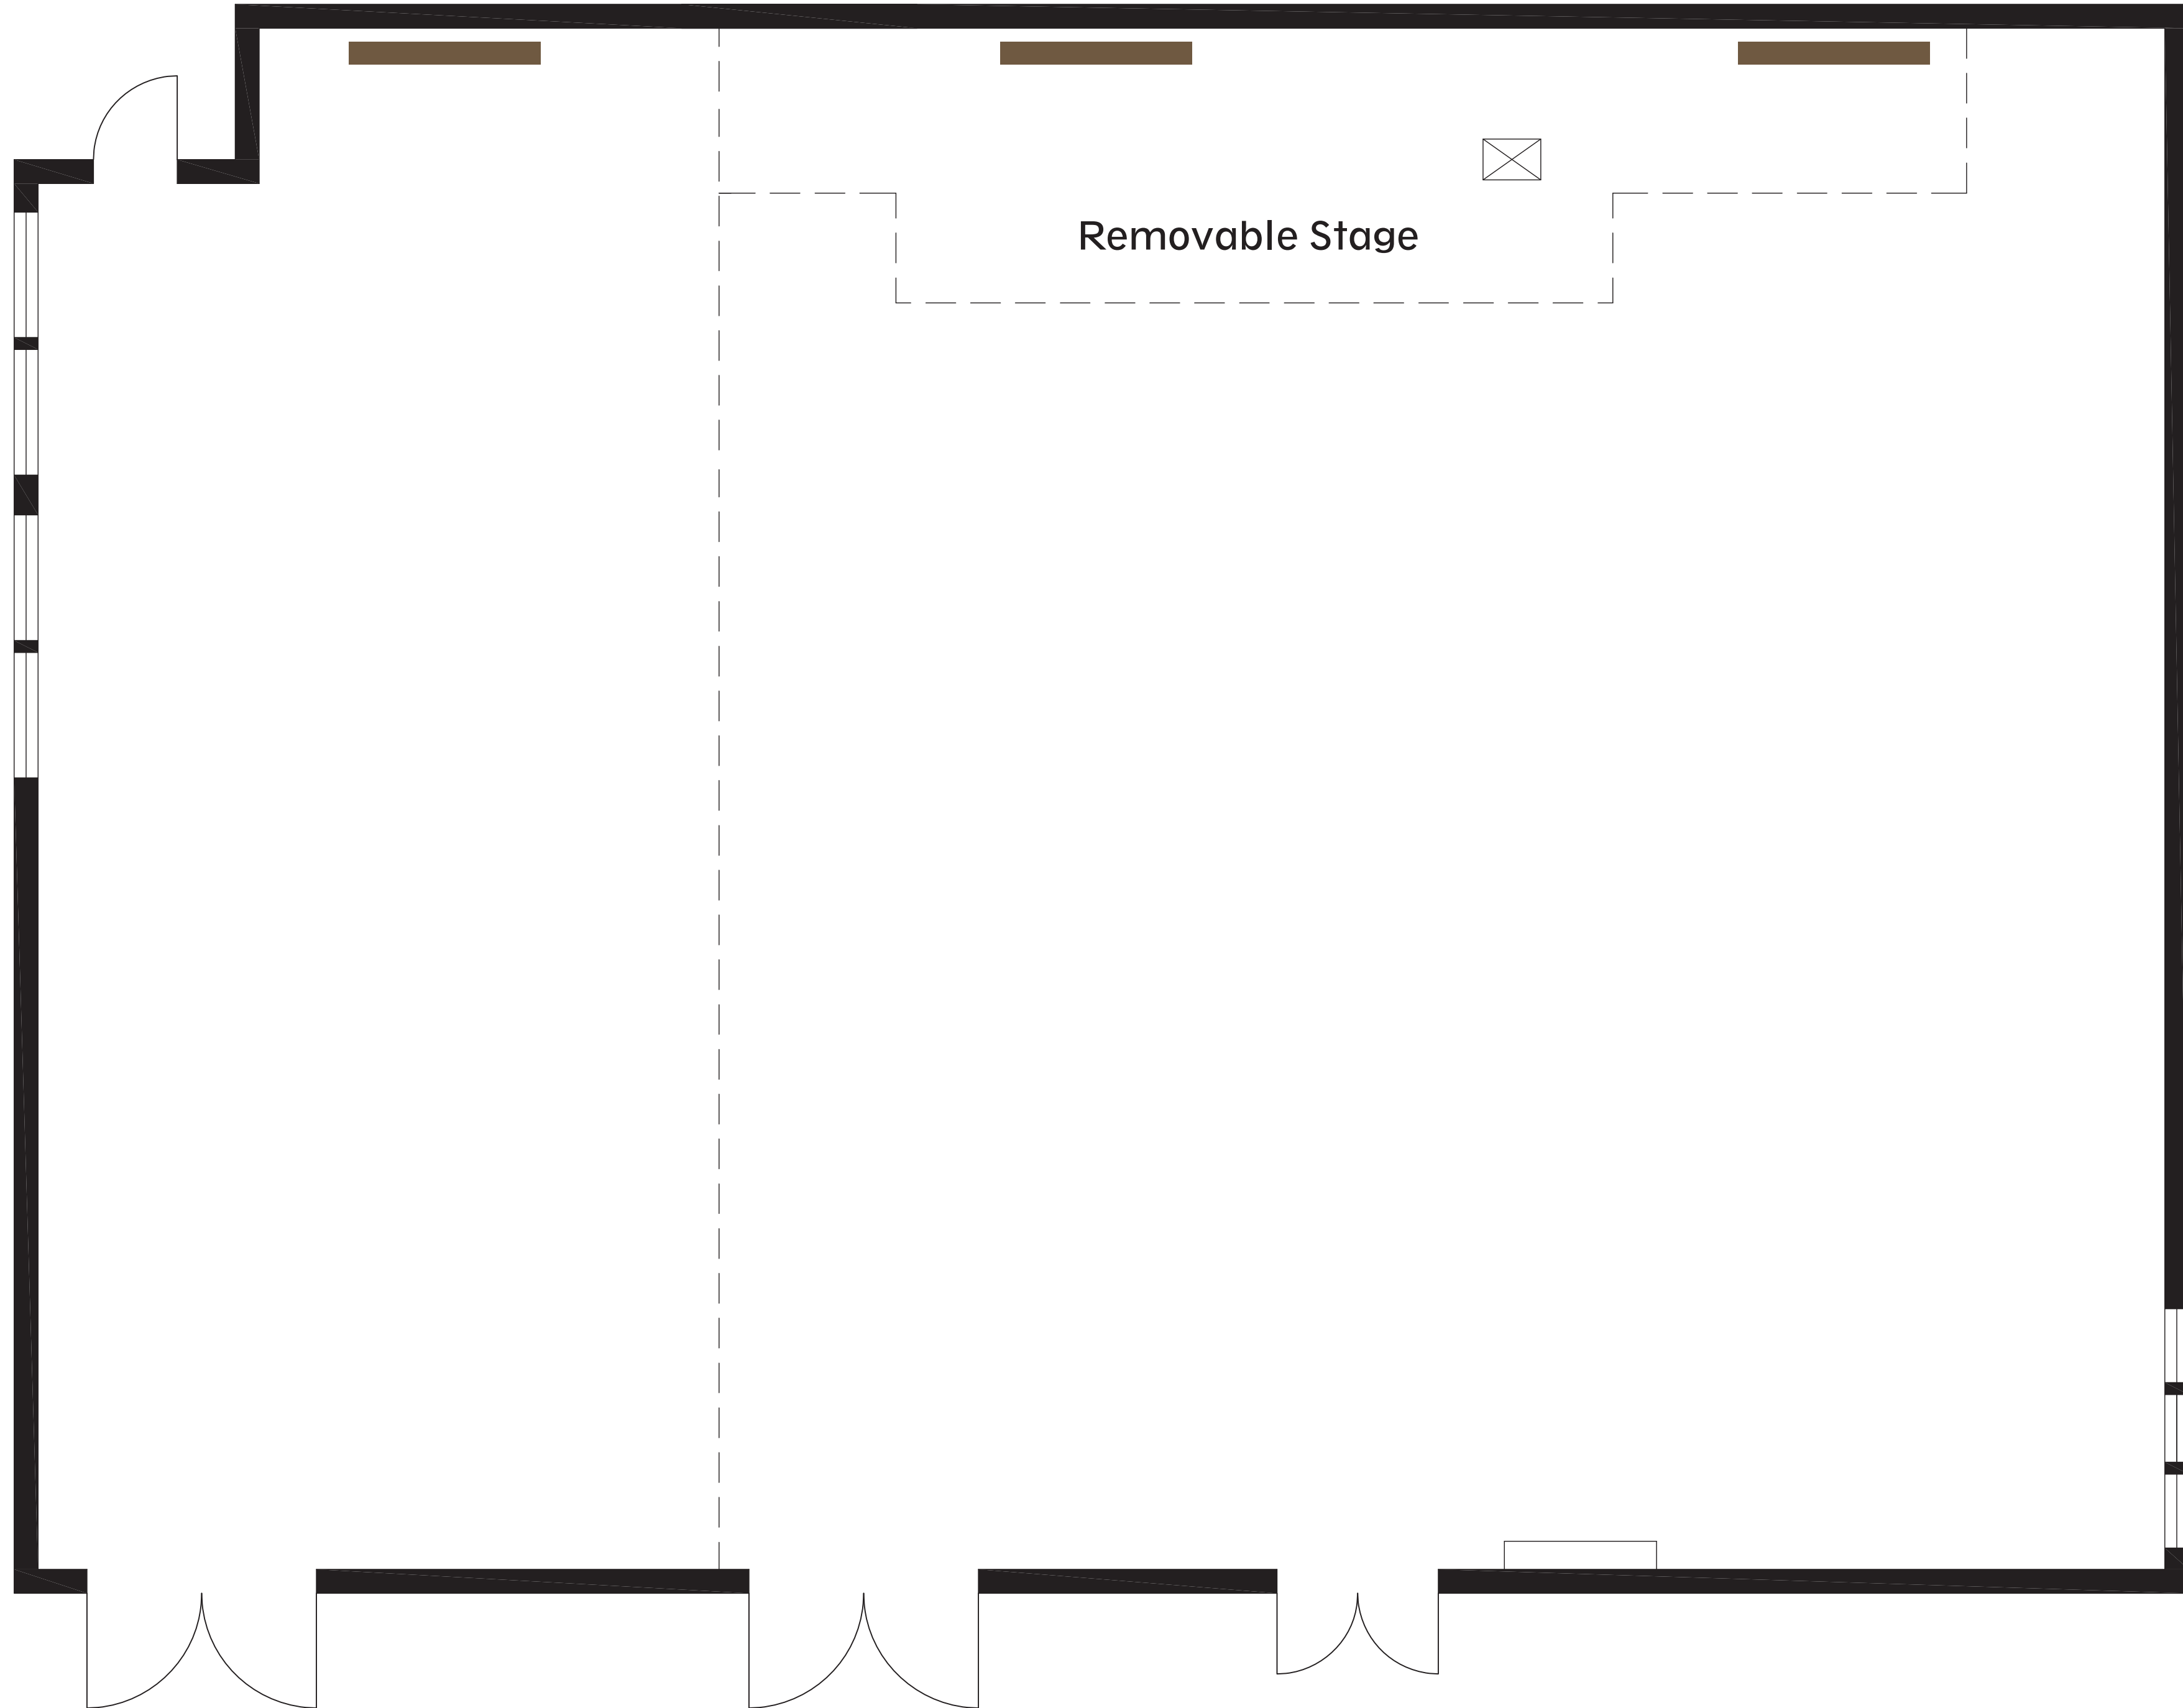

KEY:

Portable Lectern

Dividing Wall

# Theatre

Room Dimensions

Power Sockets

Fire Exits