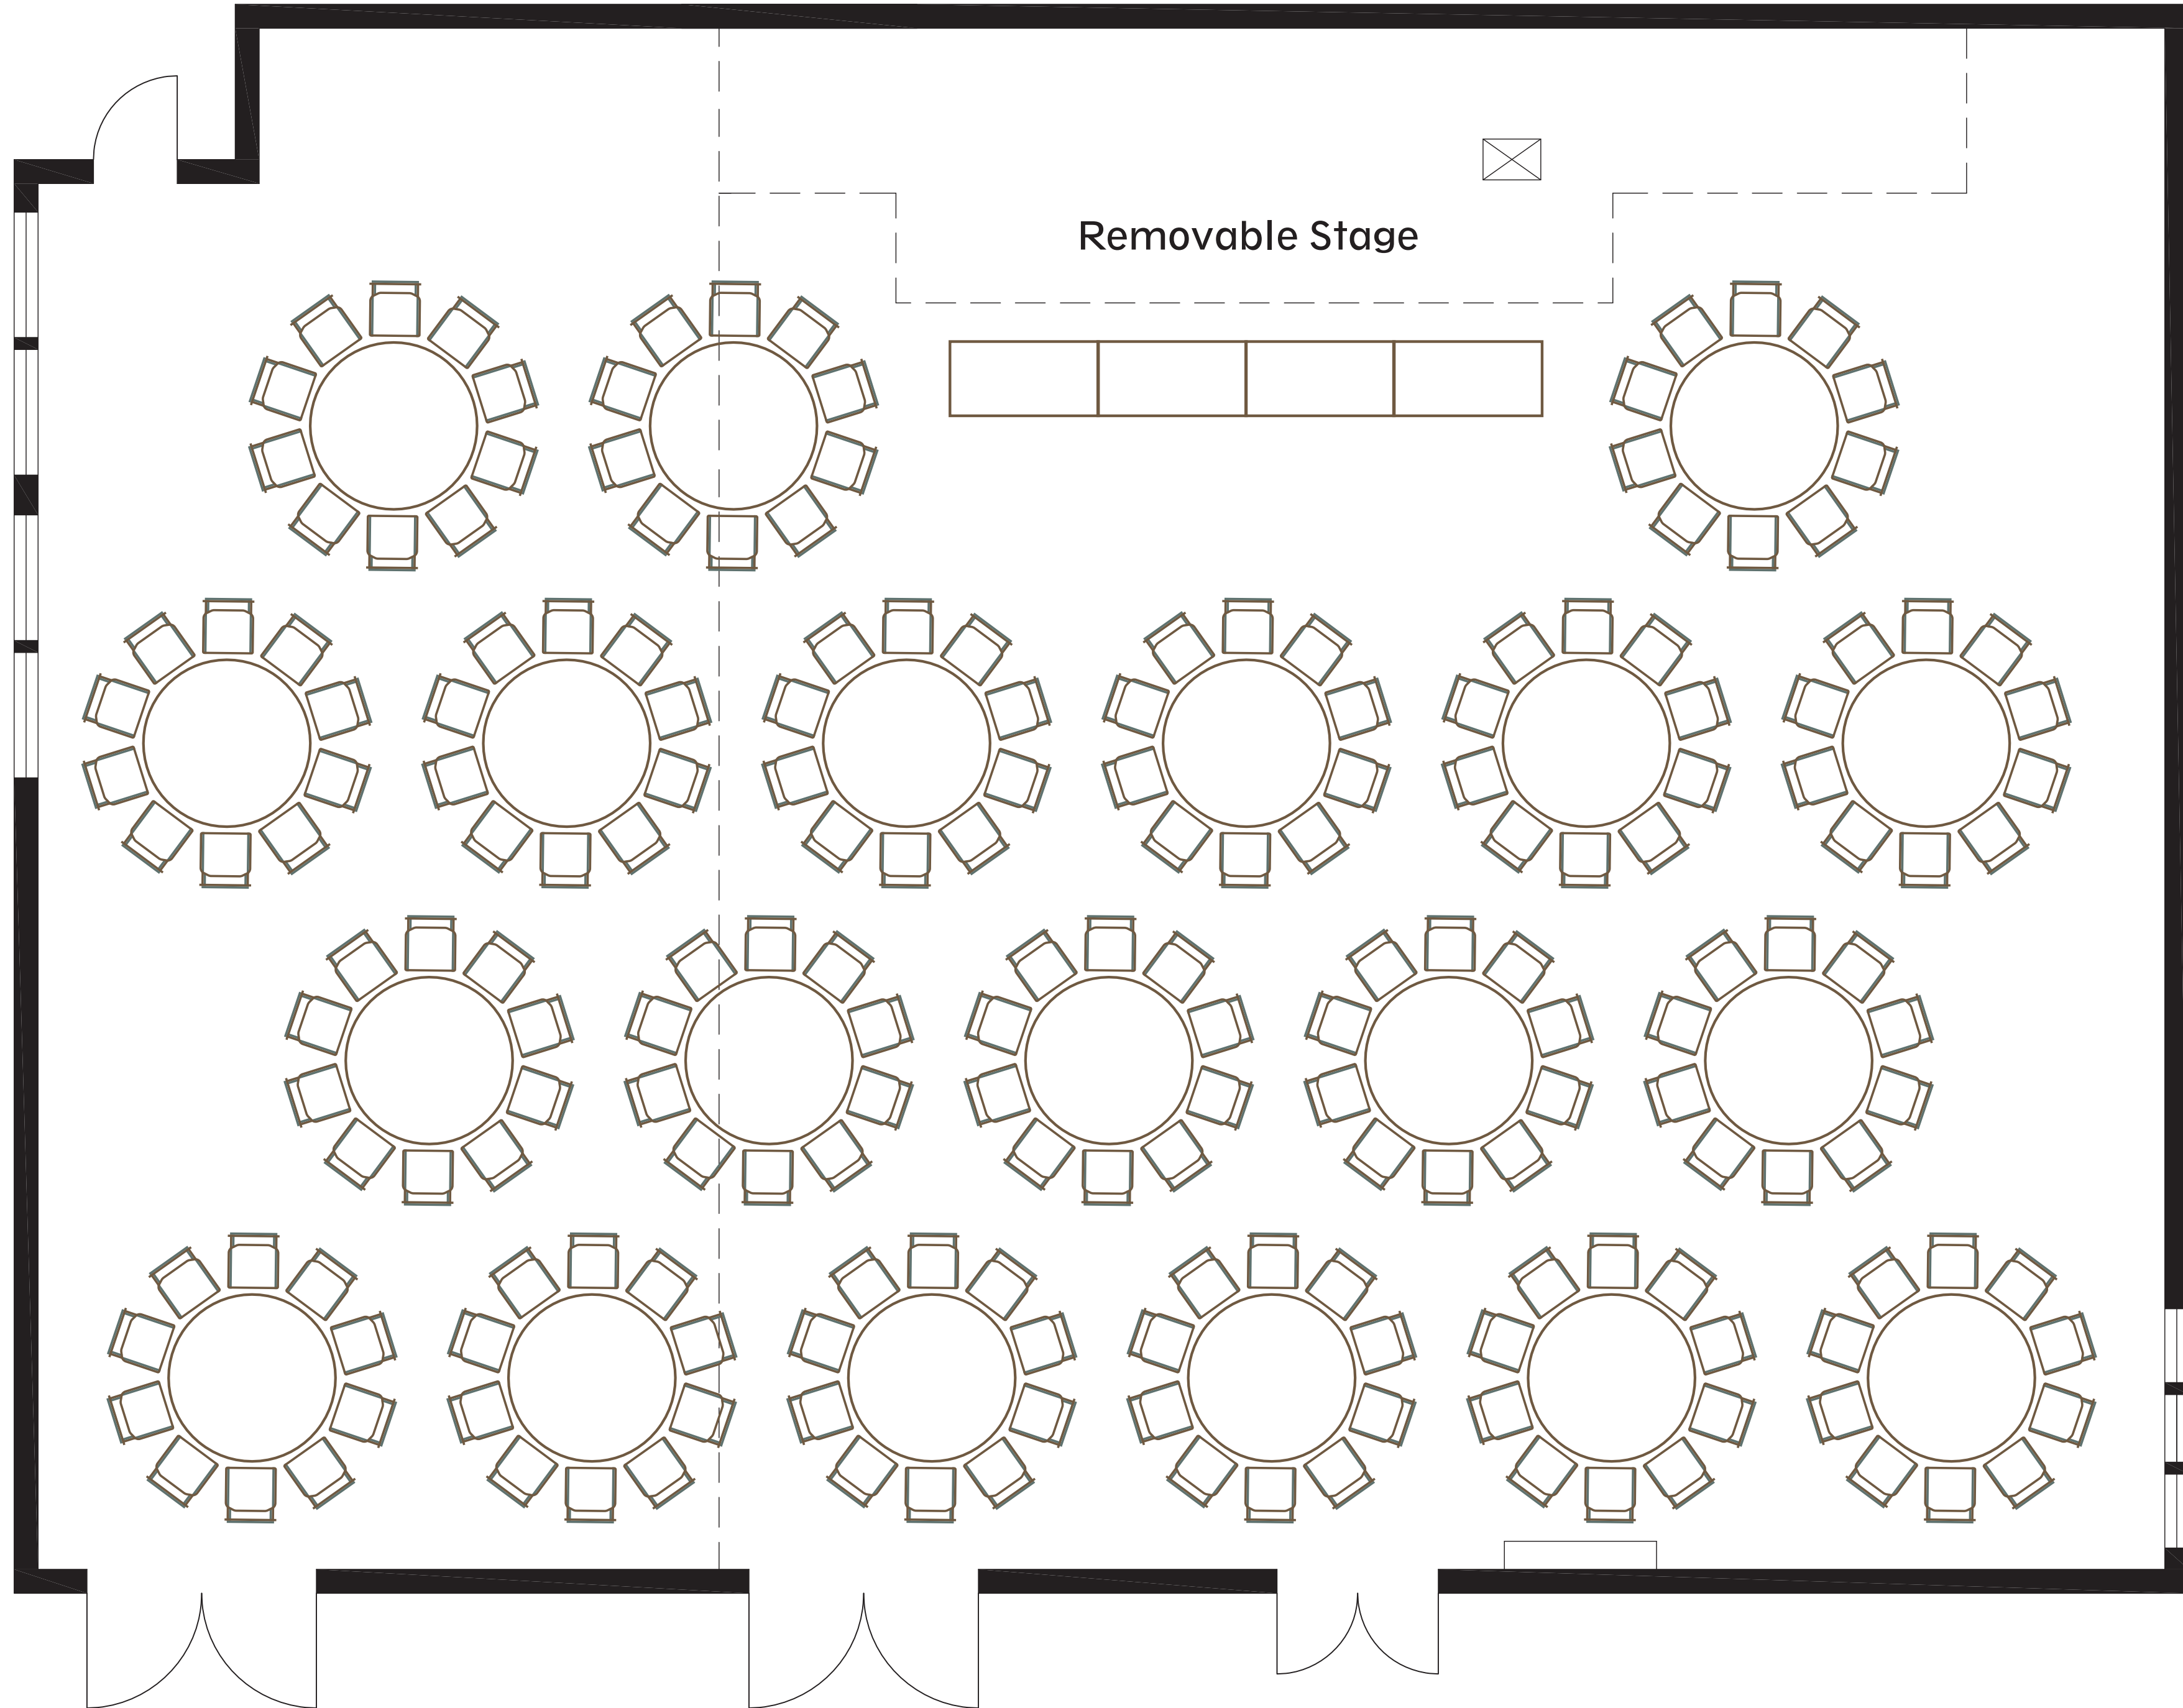

KEY:

Portable Lectern

Dividing Wall

# Dinner

Cabaret

Classroom

# Theatre

Room Dimensions

Power Sockets

Fire Exits