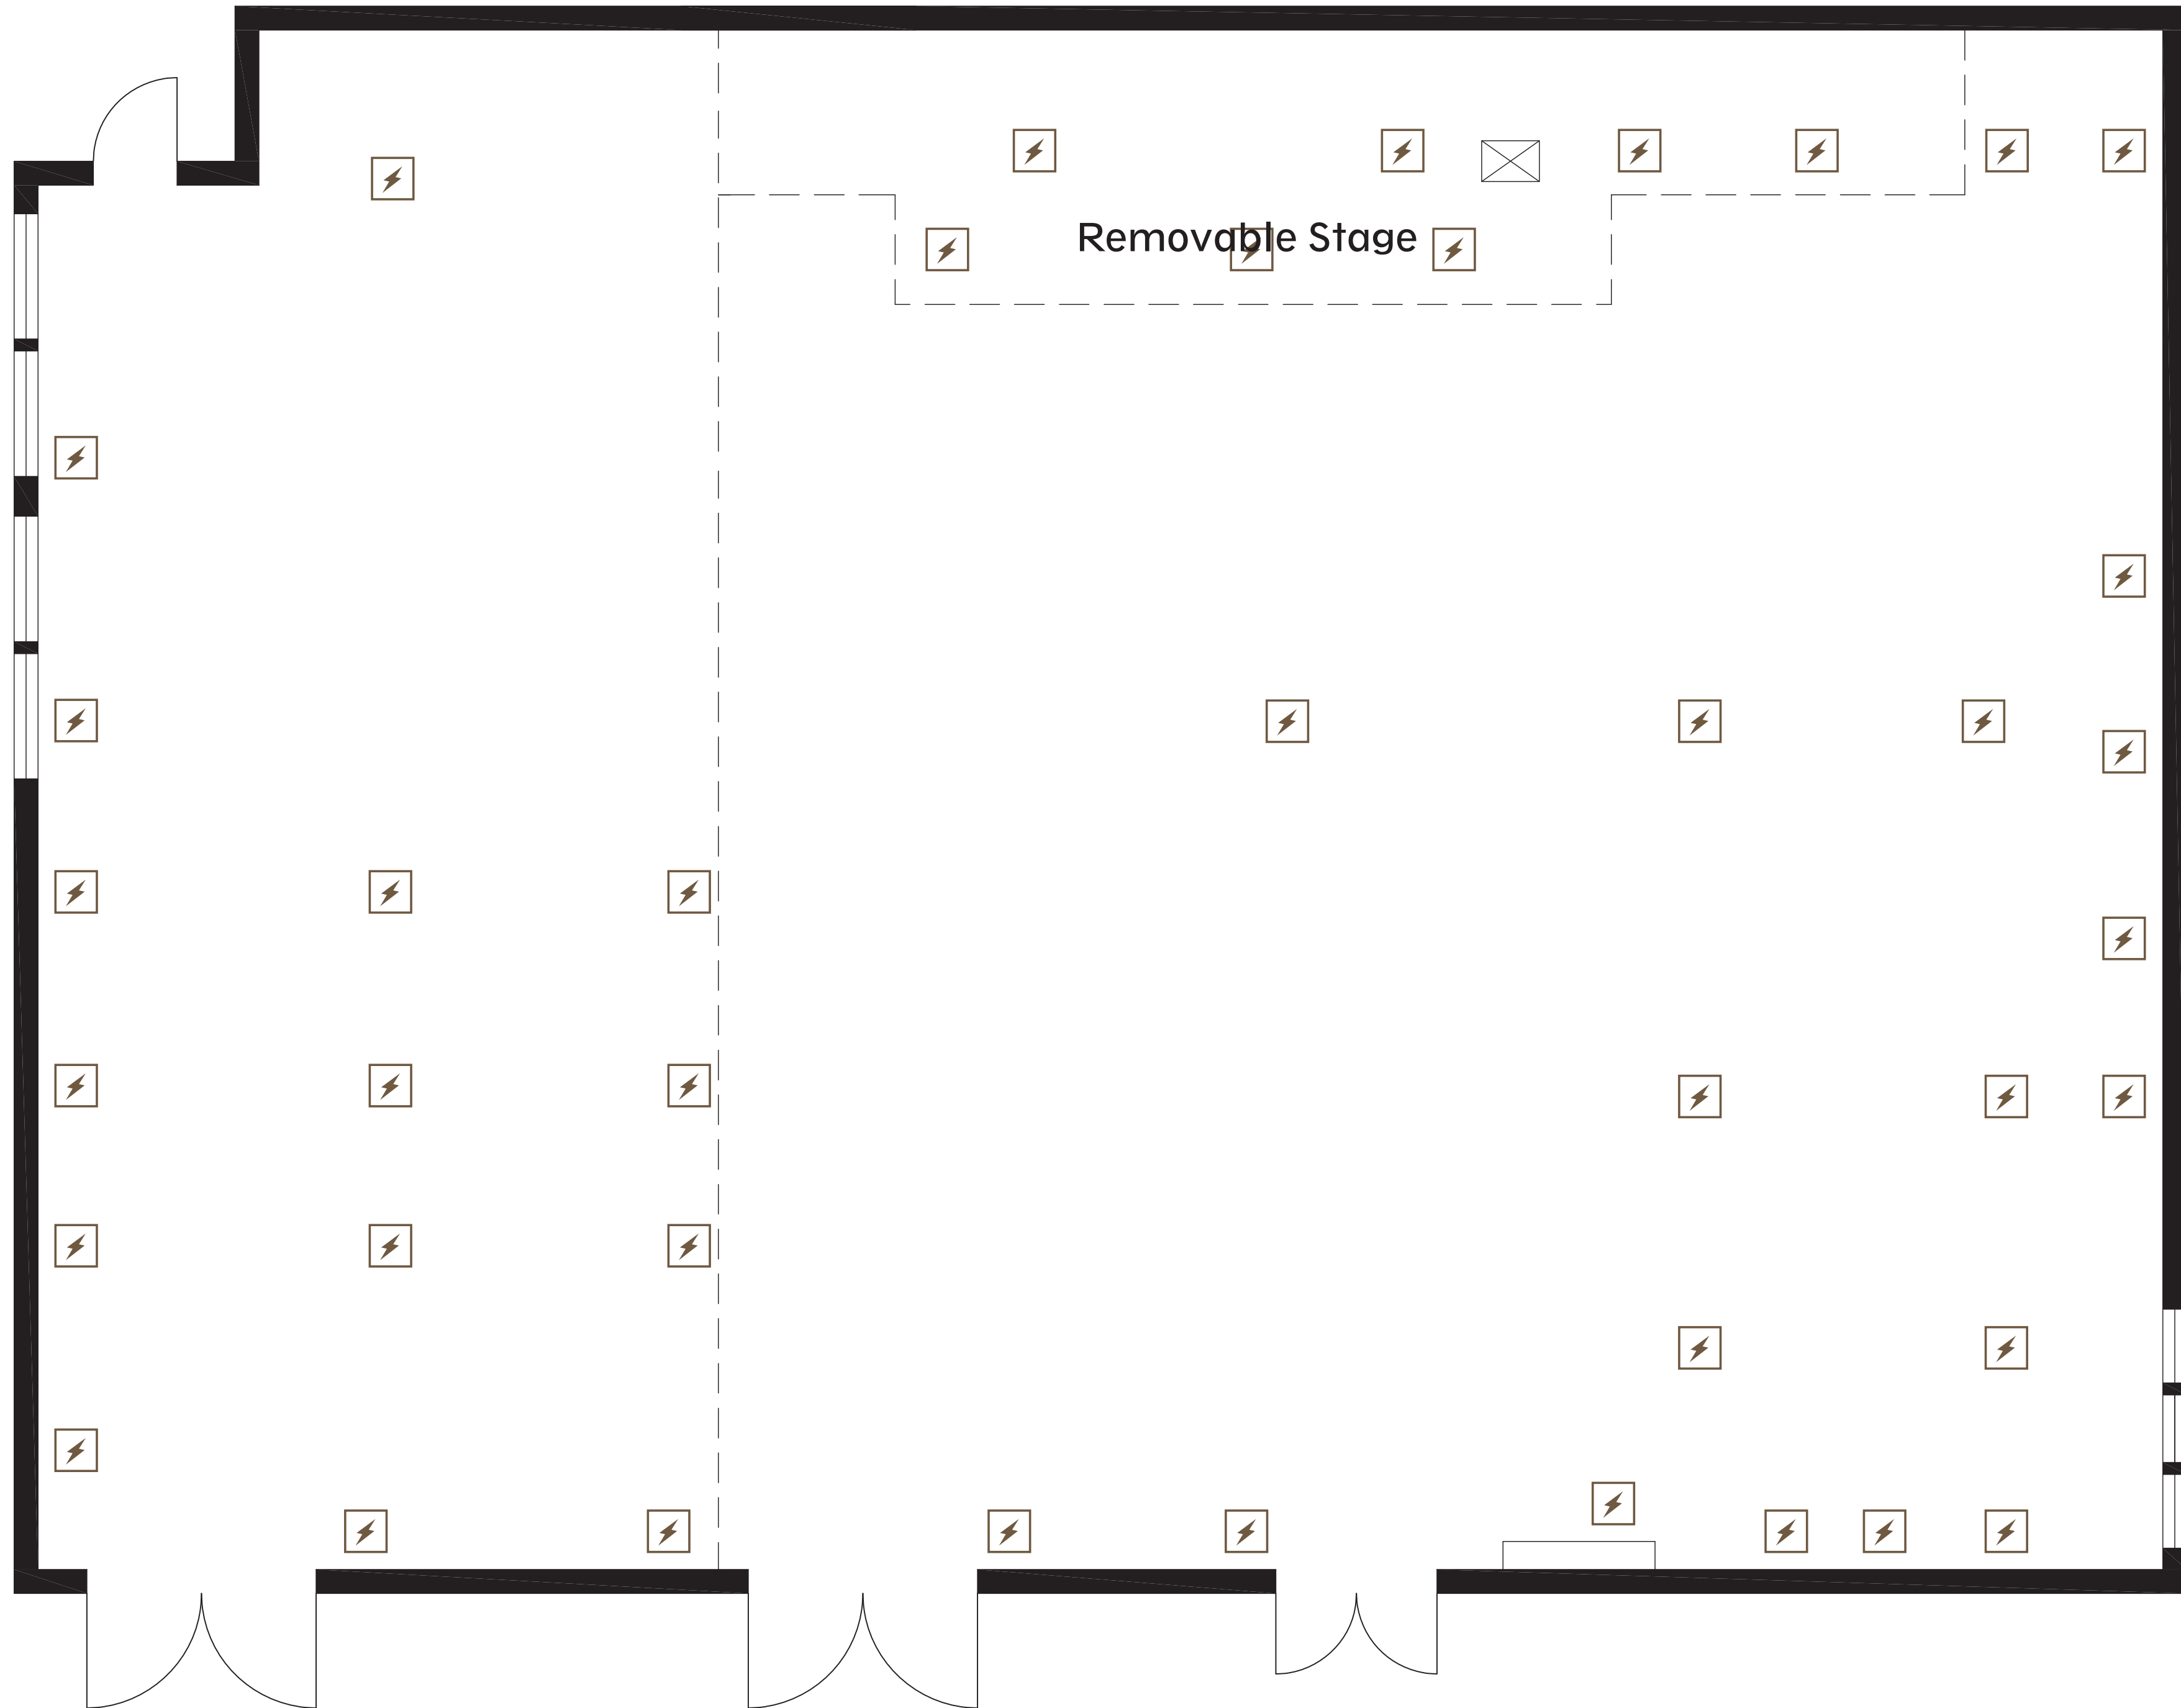

KEY:

Portable Lectern

Dividing Wall

# Theatre

Room Dimensions

Power Sockets

Fire Exits