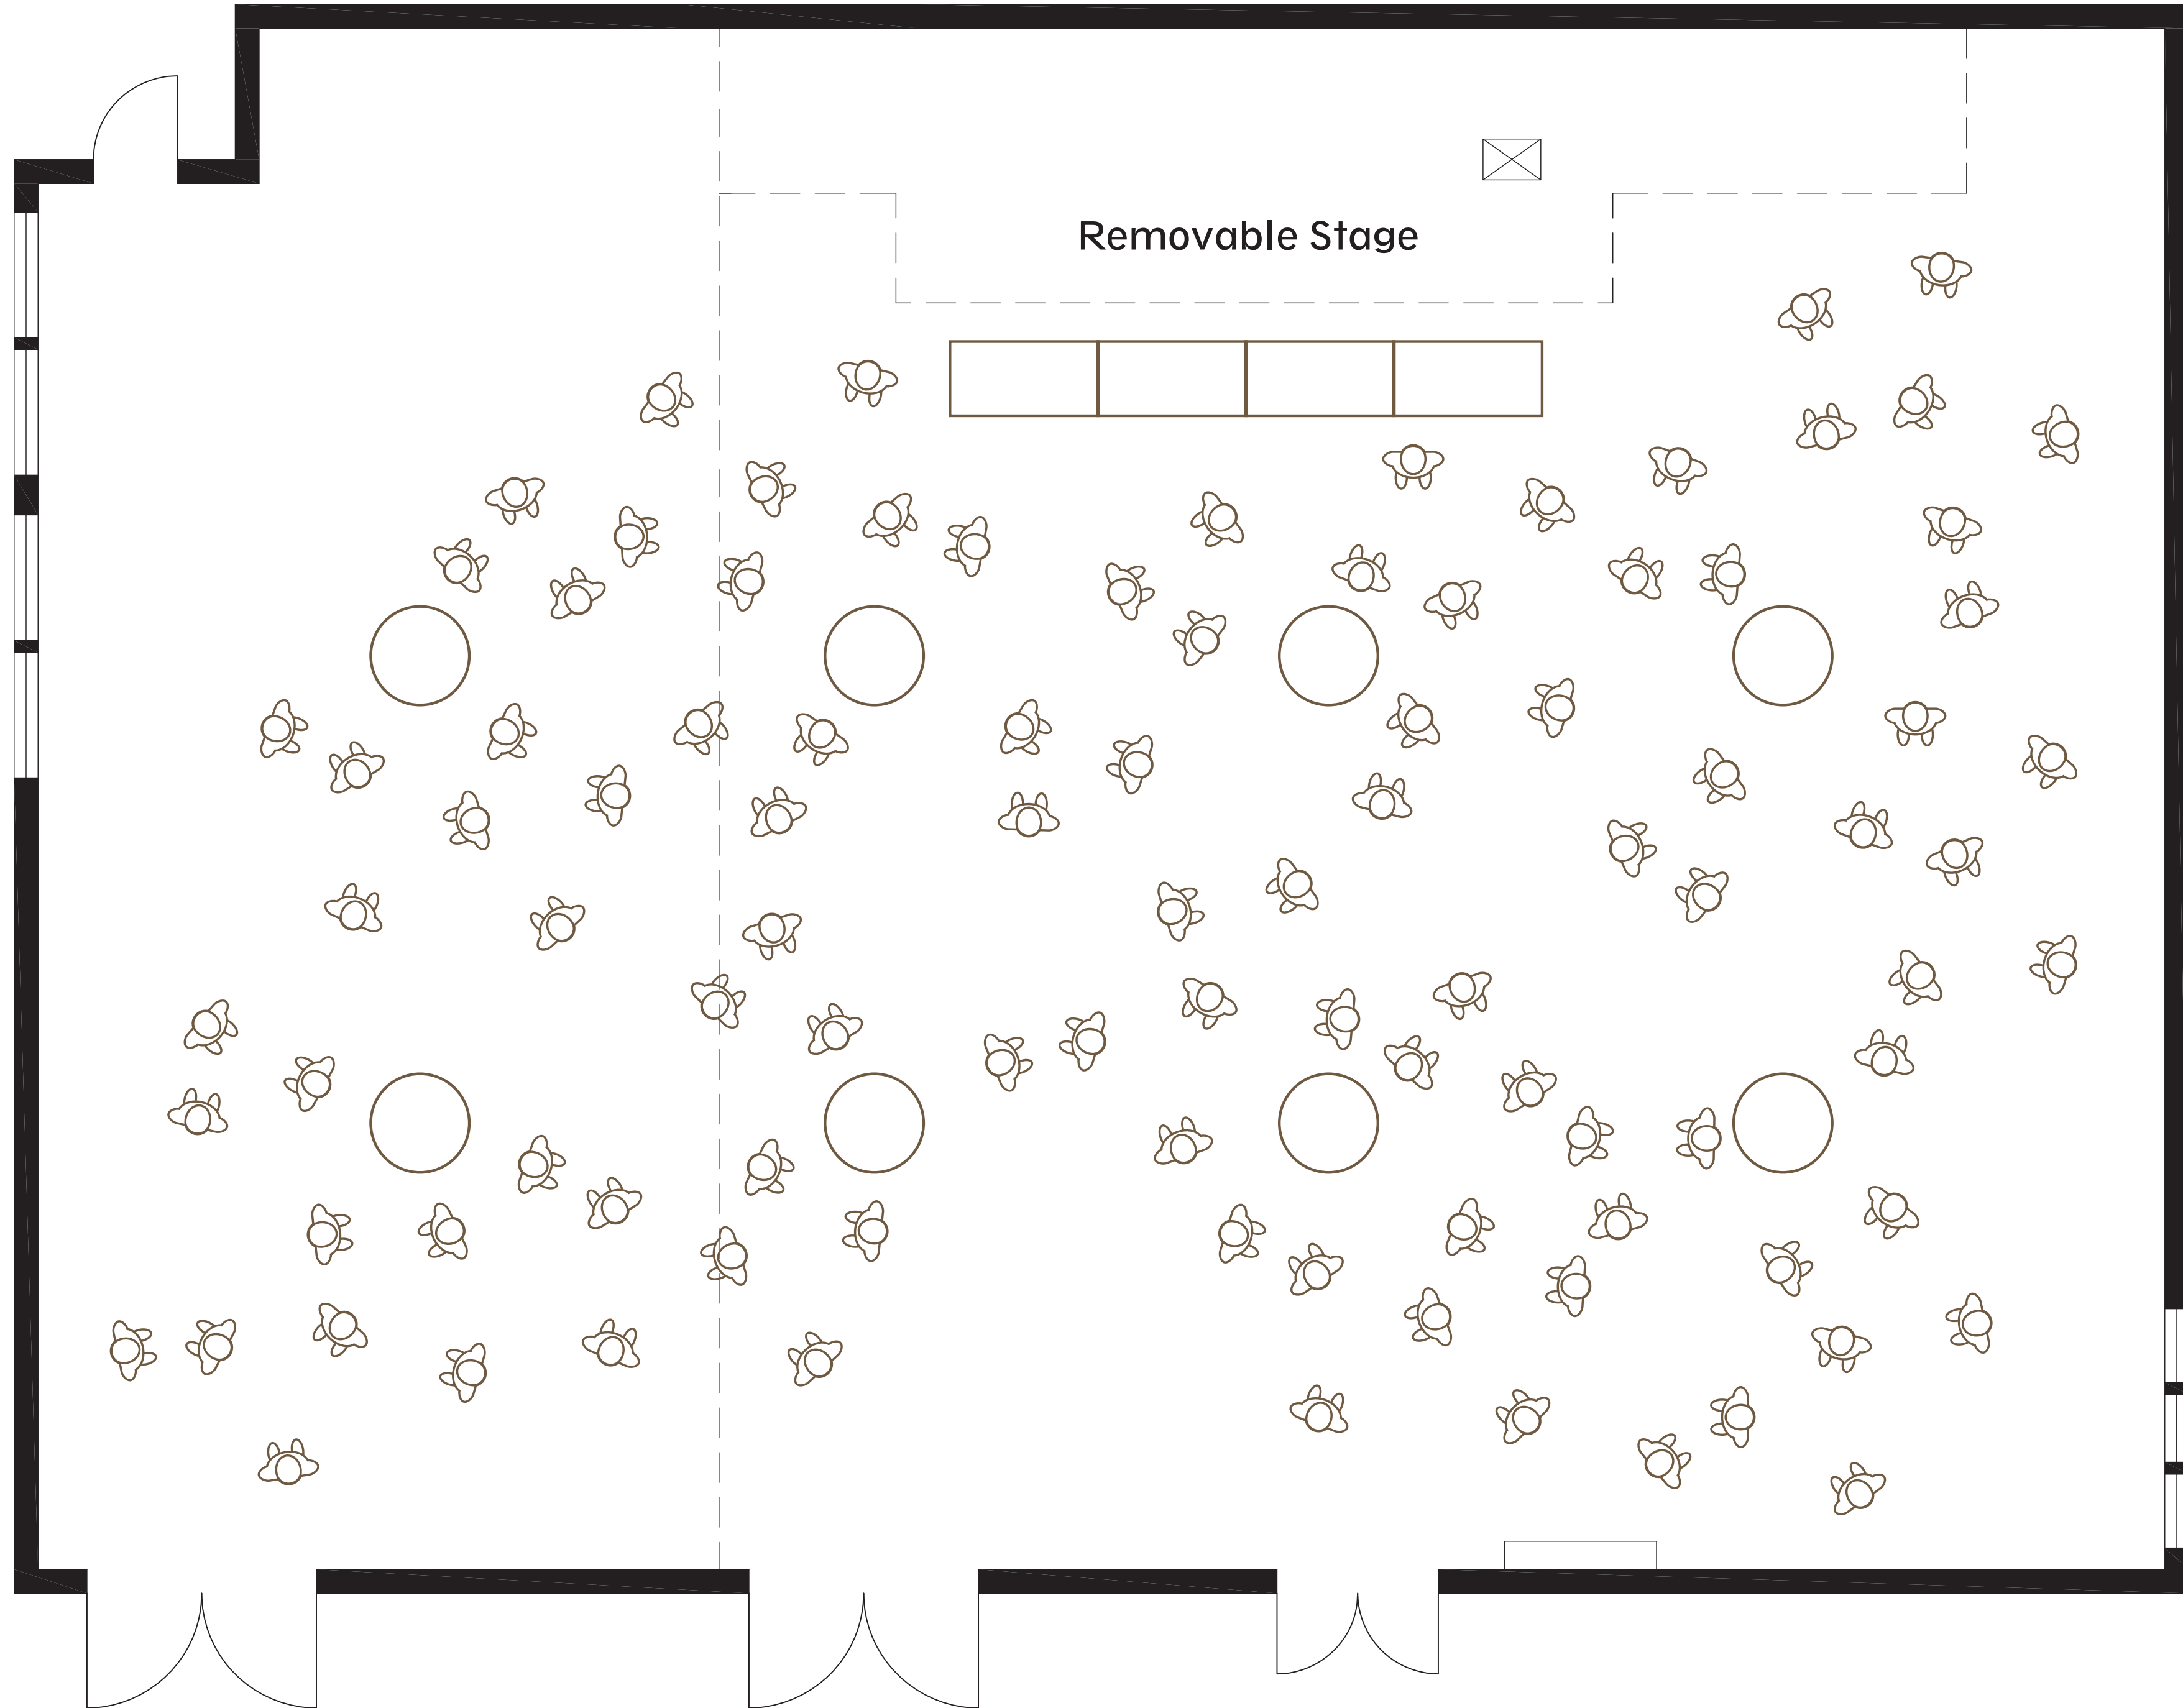

KEY:

Portable Lectern

Dividing Wall

# Dinner

Cabaret

Classroom

# Theatre

Room Dimensions

Power Sockets

Fire Exits