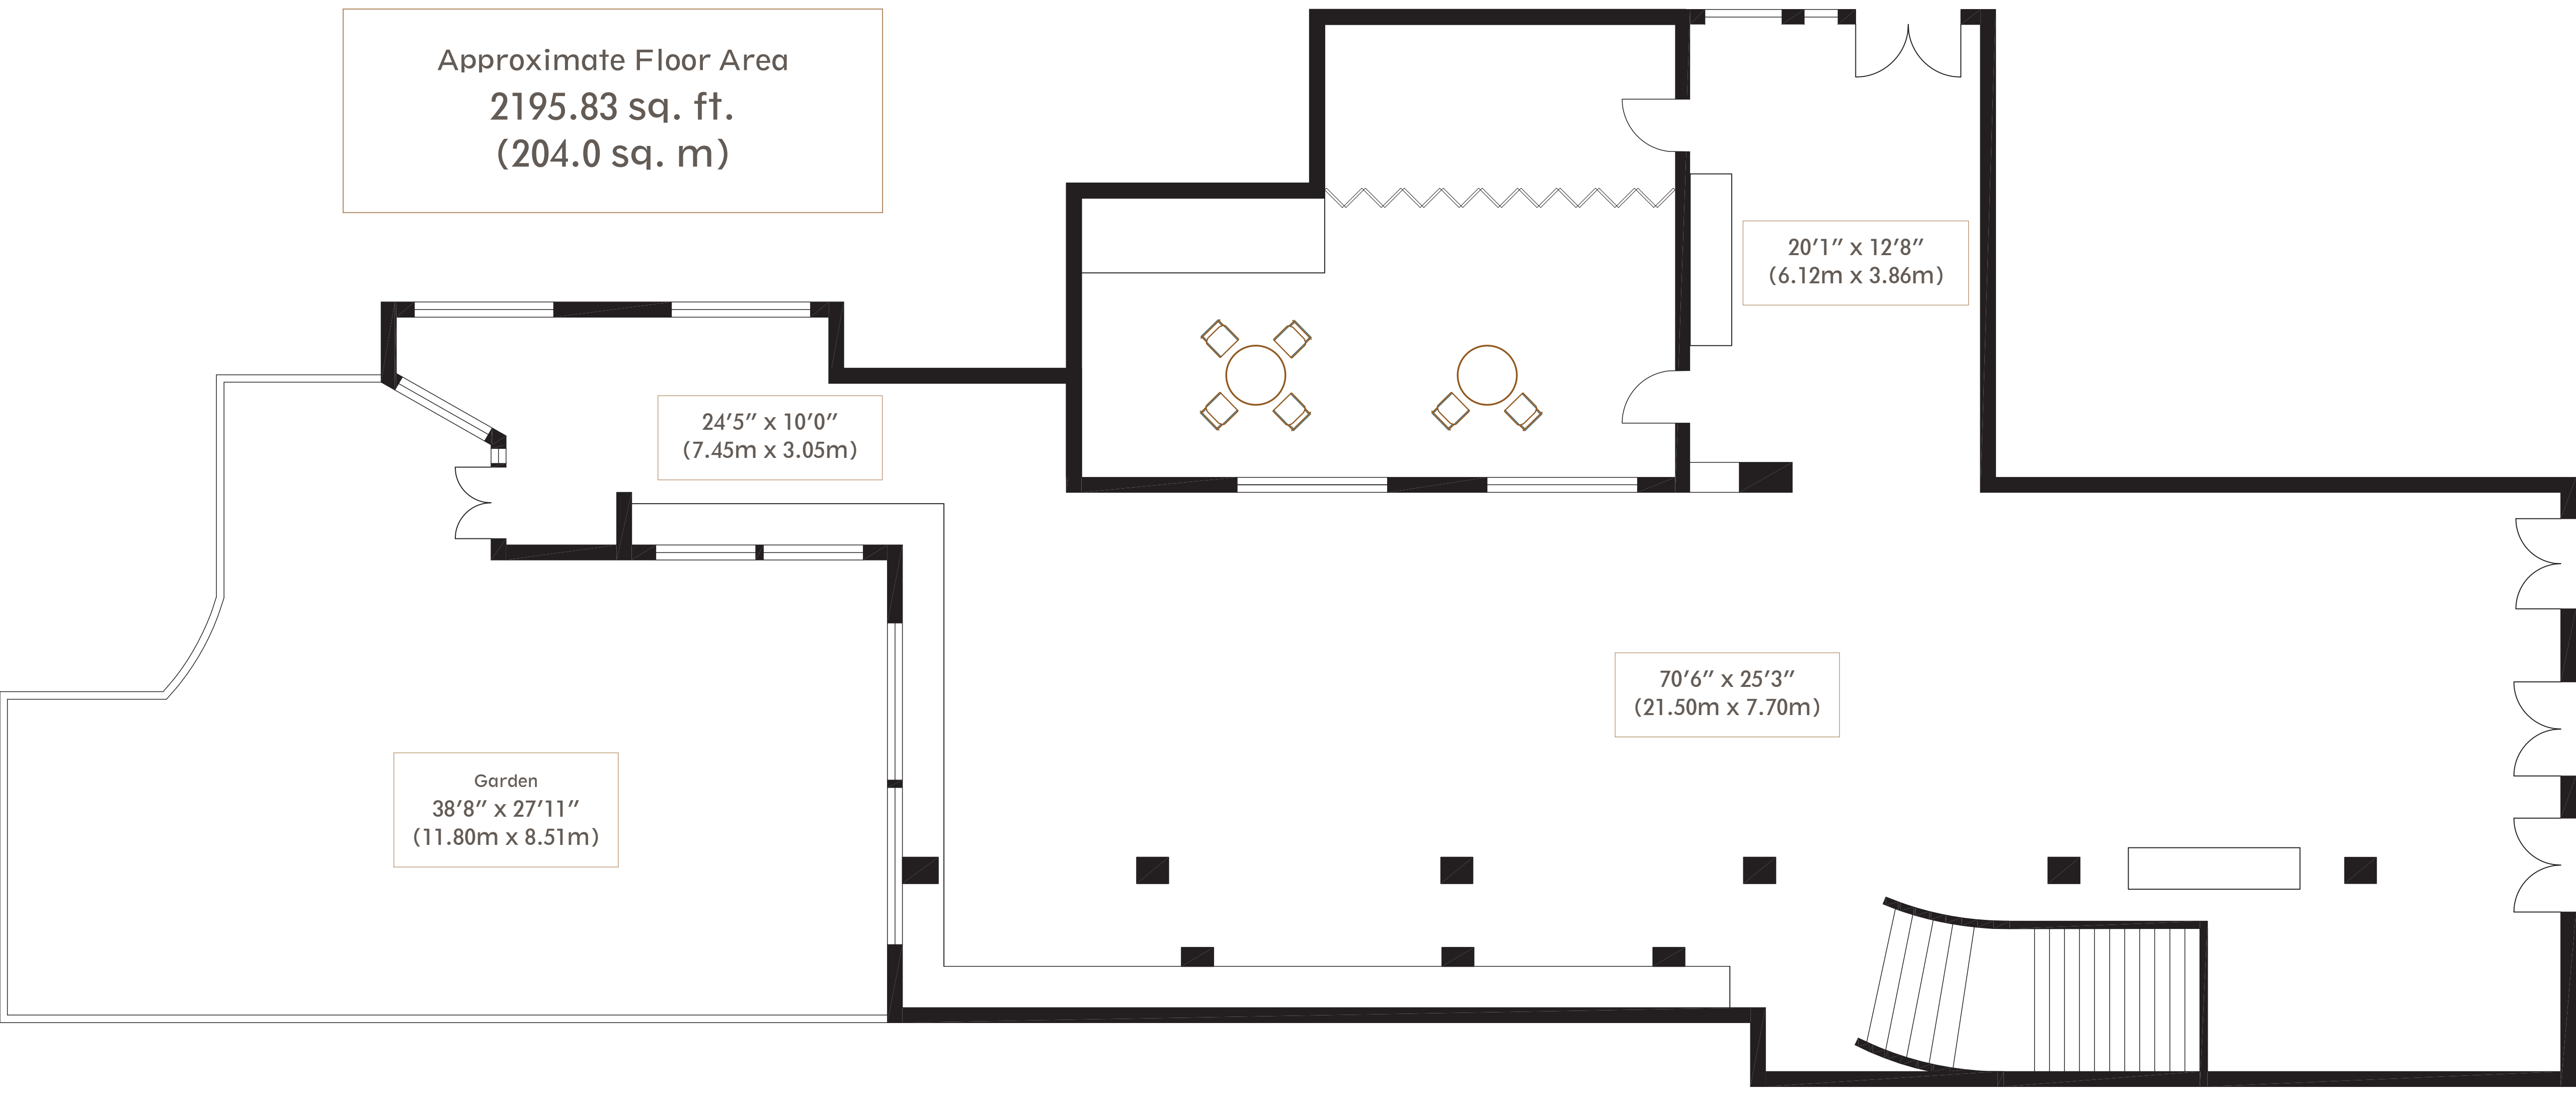

Dinner

Reception

Theatre

Room Dimensions

Approximate Floor Area
2195.83 sq. ft.
(204.0 sq. m)

24'5" x 10'0"
(7.45m x 3.05m)

20'1" x 12'8"
(6.12m x 3.86m)

70'6" x 25'3"
(21.50m x 7.70m)

Garden
38'8" x 27'11"
(11.80m x 8.51m)

Power Sockets

TV Screens

Fire Exits