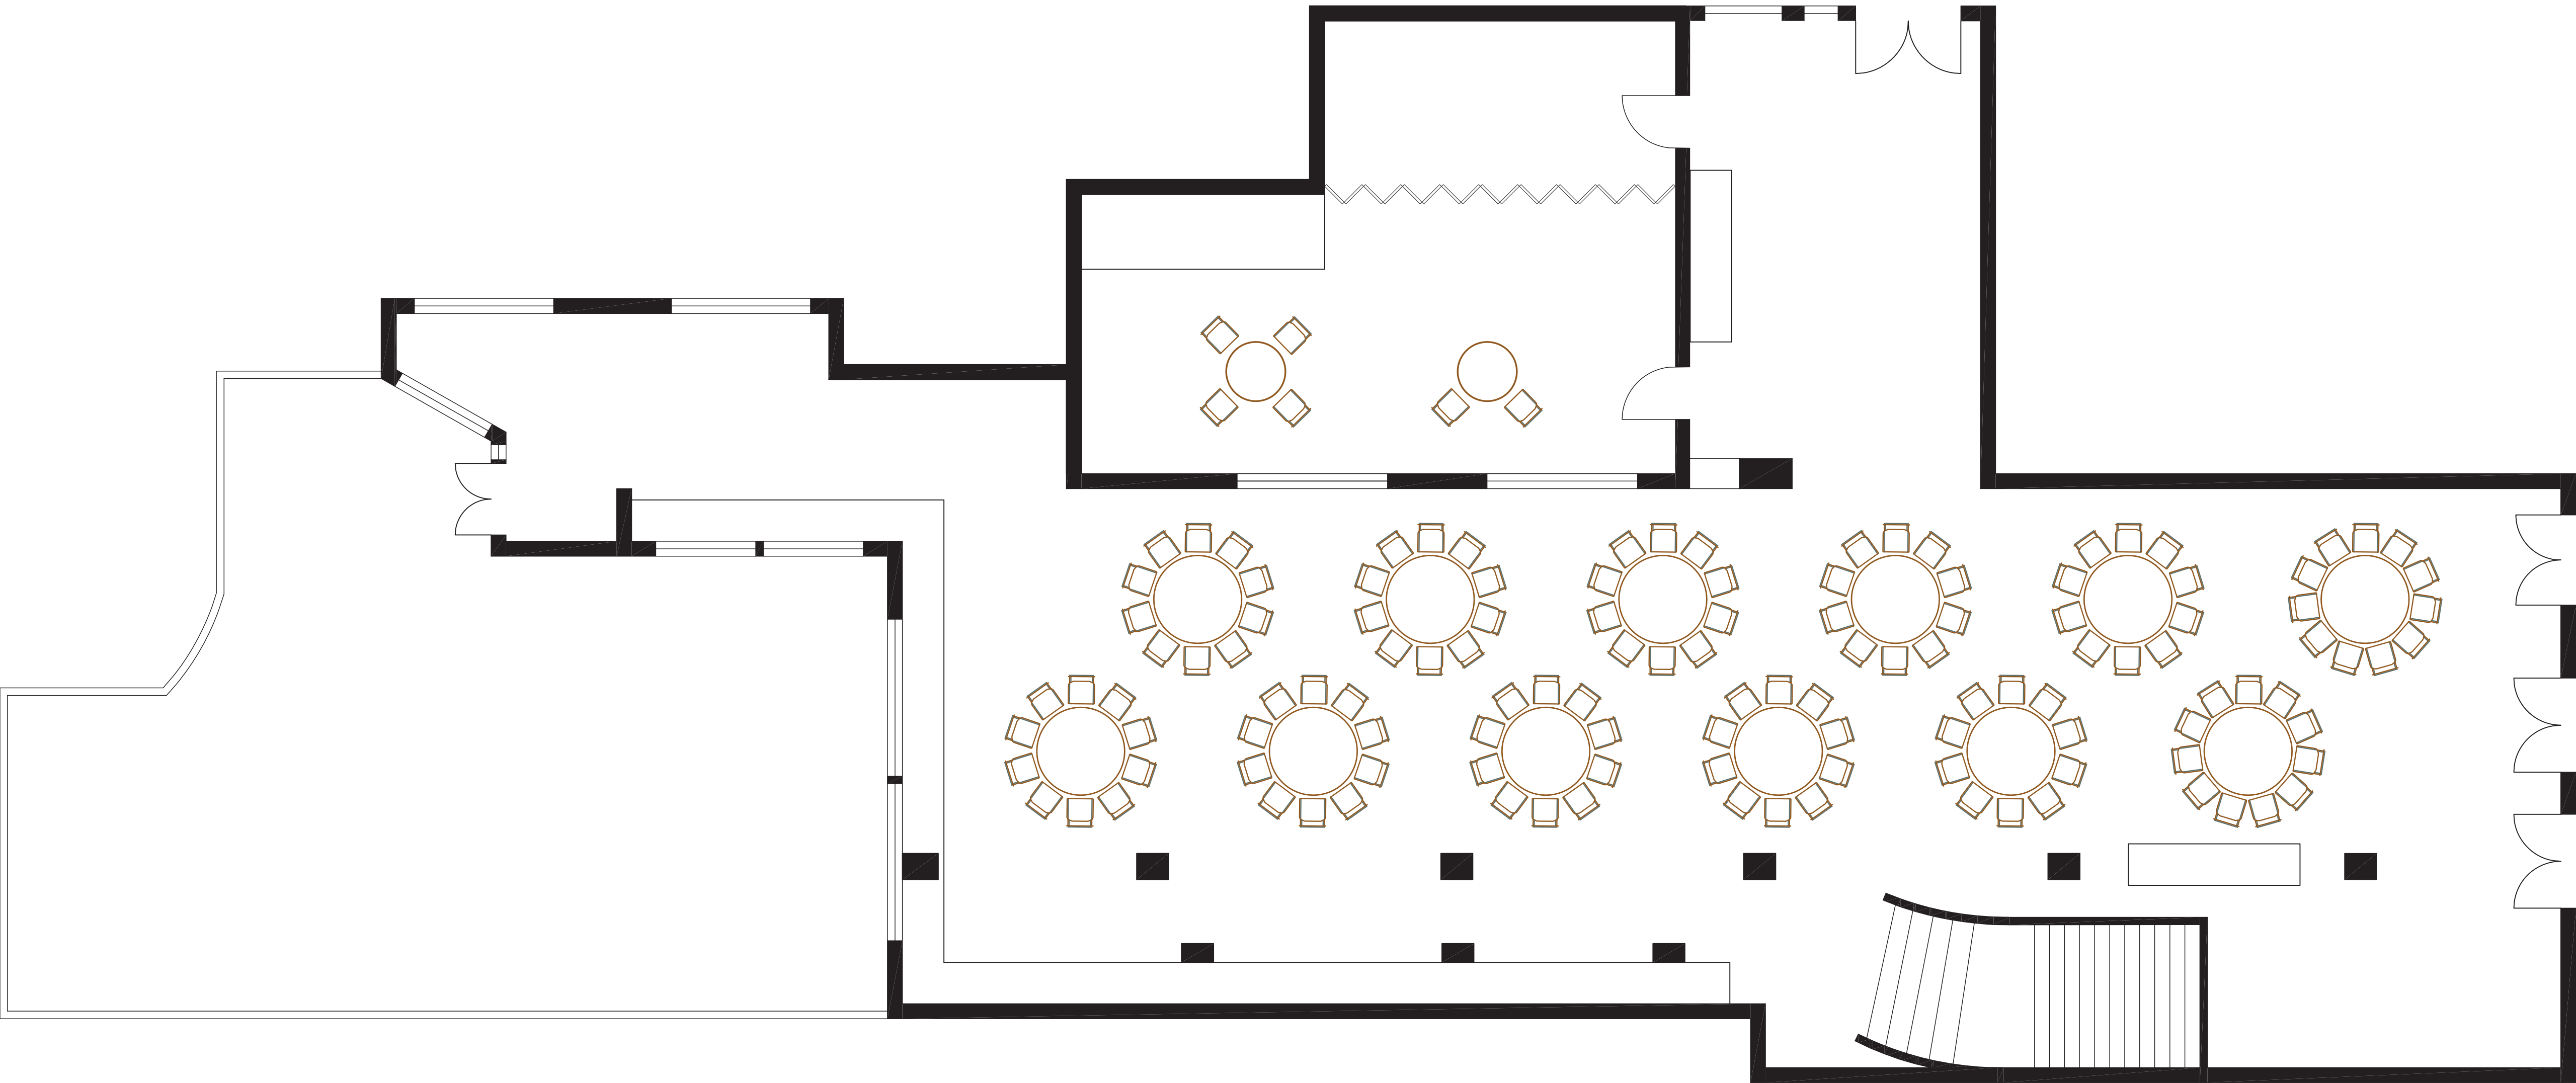

Dinner

Reception

Theatre

Room Dimensions

Approximate Floor Area
2195.83 sq. ft.
(204.0 sq. m)

24'5" x 10'0"
(7.45m x 3.05m)

20'1" x 12'8"
(6.12m x 3.86m)

70'6" x 25'3"
(21.50m x 7.70m)

Garden
38'8" x 27'11"
(11.80m x 8.51m)

Power Sockets

TV Screens

Fire Exits