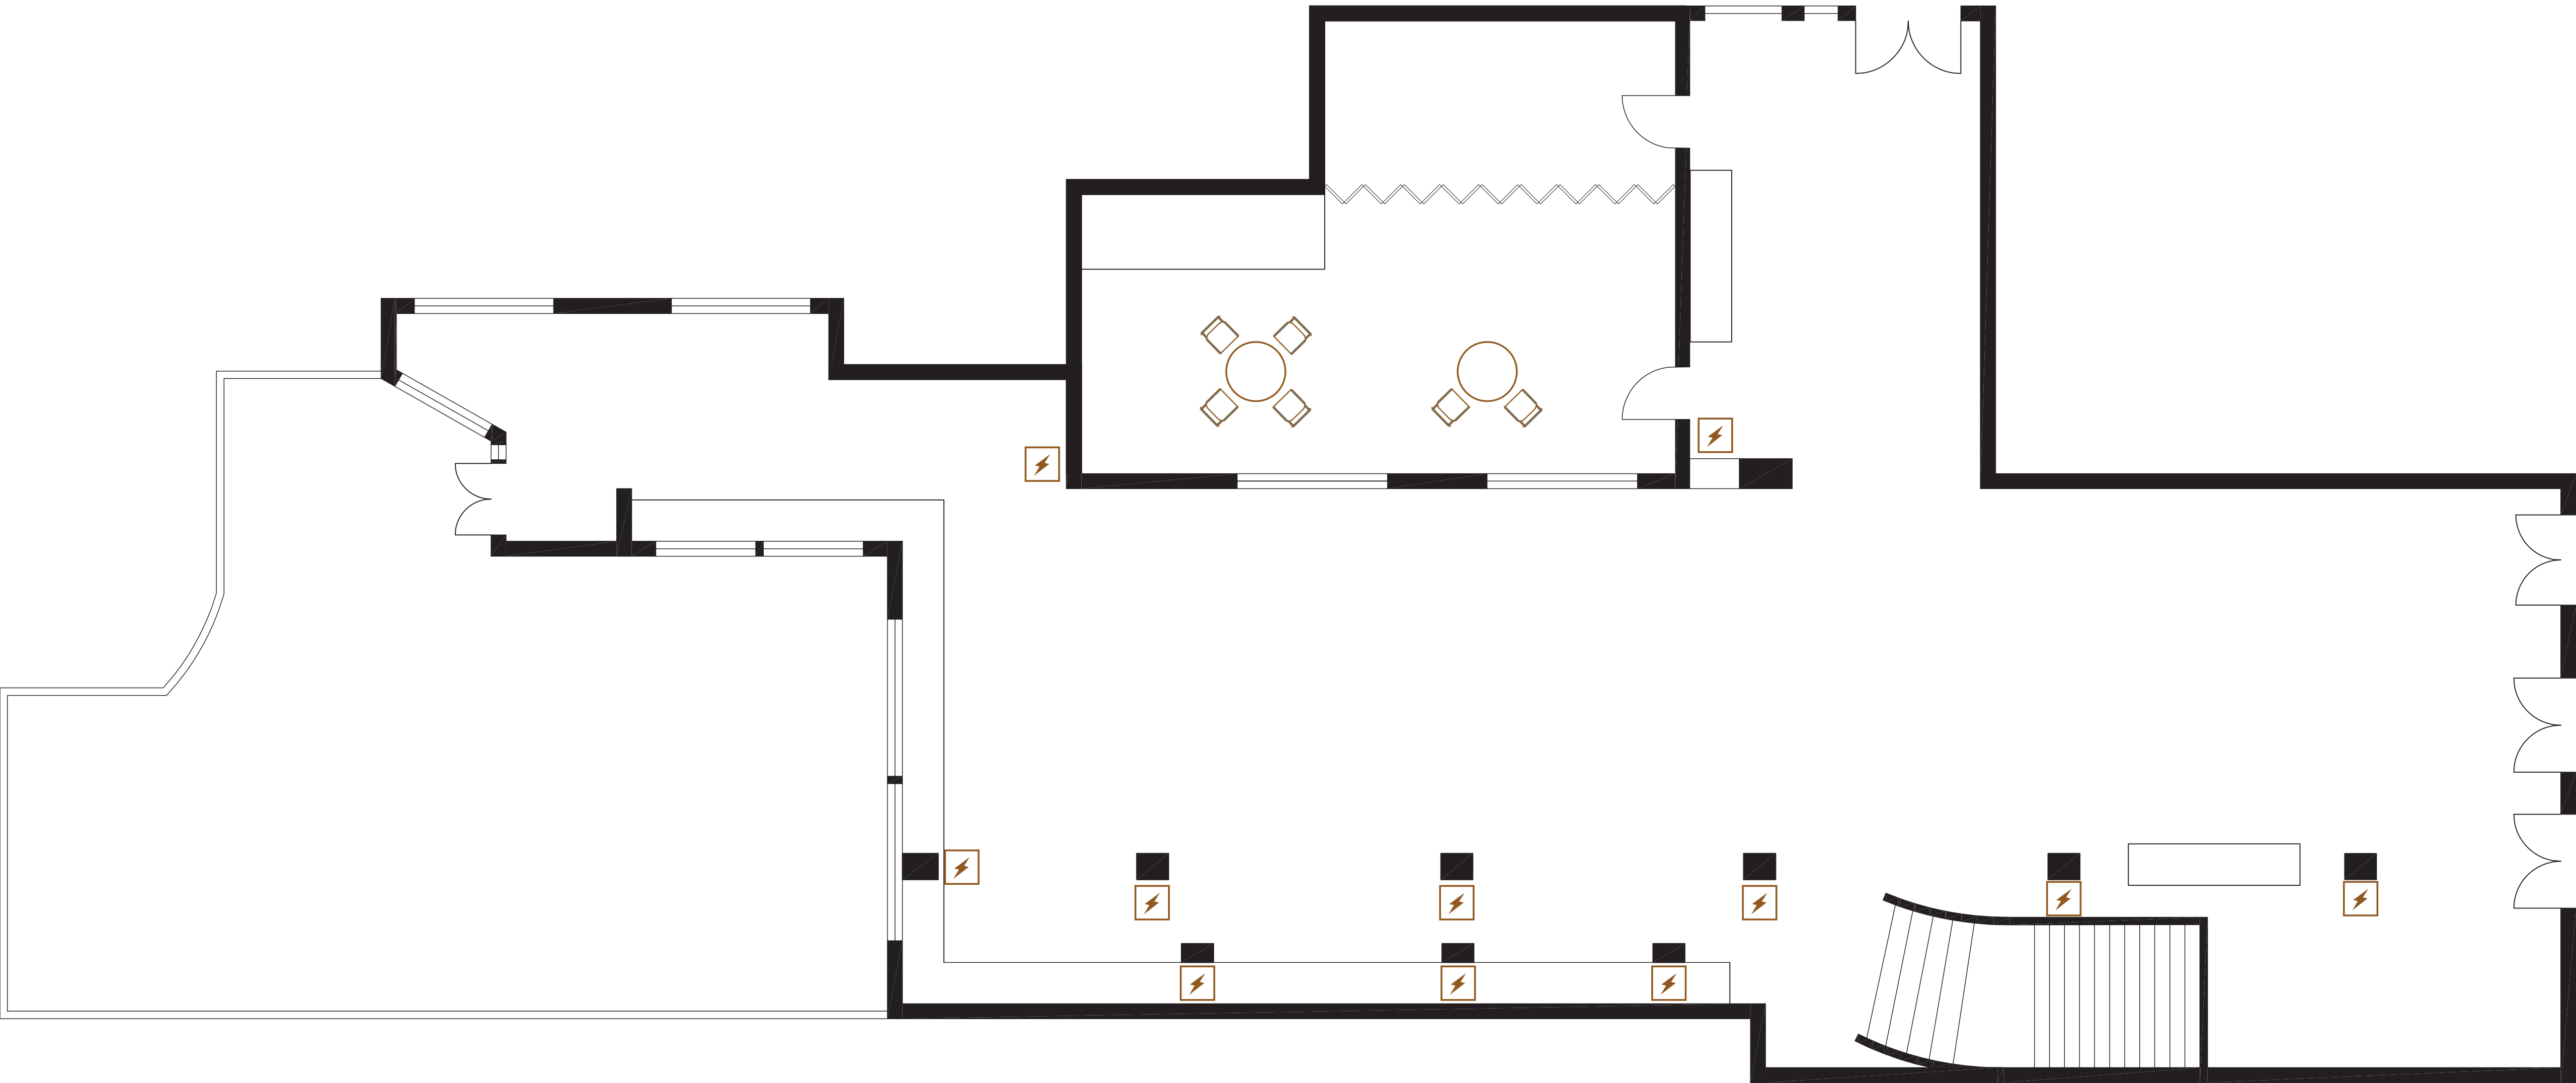

Dinner

Reception

Theatre

Room Dimensions

Approximate Floor Area
2195.83 sq. ft.
(204.0 sq. m)

24'5" x 10'0"
(7.45m x 3.05m)

20'1" x 12'8"
(6.12m x 3.86m)

70'6" x 25'3"
(21.50m x 7.70m)

Garden
38'8" x 27'11"
(11.80m x 8.51m)

Power Sockets

TV Screens

Fire Exits