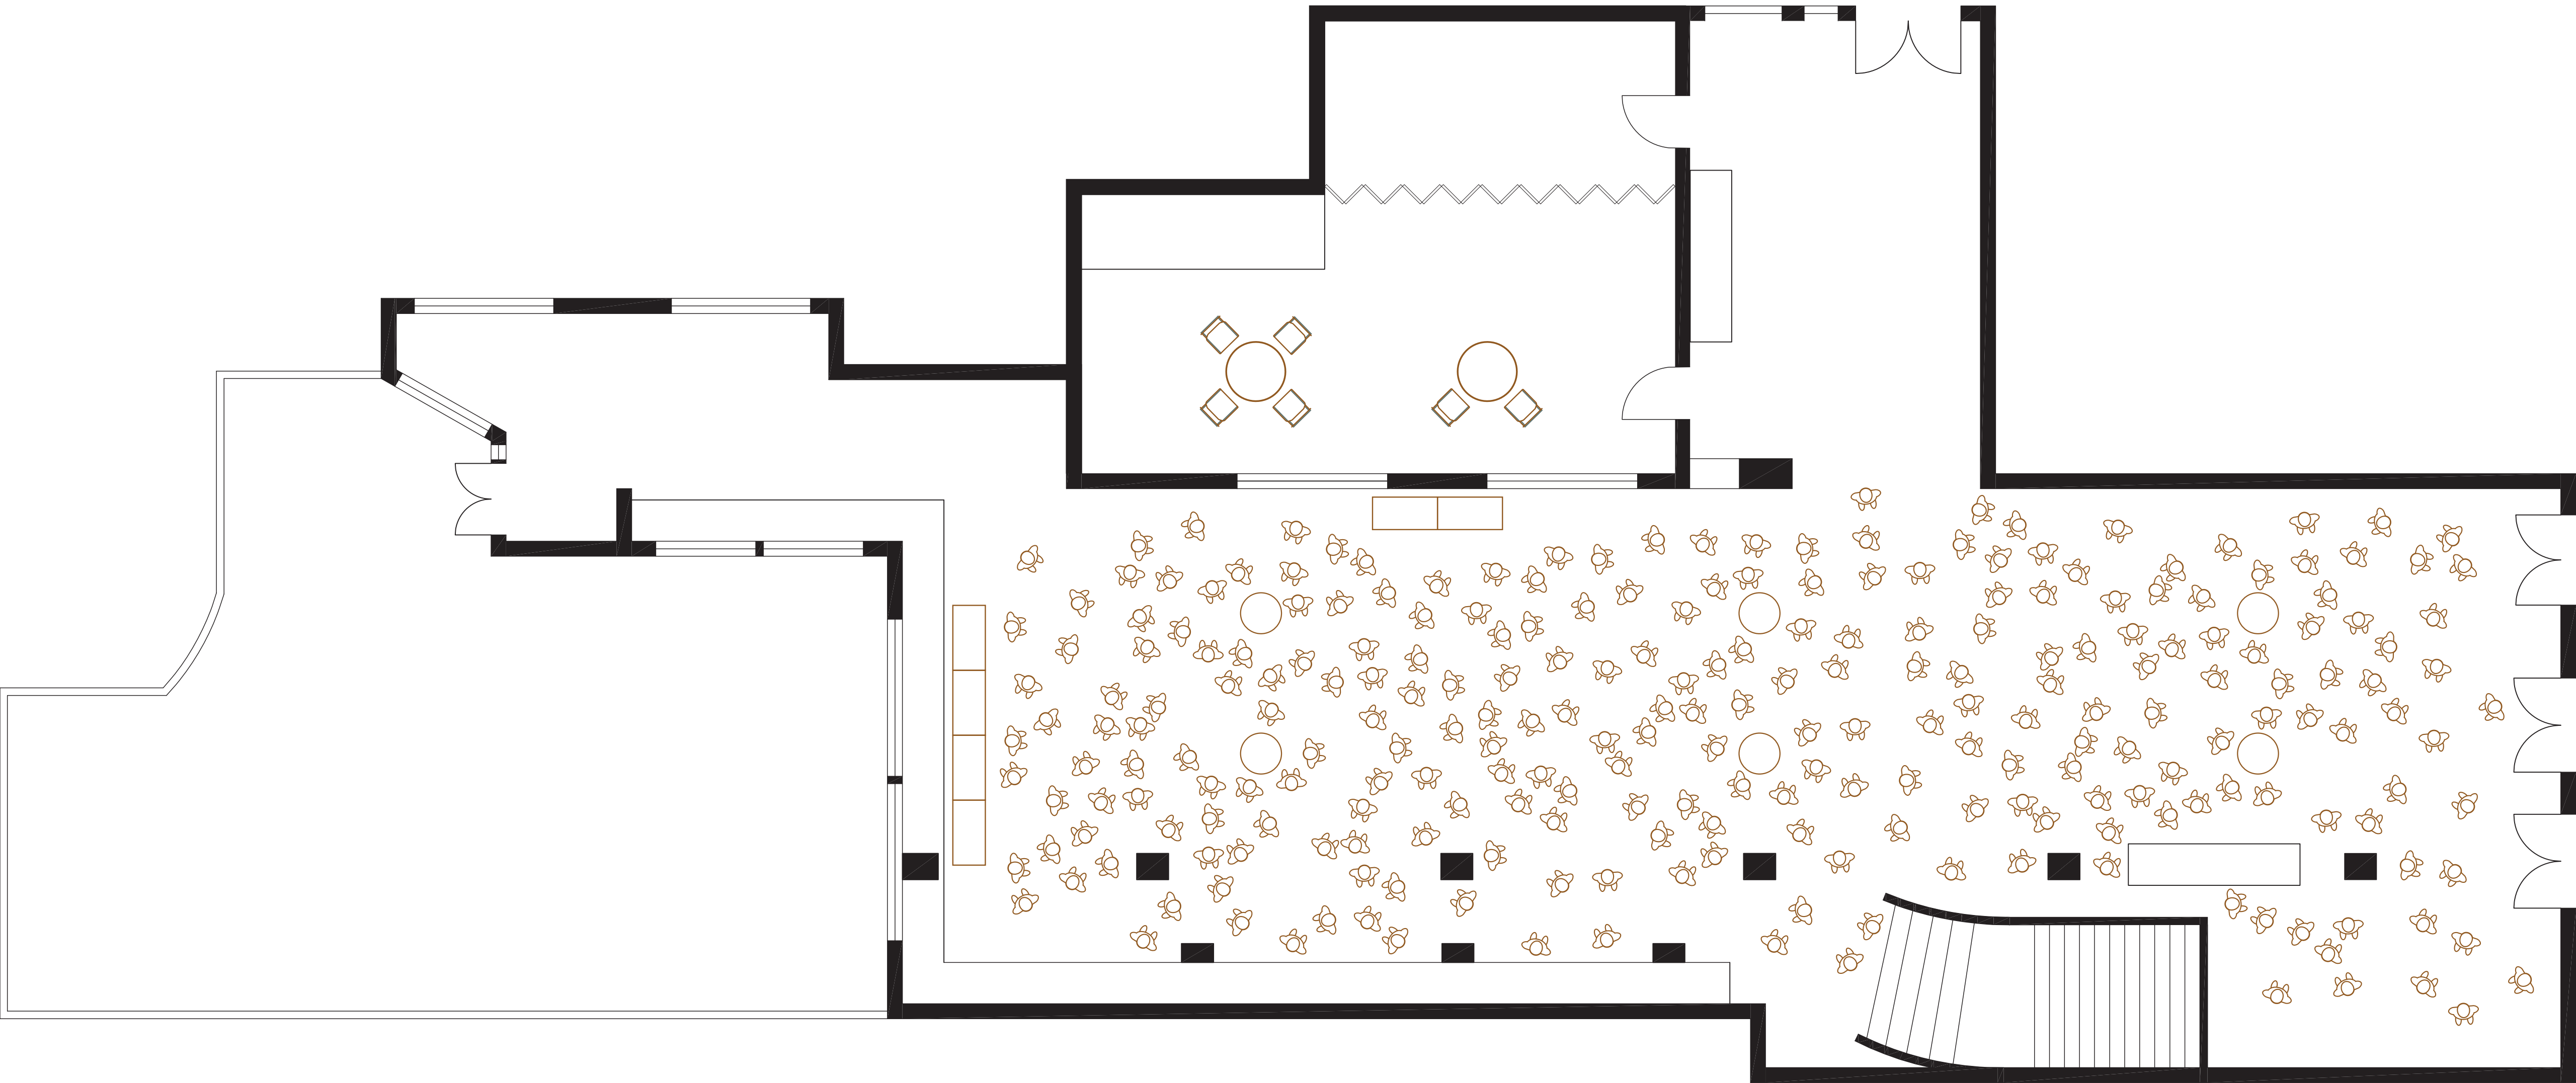

Dinner

Reception

Theatre

Room Dimensions

Approximate Floor Area
2195.83 sq. ft.
(204.0 sq. m)

24'5" x 10'0"
(7.45m x 3.05m)

20'1" x 12'8"
(6.12m x 3.86m)

70'6" x 25'3"
(21.50m x 7.70m)

Garden
38'8" x 27'11"
(11.80m x 8.51m)

Power Sockets

TV Screens

Fire Exits