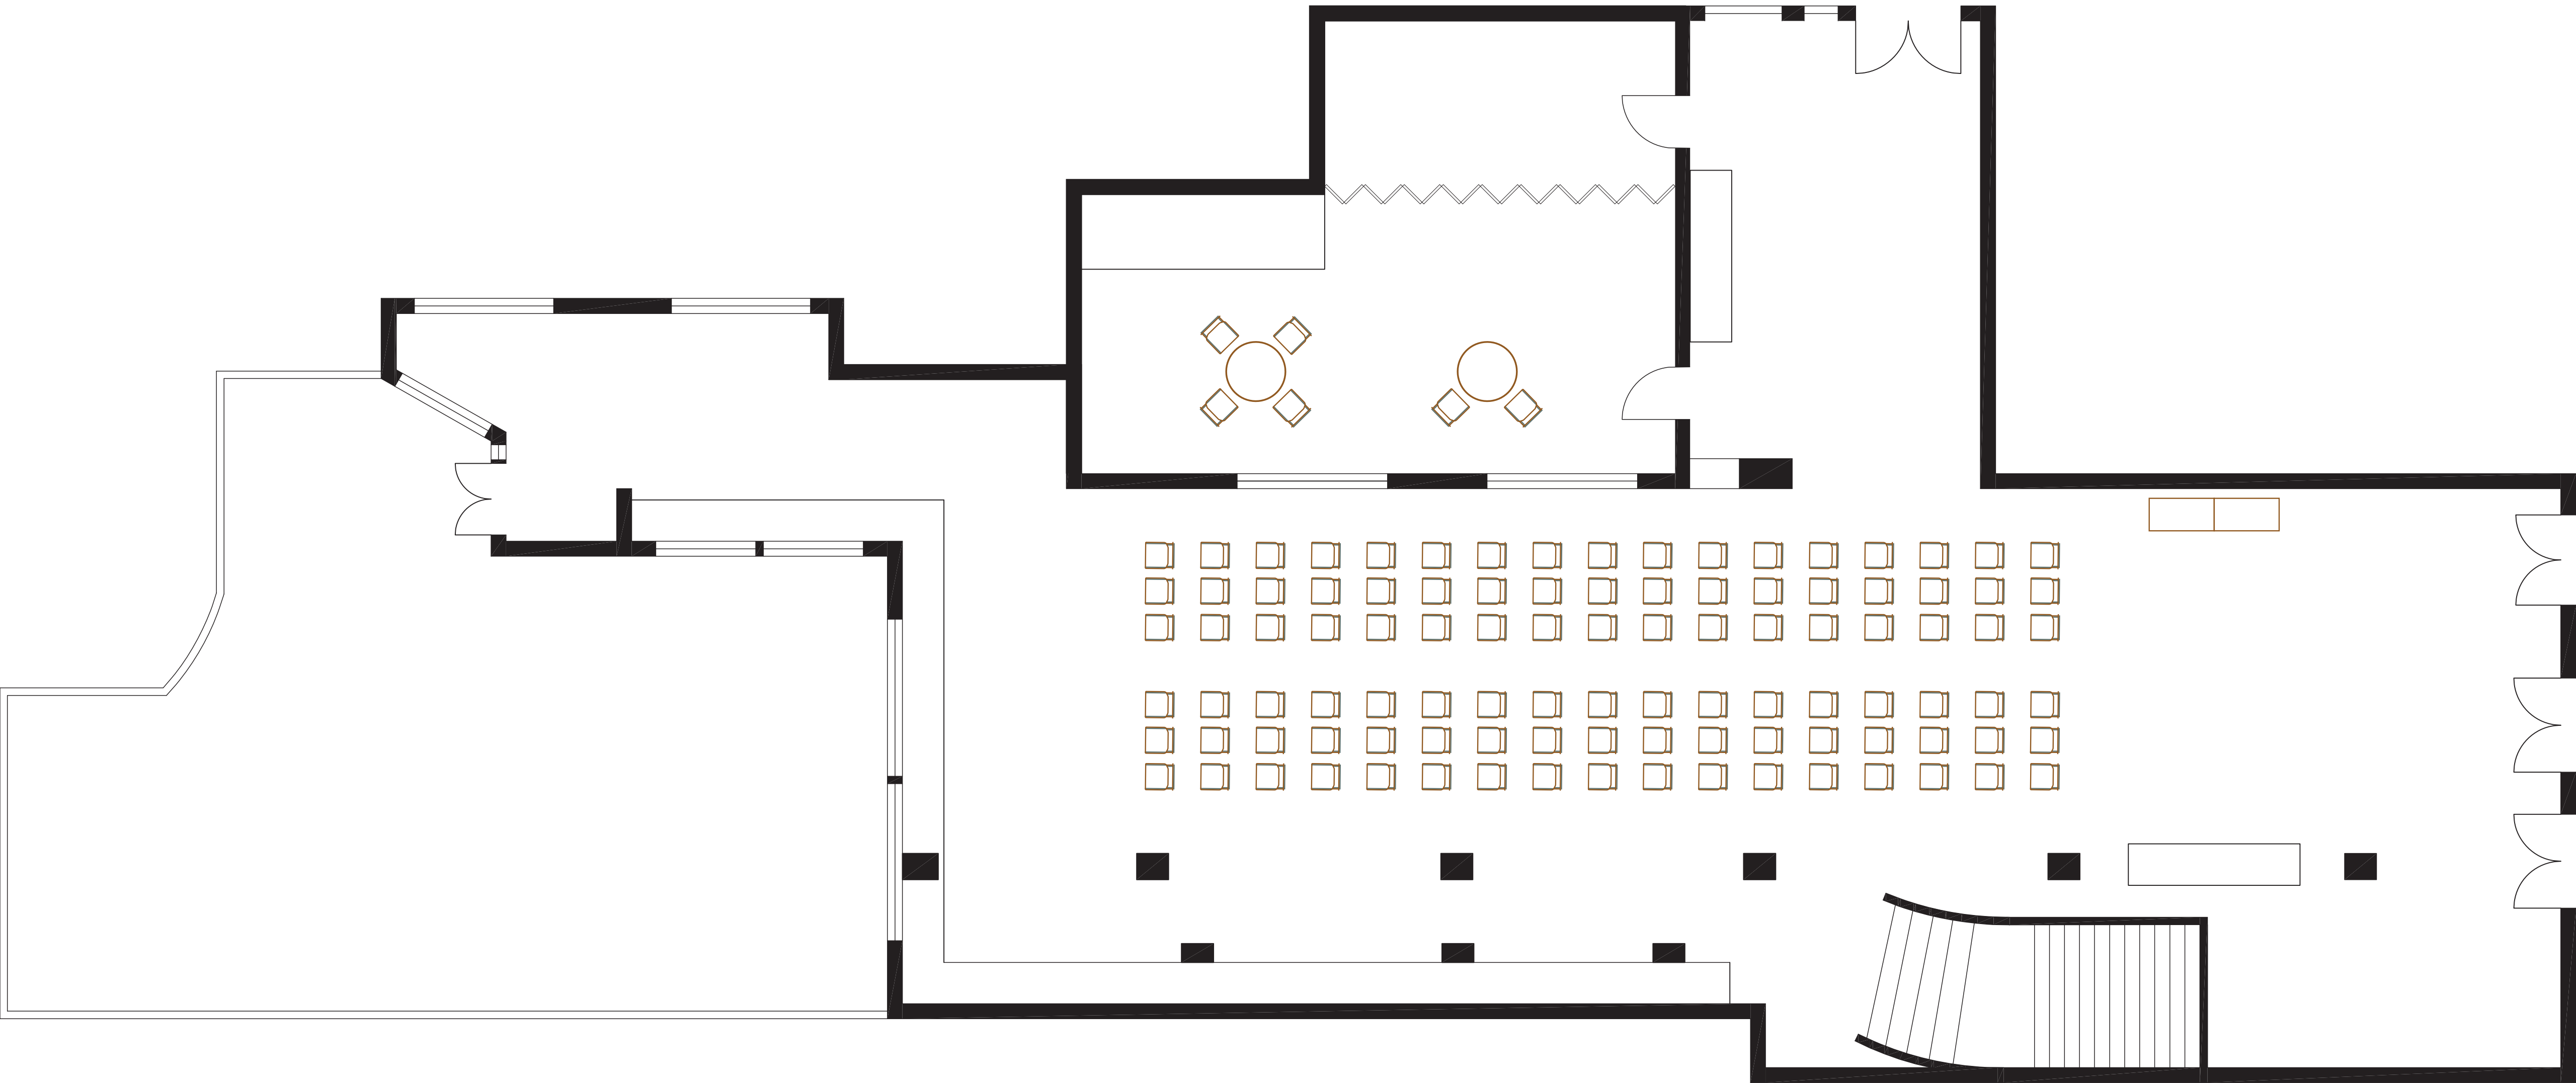

Dinner

Reception

Theatre

Room Dimensions

Approximate Floor Area
2195.83 sq. ft.
(204.0 sq. m)

24'5" x 10'0"
(7.45m x 3.05m)

20'1" x 12'8"
(6.12m x 3.86m)

70'6" x 25'3"
(21.50m x 7.70m)

Garden
38'8" x 27'11"
(11.80m x 8.51m)

Power Sockets

TV Screens

Fire Exits