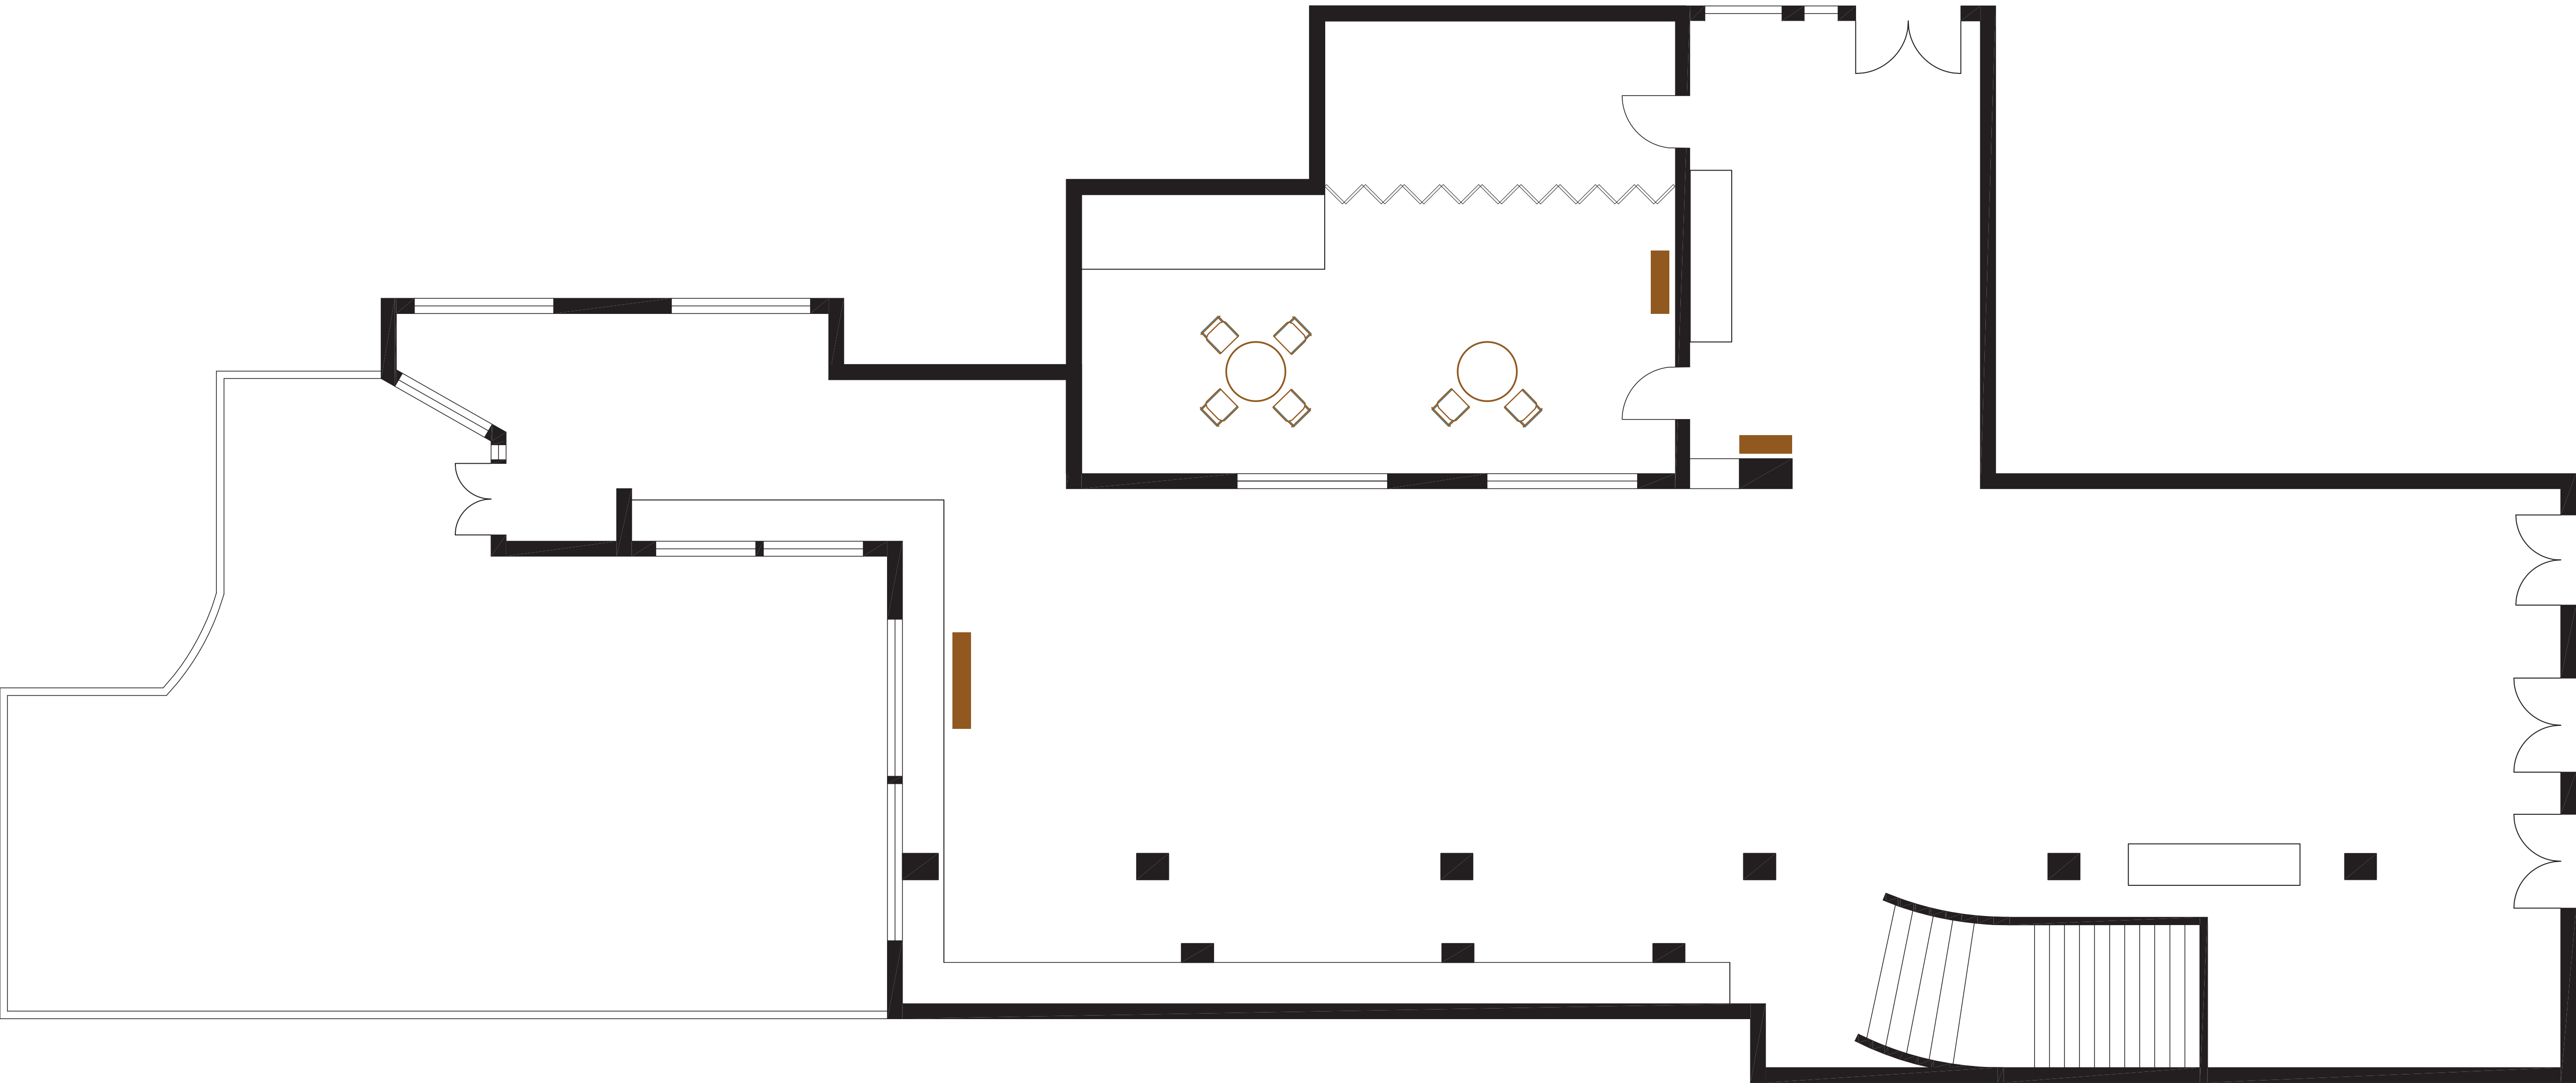

Dinner

Reception

Theatre

Room Dimensions

Approximate Floor Area
2195.83 sq. ft.
(204.0 sq. m)

24'5" x 10'0"
(7.45m x 3.05m)

20'1" x 12'8"
(6.12m x 3.86m)

70'6" x 25'3"
(21.50m x 7.70m)

Garden
38'8" x 27'11"
(11.80m x 8.51m)

Power Sockets

TV Screens

Fire Exits