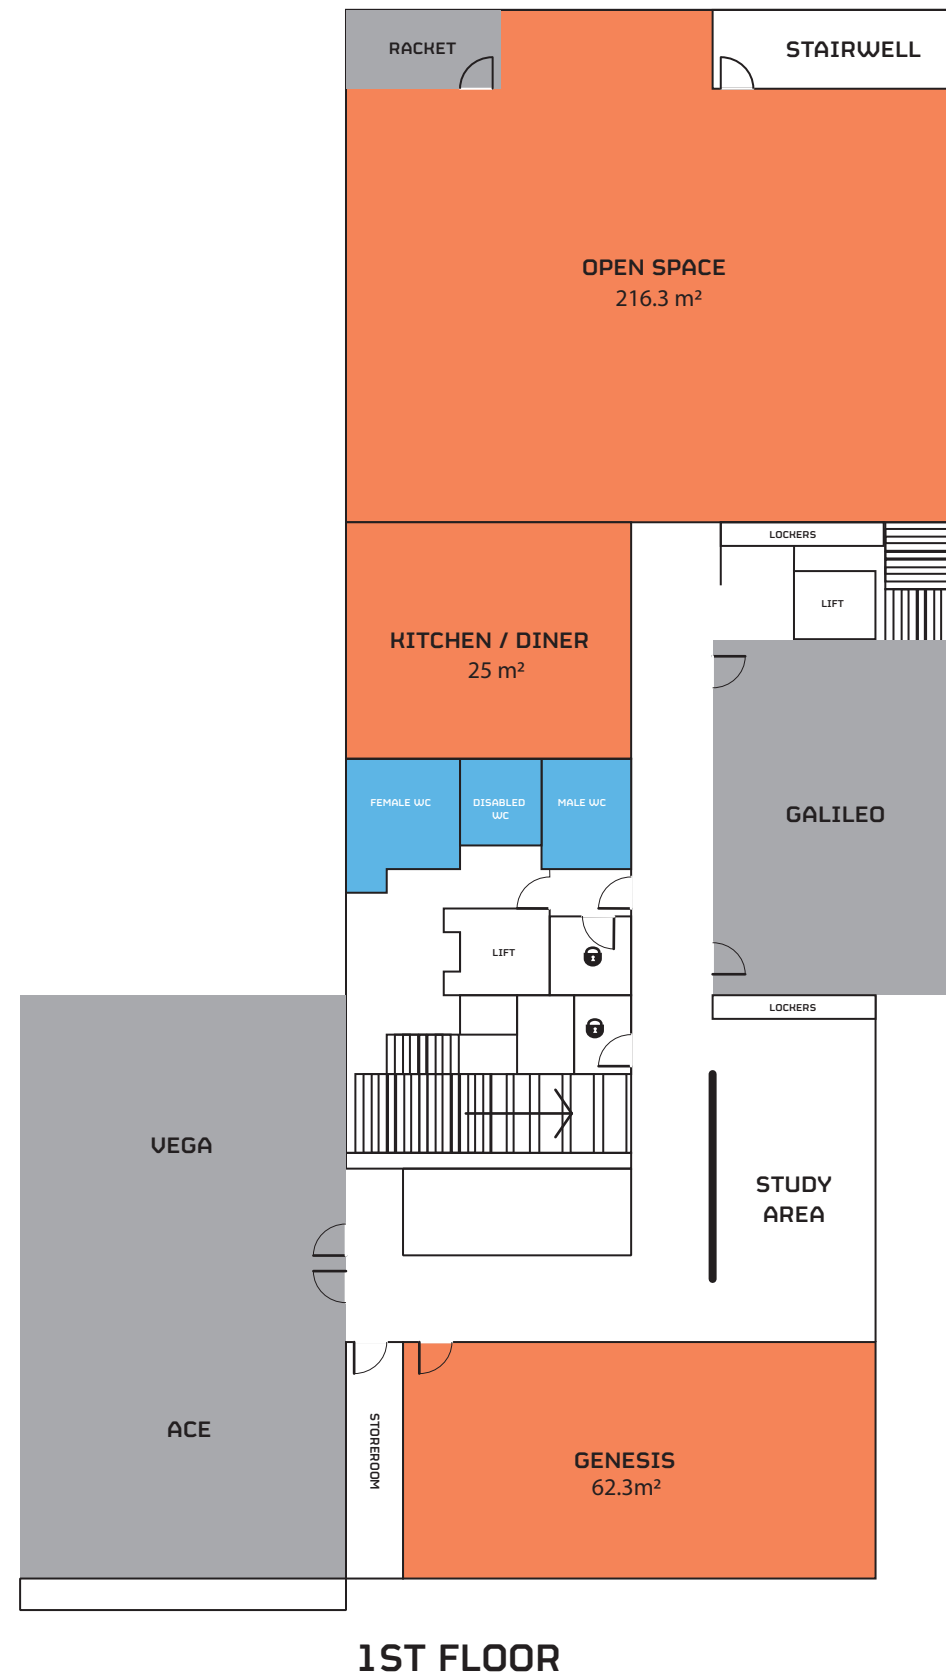

# ADA - BROAD LANE CAMPUS

- AVAILABLE FOR HIRE UPPER FLOOR
- AVAILABLE FOR HIRE GROUND FLOOR
- UNAVAILABLE
- WC FACILITIES