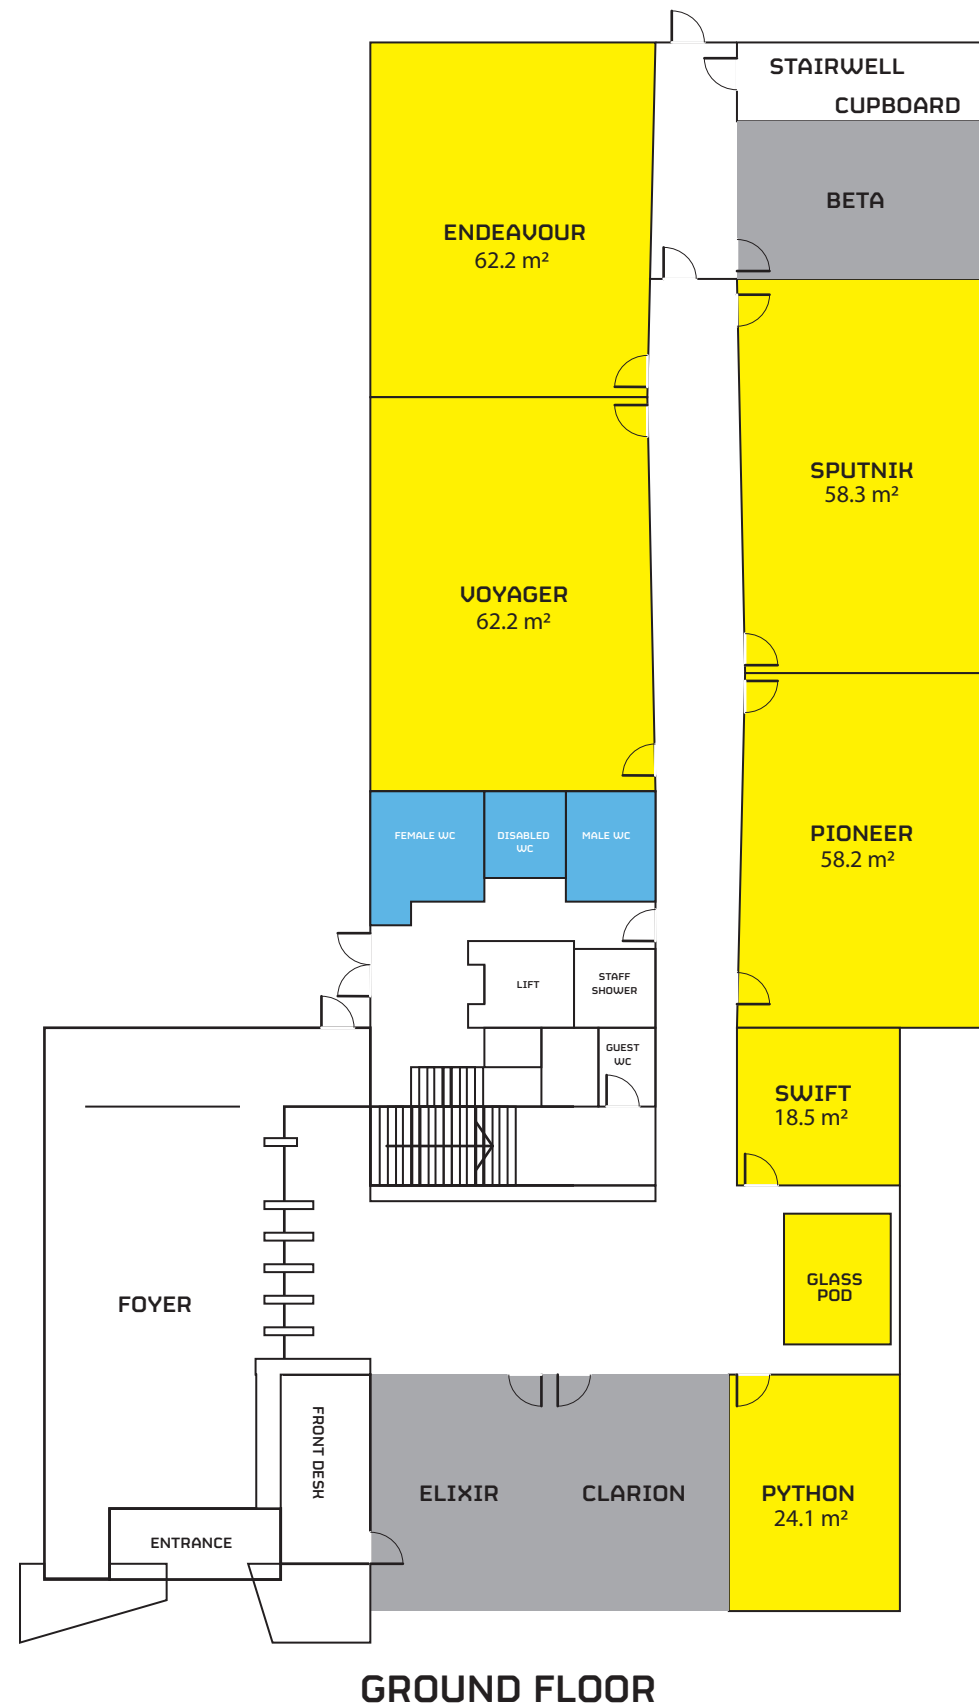

# ADA - BROAD LANE CAMPUS

- AVAILABLE FOR HIRE UPPER FLOOR
- AVAILABLE FOR HIRE GROUND FLOOR
- UNAVAILABLE
- WC FACILITIES