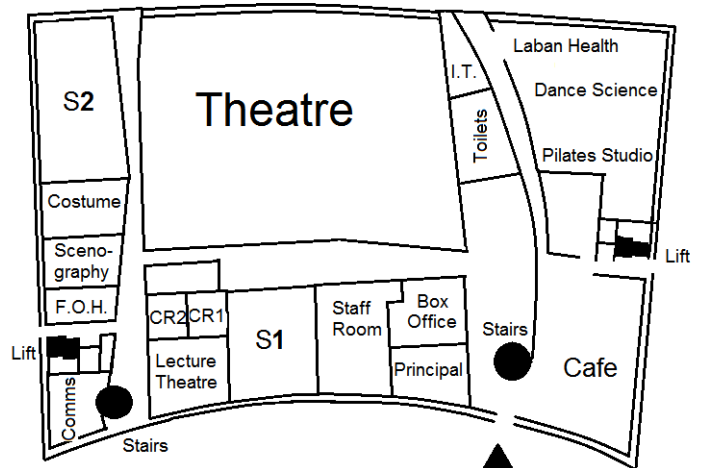

TRINITY LABAN CONSERVATOIRE OF MUSIC AND DANCE

Dance Faculty Map

Second Floor

First Floor

Ground Floor

Entrance to Main Building

S = Studio
TR = Tutor Room
CR = Conference Room