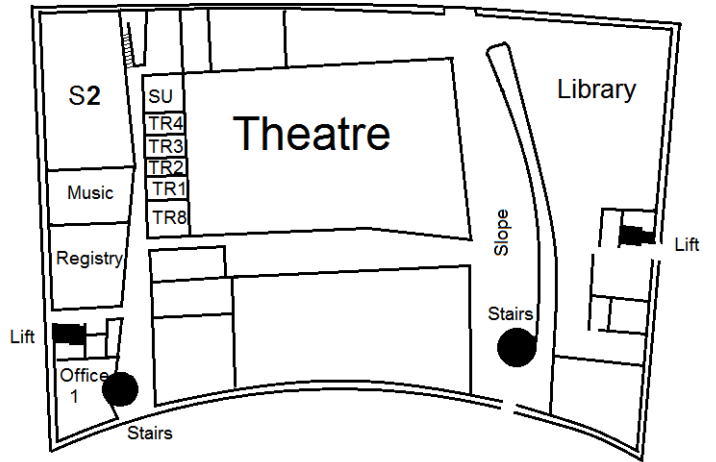

TRINITY LABAN CONSERVATOIRE OF MUSIC AND DANCE

Dance Faculty Map

Second Floor

First Floor

Ground Floor

Entrance to Main Building

S = Studio
TR = Tutor Room
CR = Conference Room