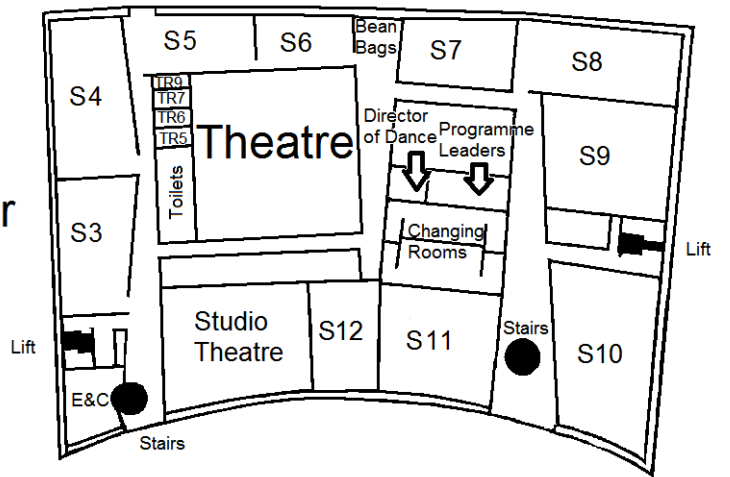

TRINITY LABAN CONSERVATOIRE OF MUSIC AND DANCE

Dance Faculty Map

Second Floor

First Floor

Ground Floor

Entrance to Main Building

S = Studio
TR = Tutor Room
CR = Conference Room