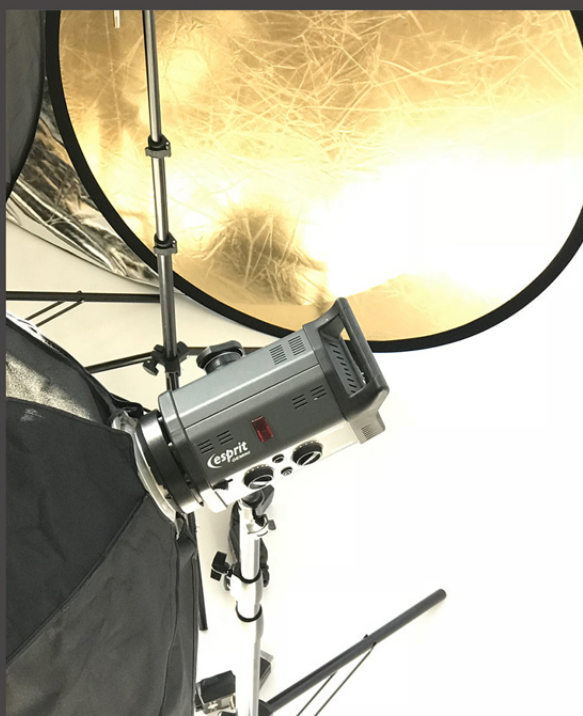

# EQUIPMENT

*Eara Di Minni Art*

STUDIO EQUIPMENT LIST

Please tick the preferred lighting set:			
1st Bowen light with Octa-Softbox 120 cm with honeycomb	<input type="checkbox"/>	1st Flash Speedlite	<input type="checkbox"/>
2nd Bowen light with white Umbrella	<input type="checkbox"/>	2nd Flash Speedlite	<input type="checkbox"/>
		Wireless Flash Controller and Commander for Nikon DSLR Cameras	<input type="checkbox"/>
Please tick the preferred background:			
Colorama Paper Background 2.72 (Arctic white)	<input type="checkbox"/>	BPS 1.8m x 2.8m 100% Pure Muslin Cotton Backdrop Support Stand Kit - Black	<input type="checkbox"/>
		BPS 1.8m x 2.8m 100% Pure Muslin Cotton Backdrop Support Stand Kit - White	<input type="checkbox"/>
		BPS 1.8m x 2.8m 100% Pure Muslin Cotton Backdrop Support Stand Kit - Green	<input type="checkbox"/>
Others - Please tick if needed:			
2 Triggers	<input type="checkbox"/>	Manfrotto Tripod	<input type="checkbox"/>
1 Beauty dish With Honeycomb Grid & White Diffuser & Dish Reflector Film	<input type="checkbox"/>	Glass table for product photography (5£ extra charge)	<input type="checkbox"/>
Reflector Flexible Collapsible Circular Portable - 42inch/110cm (gold and silver)	<input type="checkbox"/>	Access to top floor to shoot from 3mt high (10£ extra charge)	<input type="checkbox"/>
Collapsible Rectangular Reflector 150x200cm (60"x80") PRO 5-in-1 (black, white, gold, silver, green)	<input type="checkbox"/>	Mac screen 32" (5£ extra charge)	<input type="checkbox"/>
Clamp and clamp stand (Reflector holder)	<input type="checkbox"/>		