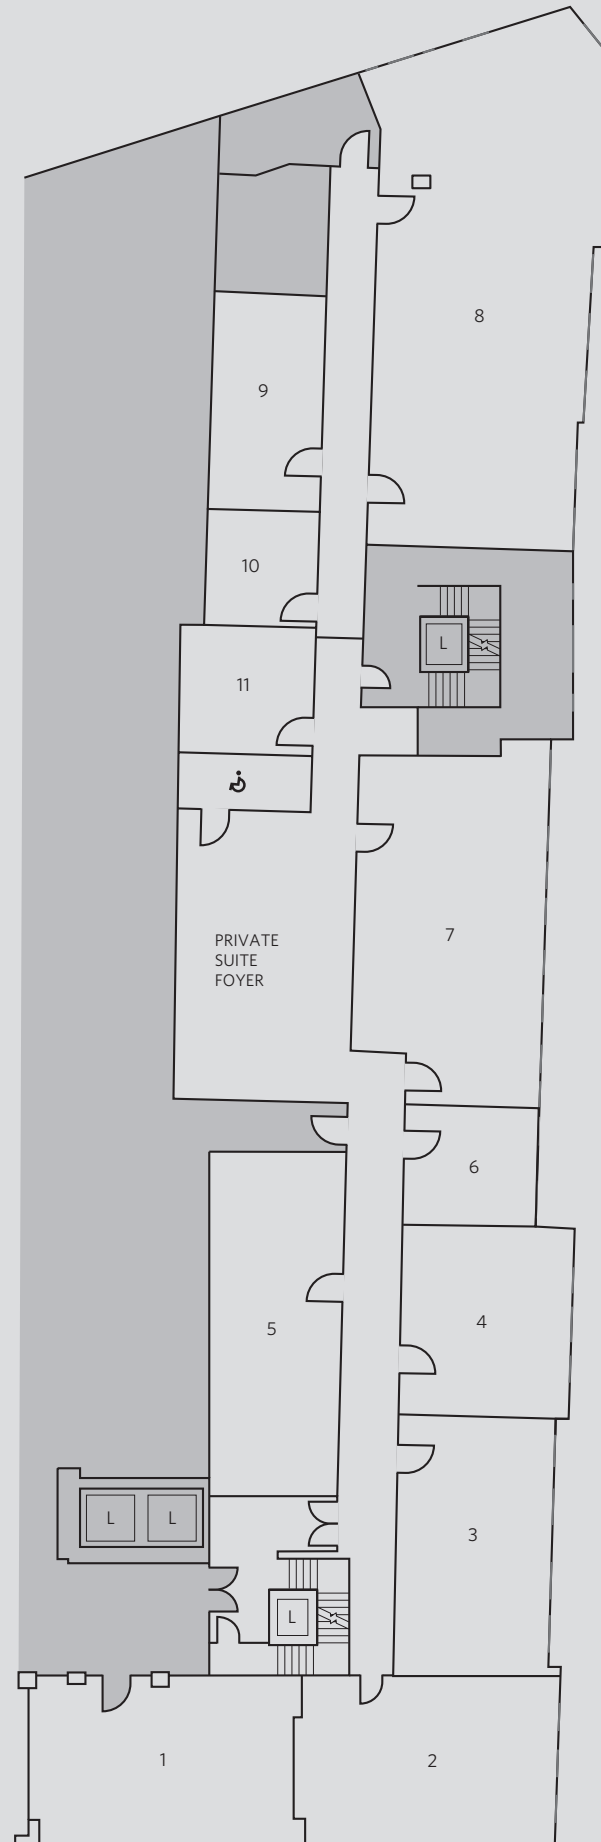

## FLOOR PLANS

CRYSTAL ROOM / DANZIGER SUITE  
MAY FAIR THEATRE / MEETING AREAS

## THE DANZIGER SUITE OFFERS

- UP TO 220 THEATRE STYLE OR 170 FOR DINNER
- LOCATED ADJACENT TO NATURALLY LIT ATRIUM WITH PRIVATE BAR, OPPOSITE BUSINESS CENTRE AND CLOSE TO PRIVATE ROOMS
- FULLY INTEGRATED AV AND LIGHTING SYSTEM

A. THEATRE STYLE  
UP TO 220 SEATS

B. LUNCH/DINNER  
UP TO 170 SEATS

PRIVATE ROOM 1	L19.8m x W11.1m	600sq.ft
PRIVATE ROOM 2	L8.5m x W5.8m	513sq.ft
PRIVATE ROOM 3	L8.4m x W5.3m	480sq.ft
PRIVATE ROOM 4	L5.5m x W5.7m	336sq.ft
PRIVATE ROOM 5	L7.4m x W5.8m	461sq.ft
PRIVATE ROOM 6	L4m x W4.3m	184sq.ft
PRIVATE ROOM 7	L12.4m x W6.3m	840sq.ft
PRIVATE ROOM 8	L18.9m x W7.2m	1467sq.ft
PRIVATE ROOM 9	L7.8m x W3.6m	303sq.ft
PRIVATE ROOM 10	L4.2m x W3.7m	167sq.ft
PRIVATE ROOM 11	L4m x W4.1m	176sq.ft