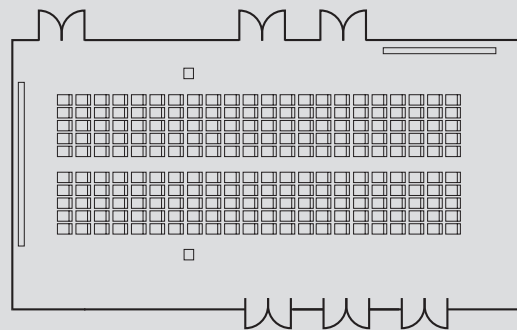

## THE CRYSTAL ROOM OFFERS

- UP TO 300 THEATRE STYLE OR 220 FOR DINNER
- DESIGN FEATURES INCLUDE BRONZE AND LACQUERED WALLS AND A BACCARAT CHANDELIER
- PRIVATE ENTRANCE ON BERKELEY STREET OR VIA MAIN LOBBY PRIVATE BAR
- PRIVATE ACCESS TO MAY FAIR BAR
- PRIVATE CLOAKROOM
- FULLY INTEGRATED AV AND LIGHTING SYSTEM

A. THEATRE STYLE  
UP TO 300 SEATS

B. LUNCH/DINNER  
UP TO 220 SEATED

## THE DANZIGER SUITE OFFERS

- UP TO 220 THEATRE STYLE OR 170 FOR DINNER
- LOCATED ADJACENT TO NATURALLY LIT ATRIUM WITH PRIVATE BAR, OPPOSITE BUSINESS CENTRE AND CLOSE TO PRIVATE ROOMS
- FULLY INTEGRATED AV AND LIGHTING SYSTEM

A. THEATRE STYLE  
UP TO 220 SEATS

B. LUNCH/DINNER  
UP TO 170 SEATS

PRIVATE ROOM 1	L19.8m x W11.1m	600sq.ft
PRIVATE ROOM 2	L8.5m x W5.8m	513sq.ft
PRIVATE ROOM 3	L8.4m x W5.3m	480sq.ft
PRIVATE ROOM 4	L5.5m x W5.7m	336sq.ft
PRIVATE ROOM 5	L7.4m x W5.8m	461sq.ft
PRIVATE ROOM 6	L4m x W4.3m	184sq.ft
PRIVATE ROOM 7	L12.4m x W6.3m	840sq.ft
PRIVATE ROOM 8	L18.9m x W7.2m	1467sq.ft
PRIVATE ROOM 9	L7.8m x W3.6m	303sq.ft
PRIVATE ROOM 10	L4.2m x W3.7m	167sq.ft
PRIVATE ROOM 11	L4m x W4.1m	176sq.ft