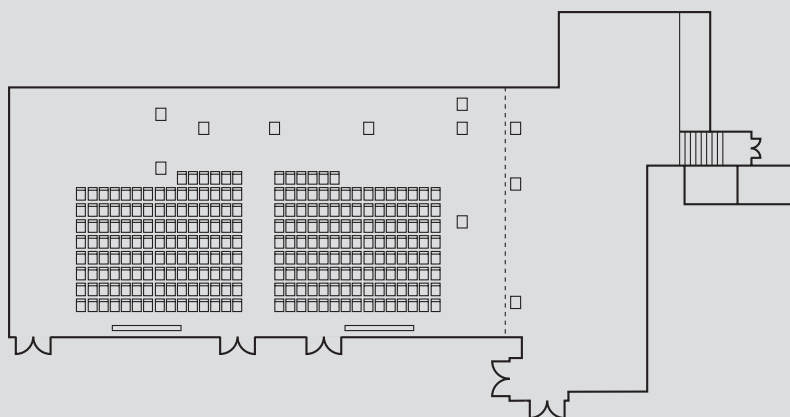

## FLOOR PLANS

CRYSTAL ROOM / DANZIGER SUITE  
MAY FAIR THEATRE / MEETING AREAS

A. THEATRE STYLE  
UP TO 300 SEATS

B. LUNCH/DINNER  
UP TO 220 SEATED