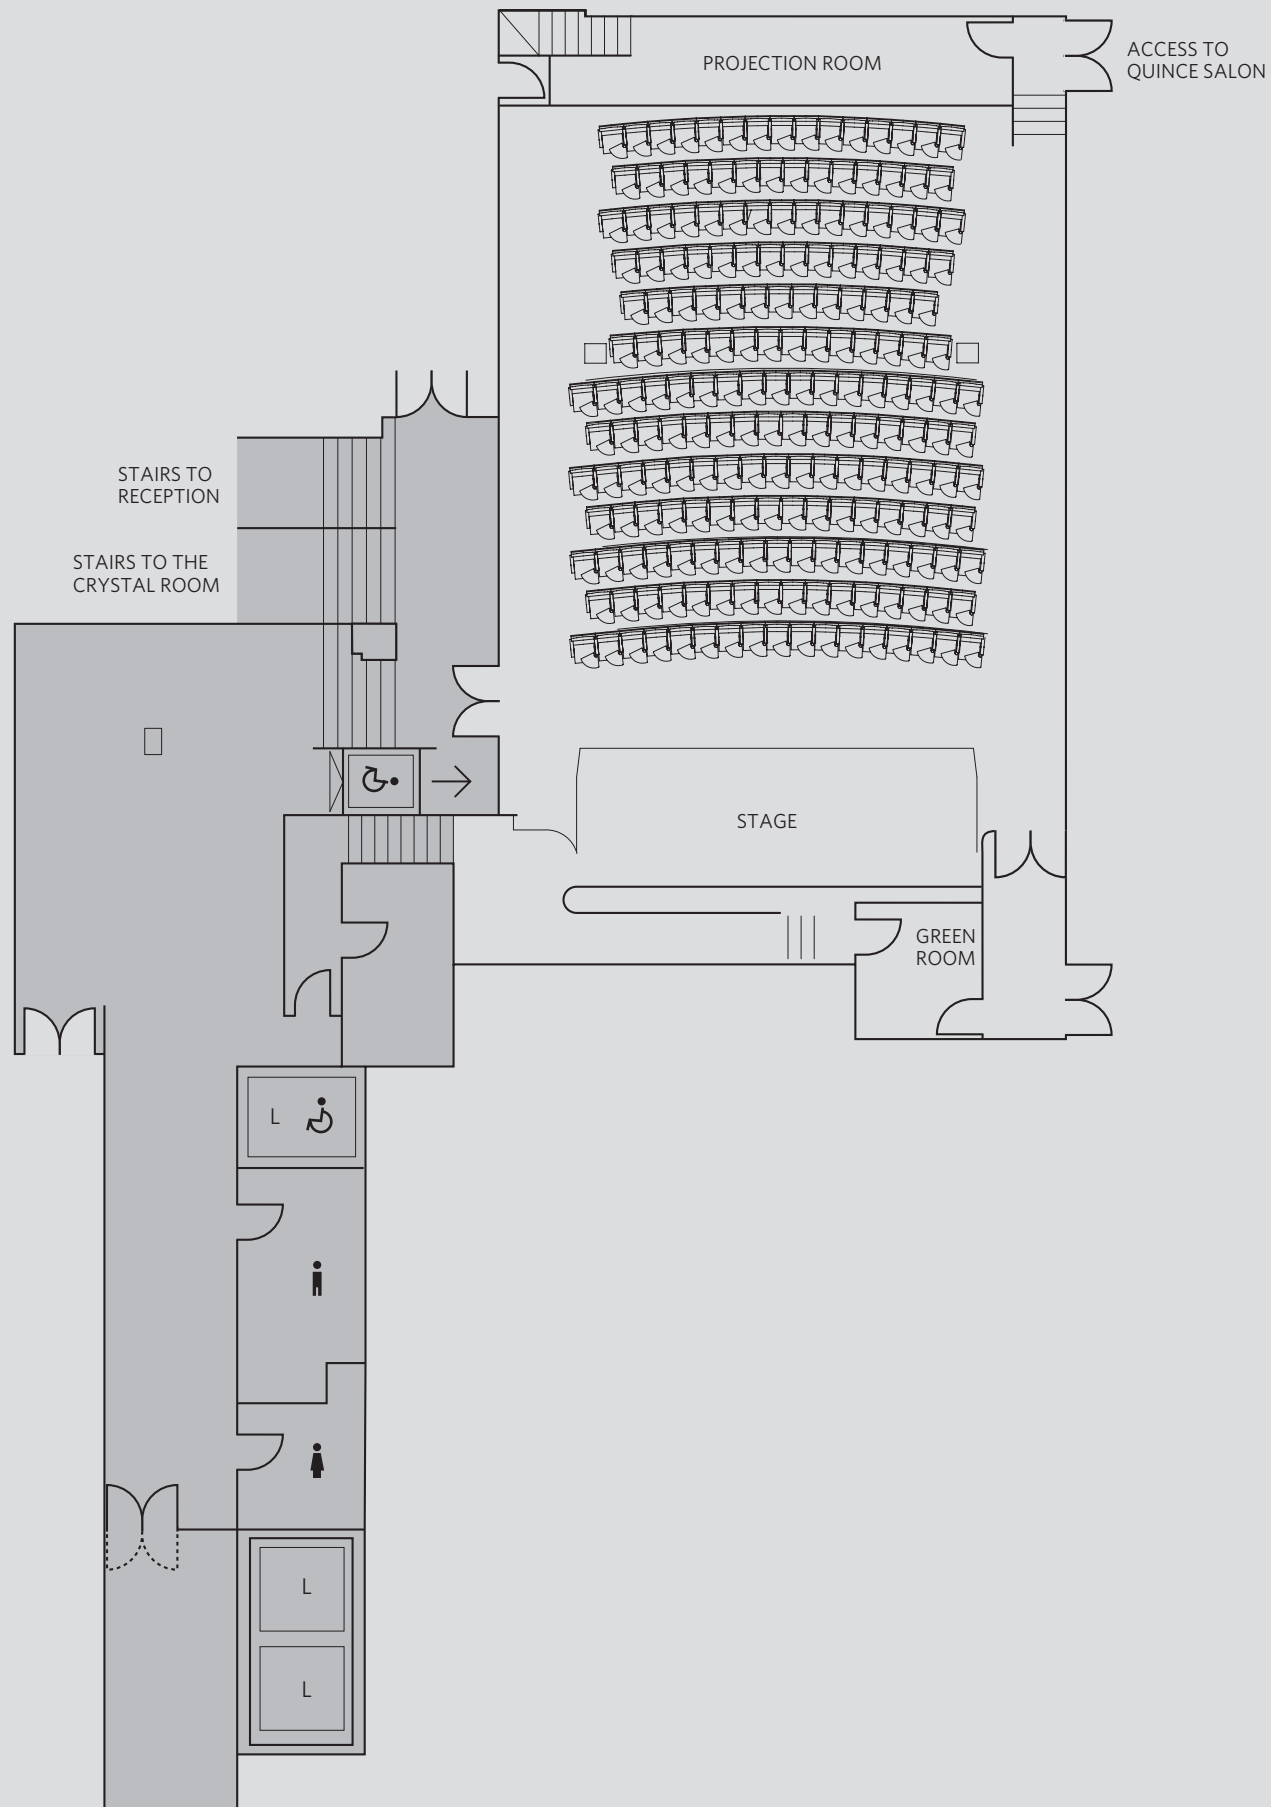

MAY FAIR THEATRE

THE MAY FAIR THEATRE OFFERS

- 201 CUSTOM-DESIGNED ITALIAN LEATHER SEATS
- RETRACTING FOLD-OUT DESKS
- SURROUND SOUND WITH THX CERTIFICATION
- 8 X 3.8M ADJUSTABLE SCREEN
- BARCO 2K DIGITAL CINEMA PROJECTOR
- 4 CHANNEL TRANSLATION SYSTEM
- STAGE LIGHTING AND
- CONTROL BOOTH
- REALD 3D

INTEGRATED IML INTERACTIVE AUDIENCE-RESPONSE SYSTEM FEATURING:

- VOTING SYSTEM
- TEXT MESSAGING AND DISPLAY SYSTEM
- MICROPHONE SYSTEM WITH AUDIENCE-FOCUSED CAMERAS
- VIDEO AND AUDIO FEEDS TO ALL MEETING ROOMS