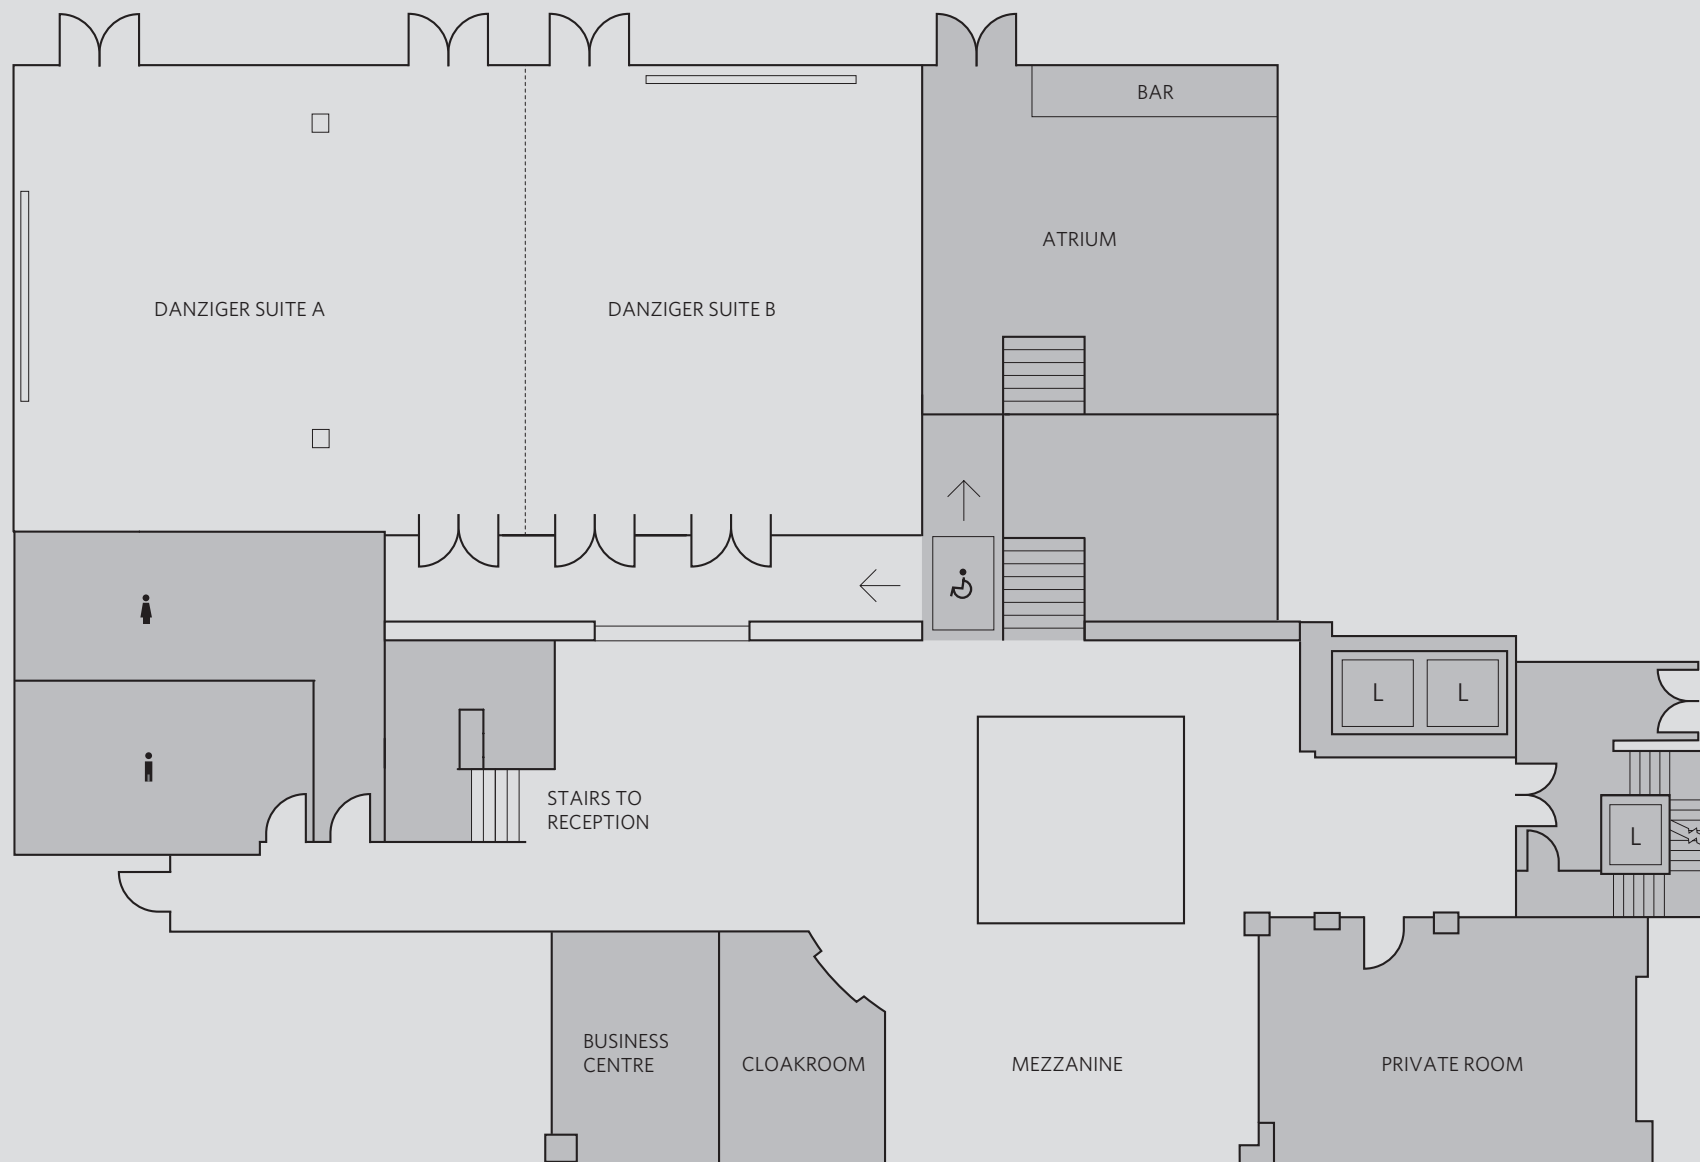

A. THEATRE STYLE  
UP TO 300 SEATS

B. LUNCH/DINNER  
UP TO 220 SEATED

## THE DANZIGER SUITE OFFERS

- UP TO 220 THEATRE STYLE OR 170 FOR DINNER
- LOCATED ADJACENT TO NATURALLY LIT ATRIUM WITH PRIVATE BAR, OPPOSITE BUSINESS CENTRE AND CLOSE TO PRIVATE ROOMS
- FULLY INTEGRATED AV AND LIGHTING SYSTEM