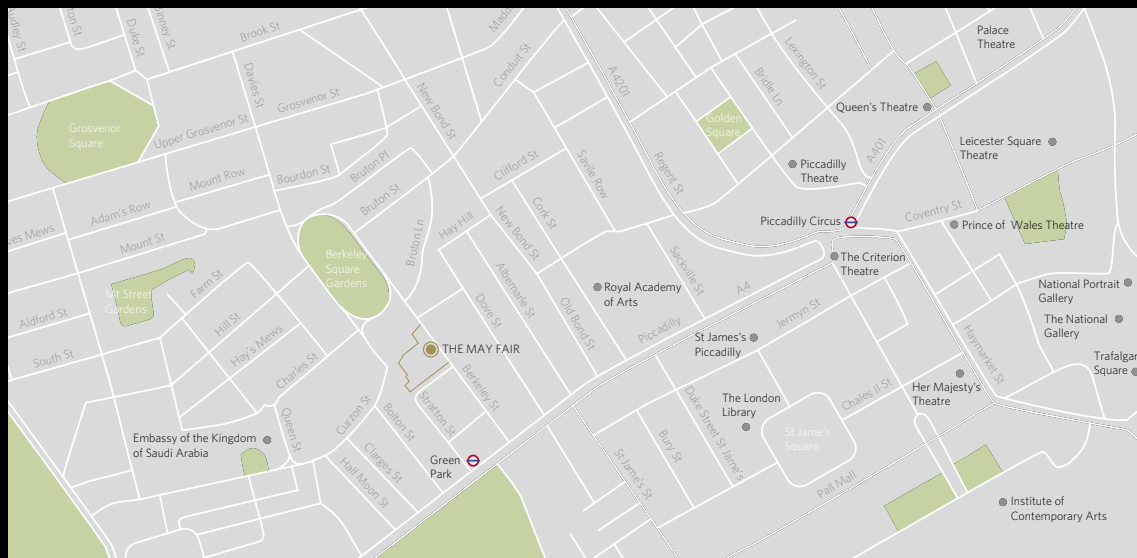

Free Wi-Fi available throughout the hotels

The May Fair Hotel

Stratton Street, London W1J 8 LT

T +44 (0)20 7915 3898

E events@themayfairhotel.co.uk

W themayfairhotel.co.uk

Owned and managed by Edwardian Hotels London