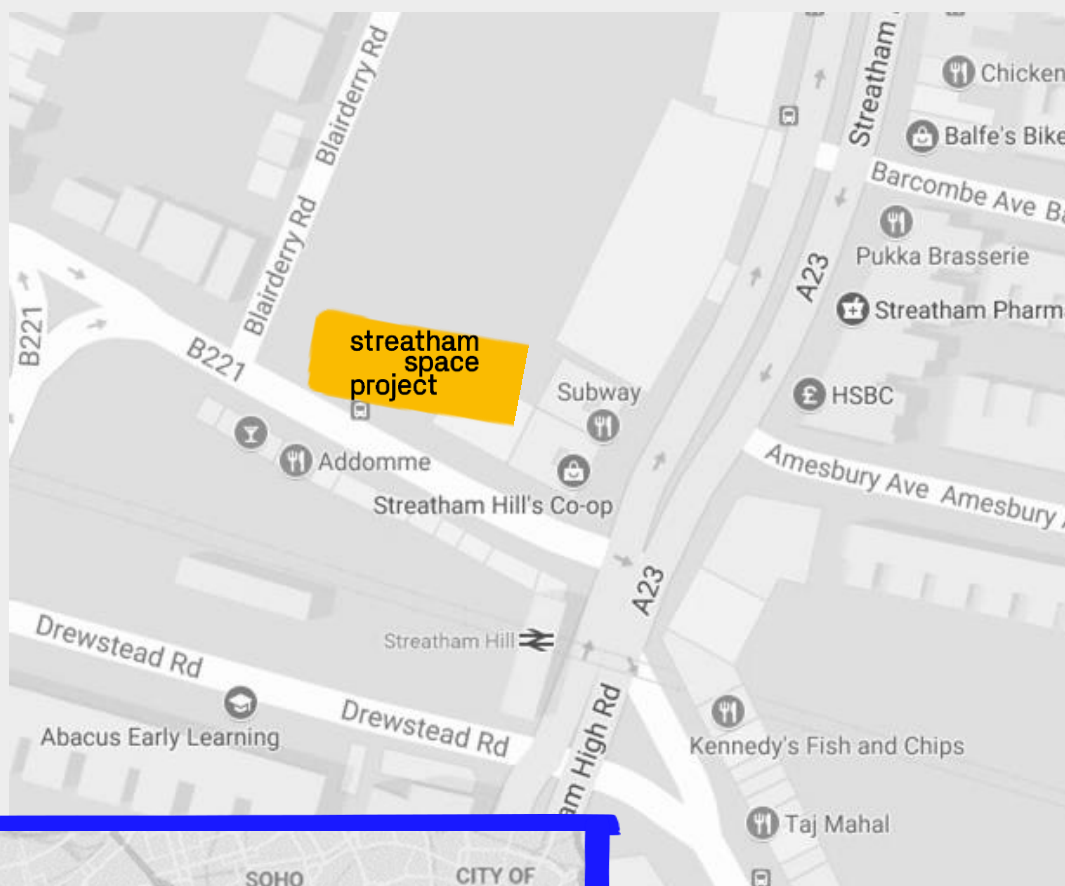

Which space you want to use?

What technical support might you need?

WHERE?

We're easy to get to. Streatham Hill station is next door, we're 10 mins from Brixton by bus, Balham is a 7 minute train ride and **Victoria is just 17mins away.**