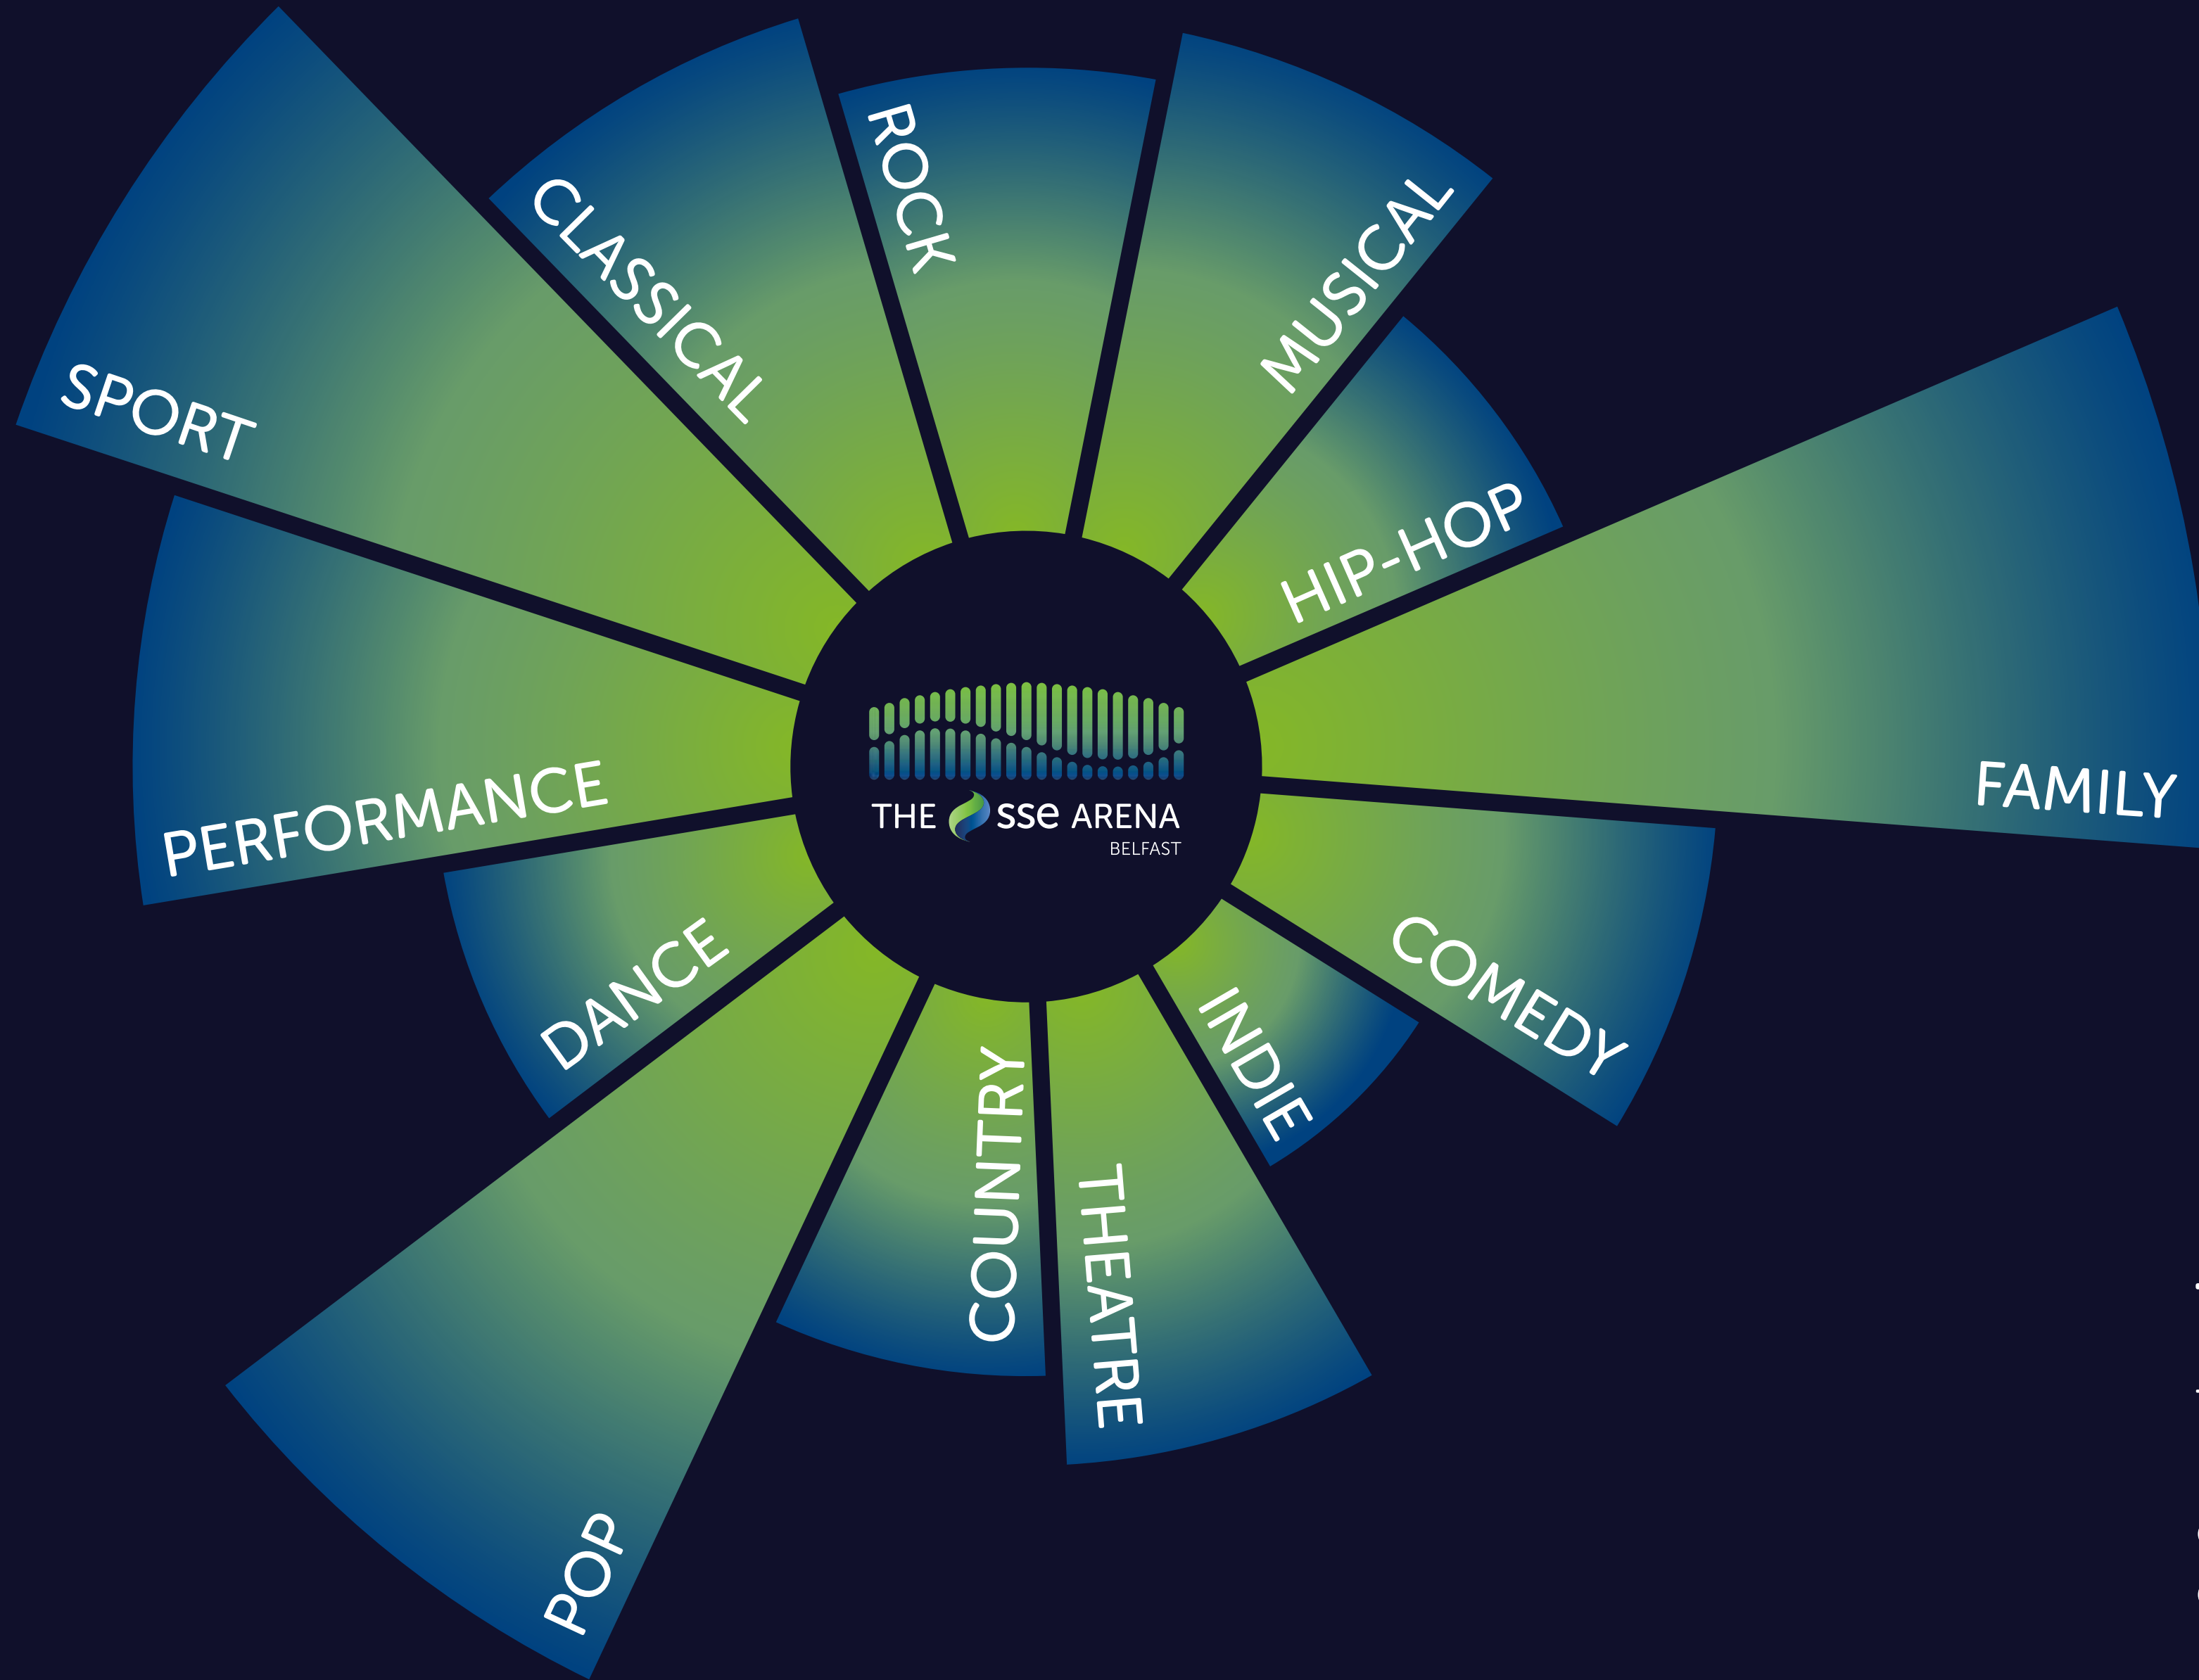

SUITE ONE

SUITE ONE

ABOUT

Located in Belfast's iconic Titanic Quarter, The SSE Arena, Belfast has been Northern Ireland's premier entertainment destination for over two decades. Welcoming upwards of 800,000 visitors every year. Since opening its doors in 2000, The SSE Arena, Belfast has played host to some of the biggest names in entertainment, not to mention being the home of the Stena Line Belfast Giants – the only professional ice hockey team on the island of Ireland, and current treble champions!

The SSE Arena, Belfast's brand new, premium lounge, designed by Northern Ireland based architectural firm Whittaker and Watt, promises to redefine the way you experience entertainment – offering the best experience every time. Featuring a dedicated in-suite bar, accompanying catering service, and restaurant-quality meals, this new premium lounge will be purpose-built for five-star entertaining.

TAKE YOUR PICK

The SSE Arena, Belfast has hosted countless international performers, exhibitions and conferences, and sporting events, and has established itself as a stop on major European and World tours.

From music, sport, family attractions, comedy, and everything in between, enjoy unparalleled experiences in the heart of the action.

SUITE ONE

Fast-track entry

Welcome drink on arrival

Dedicated in-suite bar