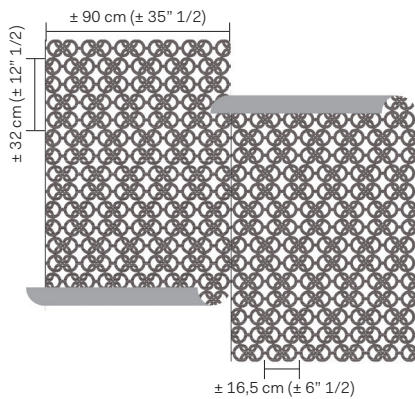

OMEXCO  
Fine Belgian Wallcoverings

ALLURE  
TEXTILE WALLCOVERING ON NON-WOVEN BACKING

NB : The portrayed colours may differ from reality.

References ALU 5  
Composition: rayon warps on non-woven backing  
Weight:  $\pm 295 \text{ g/m}^2$  ( $\pm 8,7 \text{ oz/sq yd}$ )  
The wallcovering can be installed vertically or horizontally.  
Custom colouring on request.

Width of the wallcovering.

Pattern repeat is  $\pm 32 \text{ cm}$  ( $\pm 12 3/5$ ) and the design needs to be offset matched.

Fire resistant:  
EU: B, s1-d0  
US: class A

Light resistant:  
Xeno test 7.

Sold by the metre/yard.  
No minimum.

Stain repellent.

This design requires reverse hanging.

Product complying with the council directive 2014/90/EU on marine equipment.

Ecological.

Seamless.

Apply a ready mixed PVA or EVA clear adhesive directly to the wall, no need to humidify the back of the wallcovering.