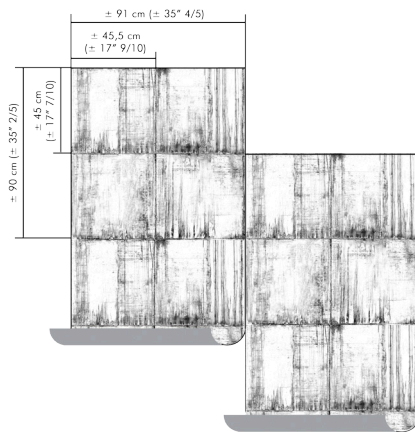

OMEXCO
Fine Belgian Wallcoverings

ANTARÈS
PRINTED CORK

ANTIO1

ANTIO7

ANTI11

NB: The portrayed colours may differ from reality.

References ANT I
Composition: cork
Weight: $\pm 269 \text{ g/m}^2$ ($\pm 7,85 \text{ oz/sq yd}$)

Width of the wallcovering.

The pattern repeat of the design is $\pm 90 \text{ cm} / \pm 35 2/5$ (max $\pm 45 \text{ cm} / \pm 17 7/10$) and needs an offset match.

Fire resistant:
US: class A

Sold by the metre/yard.
No minimum.

Light resistant:
Xeno test 5-6.

Seamless.

Apply a ready mixed PVA or EVA clear adhesive directly to the wall, no need to humidify the back of the wallcovering.

Ecological.

More information and samples are available on request.