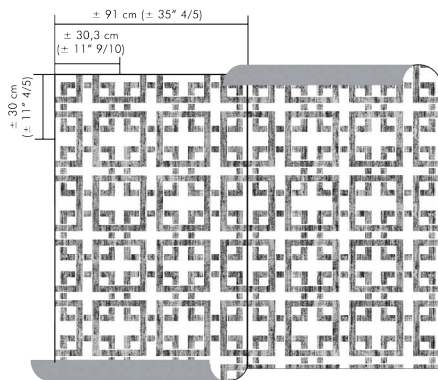

OMEXCO
Fine Belgian Wallcoverings

ANTARÈS
PRINTED CORK

ANT303

ANT302

ANT310

ANT305

NB: The portrayed colours may differ from reality.

References ANT 3
Composition: cork
Weight: $\pm 269 \text{ g/m}^2$ ($\pm 7,85 \text{ oz/sq yd}$)

Width of the wallcovering.

The pattern repeat of the design is $\pm 89,7 \text{ cm} / \pm 35 3/10$ and needs a straight match.

Fire resistant:
US: class A

Sold by the metre/yard.
No minimum.

Light resistant:
Xeno test 5-6.