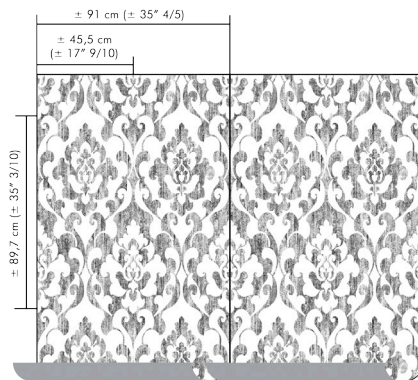

OMEXCO
Fine Belgian Wallcoverings

ANTARÈS
PRINTED CORK

ANT404

ANT408

ANT401

ANT411

ANT409

NB: The portrayed colours may differ from reality.

References ANT 4
Composition: cork
Weight: $\pm 269 \text{ g/m}^2$ ($\pm 7,85 \text{ oz/sq yd}$)

Width of the wallcovering.

The pattern repeat of the design is $\pm 89,7\text{cm}$ / $\pm 35'' \frac{3}{10}$ and needs an straight match.