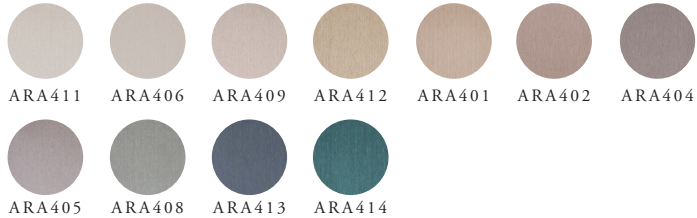

OMEXCO
Fine Belgian Wallcoverings

ARUBA

LINEN ON NON-WOVEN BACKING

NB : The portrayed colours may differ from reality.

References A R A 4

Composition: linen on non-woven backing

Weight: $\pm 208 \text{ g/m}^2$ ($\pm 6,13 \text{ oz/sq yd}$)