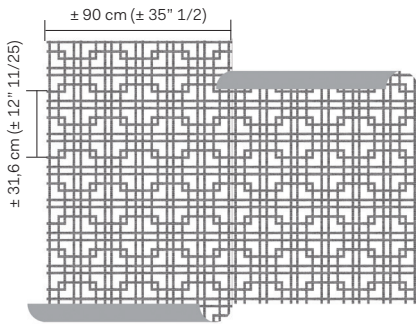

OMEXCO
Fine Belgian Wallcoverings

BROCADES

TEXTILE WALLCOVERING ON NON-WOVEN BACKING

NB : The portrayed colours may differ from reality.

References BR 3
Composition: rayon warps on non-woven backing
Weight: $\pm 309 \text{ g/m}^2$ ($\pm 9,01 \text{ oz/sq yd}$)
Custom coloring on request.

This wallcovering consists of 2 different rayon yarns (matt/shiny). An effect of vertical stripes, created by an irregular distance between the yarns, is characteristic of this type of wallcovering, and is therefore not considered as a fault.

Width of the wallcovering.

Pattern repeat is $\pm 31,6 \text{ cm}$ ($\pm 12'' 11/25$) and the design needs a straight match.

Fire resistant:
EU: B, s1-d0
US: class A

Light resistant:
Xeno test 7.

Sold by the metre/yard.
No minimum.