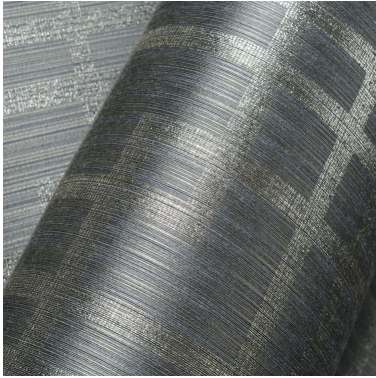

OMEXCO
Fine Belgian Wallcoverings

BROCADES

TEXTILE WALLCOVERING ON NON-WOVEN BACKING

NB : The portrayed colours may differ from reality.

References BR 3
Composition: rayon warps on non-woven backing
Weight: $\pm 309 \text{ g/m}^2$ ($\pm 9,01 \text{ oz/sq yd}$)
Custom coloring on request.

This wallcovering consists of 2 different rayon yarns (matt/shiny). An effect of vertical stripes, created by an irregular distance between the yarns, is characteristic of this type of wallcovering, and is therefore not considered as a fault.

Width of the wallcovering.

Pattern repeat is $\pm 31,6 \text{ cm}$ ($\pm 12'' 11/25$) and the design needs a straight match.

Fire resistant:
EU: B, s1-d0
US: class A

Light resistant:
Xeno test 7.

Sold by the metre/yard.
No minimum.