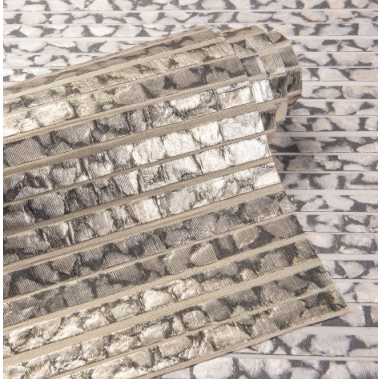

OMEXCO
Fine Belgian Wallcoverings

CAPIZ

CAPIZ ON NON-WOVEN BACKING

NB: The portrayed colours may differ from reality.

References CAP 2

Composition: capiz on non-woven backing

Weight: $\pm 898 \text{ g/m}^2$ ($\pm 26,19 \text{ oz/sq yd}$)

Width of the wallcovering.

Pattern repeat is 0 cm (0'') and the design does not need to be matched.

Ecological.

Apply a ready mixed PVA or EVA clear adhesive directly to the wall, no need to humidify the back of the wallcovering.

Light resistant:
Xeno test 5-6.

Sold by the metre/yard.
No minimum.

More information and samples are available on request.

Omexco n.v. - Ambachtenlaan 12 - 3001 Heverlee - Belgium
t. +32 16 40 18 80 - info@omexco.com - www.omexco.com