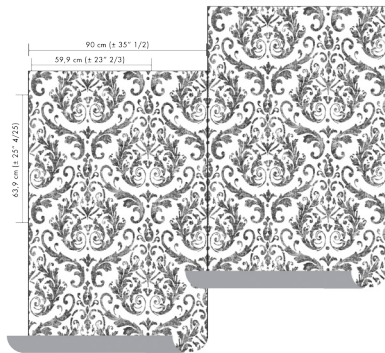

OMEXCO
Fine Belgian Wallcoverings

ELEGANCE

TEXTILE WALLCOVERING ON NON-WOVEN BACKING

EGA1266

EGA1368

EGA1592

EGA1689

EGA1190

EGA1780

EGA1488

NB : The portrayed colours may differ from reality.

References EGA I

Composition: 100% rayon warps on non-woven backing

Weight: $\pm 295 \text{ g/m}^2$ ($\pm 8,7 \text{ oz/sq yd}$)

Custom colouring on request.

Width of the wallcovering.

Pattern repeat is $\pm 63,9 \text{ cm}$ ($\pm 25'' \frac{4}{25}$) and the design needs to be off-set matched.

Fire resistant:
EU: B, s1-d0
US: class A

Sold by the metre/yard.
No minimum.