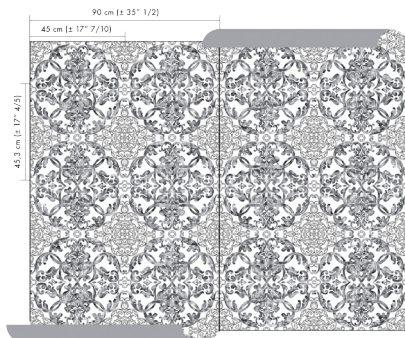

OMEXCO  
Fine Belgian Wallcoverings

ELEGANCE

TEXTILE WALLCOVERING ON NON-WOVEN BACKING

EGA2166 EGA2290

NB : The portrayed colours may differ from reality.

References EGA 2

Composition: 100% rayon warps on non-woven backing

Weight:  $\pm 295 \text{ g/m}^2$  ( $\pm 8,7 \text{ oz/sq yd}$ )

Custom colouring on request.

Width of the wallcovering.

Pattern repeat is  $\pm 45,3 \text{ cm}$  ( $\pm 17'' \frac{4}{5}$ ) and the design needs a straight match.