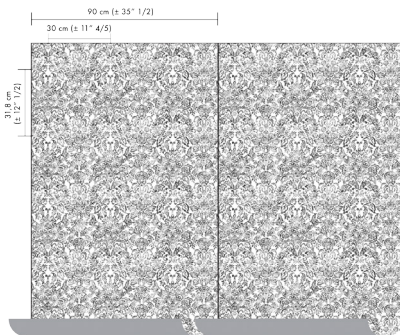

OMEXCO
Fine Belgian Wallcoverings

ELEGANCE

TEXTILE WALLCOVERING ON NON-WOVEN BACKING

EGA 3 1 7 4 EGA 3 2 9 1

NB : The portrayed colours may differ from reality.

References EGA 3

Composition: 100% rayon warps on non-woven backing

Weight: $\pm 295 \text{ g/m}^2$ ($\pm 8,7 \text{ oz/sq yd}$)

Custom colouring on request.

Width of the wallcovering.

Pattern repeat is $\pm 31,8 \text{ cm}$ ($\pm 12 1/2$) and the design needs a straight match.