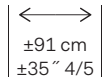

OMEXCO
Fine Belgian Wallcoverings

ELEGANCE

LINEN WARPS ON NON-WOVEN BACKING

NB : The portrayed colours may differ from reality.

References EGA 4

Composition: 100% linen warps on non-woven backing

Weight: $\pm 208 \text{ g/m}^2$ ($\pm 5,58 \text{ oz/sq yd}$)

The wallcovering can be installed vertically or horizontally.

Width of the wallcovering.

Pattern repeat is 0 cm (0") and the design does not need to be matched.

Fire resistant:
EU: B, s1-d0
US: class A

Sold by the metre/yard.
No minimum.