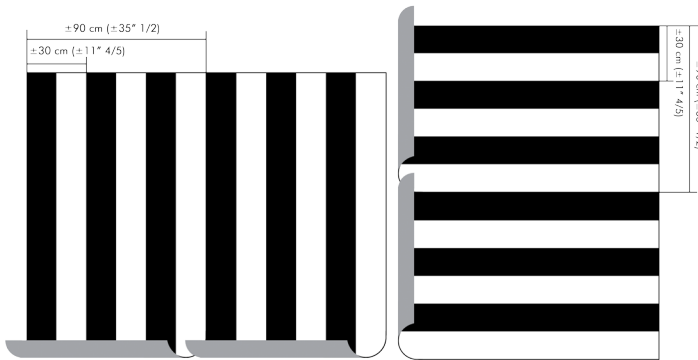

OMEXCO  
Fine Belgian Wallcoverings

INFINITY

TEXTILE WALLCOVERING ON NON-WOVEN BACKING

INF6202

INF6405

INF6506

INF6607

NB: The portrayed colours may differ from reality.

References INF 6

Composition: rayon warps on non-woven backing

Weight:  $\pm 295 \text{ g/m}^2$  ( $\pm 8,7 \text{ oz/sq yd}$ )

The wallcovering can be installed vertically or horizontally.

Width of the wallcovering.

Pattern repeat is 0 cm (0'') and the design does not need to be matched.

Fire resistant:  
EU: B, s1-d0  
US: class A

Stain repellent.

Breathable.

Light resistant:  
Xeno test 6.

Apply a ready mixed PVA or EVA clear adhesive directly to the wall, no need to humidify the back of the wallcovering.