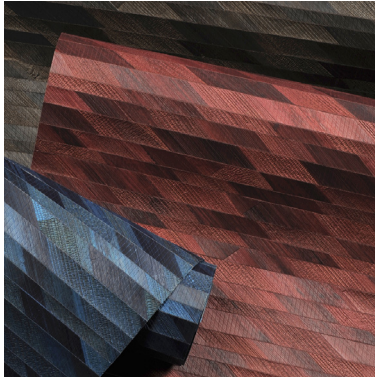

OMEXCO
Fine Belgian Wallcoverings

JUNGLE

BAKBAK MOSAIC ON NON-WOVEN BACKING

JUA101

JUA102

JUA103

JUA104

JUA105

JUA106

JUA107

NB: The portrayed colours may differ from reality.

References JUA I

Composition: bakbak on non-woven backing
Weight: $\pm 712 \text{ g/m}^2$ ($\pm 20,77 \text{ oz/sq yd}$)

Width of the wallcovering.

Pattern repeat is 0 cm (0") and the design does not need to be matched.

Light resistant:
Xeno test 5-6.

Sold by the metre/yard.
No minimum.

Ecological.

Apply a ready mixed PVA or EVA clear adhesive directly to the wall, no need to humidify the back of the wallcovering.

These wallcoverings are made by craftsmen. Plant fibres are selected, washed, sun-dried and hand woven on traditional looms. The nature of these plant fibres, as well as the production process, explain irregularities in the aspect and thickness of the wallcovering, as well as colour shades, which give the product its charm and unique character. Differences of colour and aspect between batches, or even from one strip to another, are unavoidable. We can't guarantee a perfect colour match between the sample in the pattern book and the delivered goods.