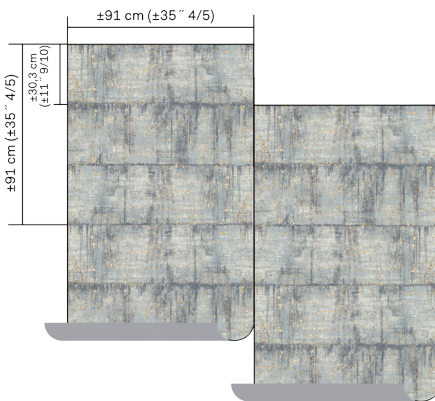

OMEXCO
Fine Belgian Wallcoverings

KHATAM
PRINTED CORK

KHA 3 3

KHA 3 2

KHA 3 4

KHA 3 1

KHA 3 5

NB : The portrayed colours may differ from reality.

References KHA 3
Composition: cork
Weight: $\pm 269 \text{ g/m}^2$ ($\pm 9,49 \text{ oz/sq yd}$)

Width of the wallcovering.

The pattern repeat of the design is $\pm 91 \text{ cm} / \pm 35'' 4/5$ (max $\pm 30,3 \text{ cm} / \pm 11'' 9/10$) and needs an offset match.

Fire resistant:
US: class A

Seamless.

Sold by the metre/yard.
No minimum.

Light resistant:
Xeno test 4-5.

Apply a ready mixed PVA or EVA clear adhesive directly to the wall, no need to humidify the back of the wallcovering.