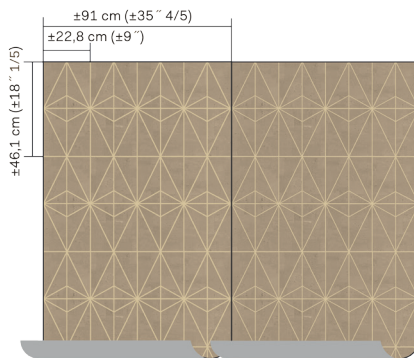

OMEXCO
Fine Belgian Wallcoverings

KHATAM
PRINTED CORK

KHATAM 64

KHATAM 63

KHATAM 61

NB : The portrayed colours may differ from reality.

References KHATAM 6
Composition: cork
Weight: $\pm 211 \text{ g/m}^2$ ($\pm 6,22 \text{ oz/sq yd}$)

KHATAM 6 are marquetries made by craftsmen. Every single piece of cork is applied manually with the utmost care. Irregularities in the design can occur - they reveal the handmade production process and create the charming and unique character of these marquetries.

Width of the wallcovering.

Pattern repeat is $\pm 46,1 \text{ cm}$ ($\pm 18 1/5$) and the design needs a straight match.

Fire resistant:
US: class A

Seamless.

Sold by the metre/yard.
No minimum.

Light resistant:
Xeno test 4-5.