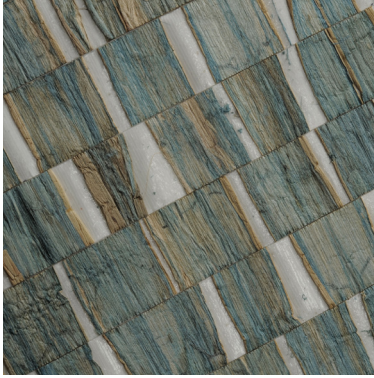

OMEXCO
Fine Belgian Wallcoverings

NOMAD
WATERLILY ON NON-WOVEN BACKING

NB: The portrayed colours may differ from reality.

References NOA I

Composition: waterlily on non-woven backing

Weight: $\pm 670 \text{ g/m}^2$ ($\pm 19,54 \text{ oz/sq yd}$)

Pattern repeat is 0 cm (0") and the design does not need to be matched.

Apply a ready mixed PVA or EVA clear adhesive directly to the wall, no need to humidify the back of the wallcovering.

Sold by the metre/yard.
No minimum.

Ecological.

Light resistant:
Xeno test 3.

More information and samples are available on request.

Omexco n.v. - Ambachtenlaan 12 - 3001 Heverlee - Belgium
t. +32 16 40 18 80 - info@omexco.com - www.omexco.com