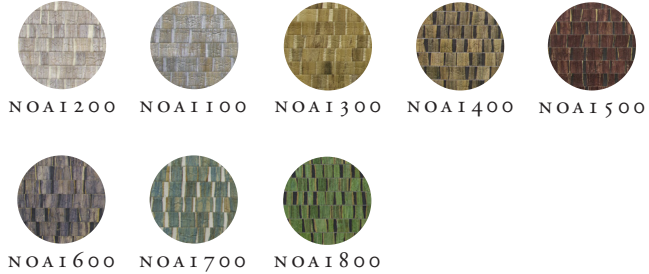

OMEXCO
Fine Belgian Wallcoverings

NOMAD
WATERLILY ON NON-WOVEN BACKING

NB: The portrayed colours may differ from reality.

References NOA I

Composition: waterlily on non-woven backing

Weight: $\pm 670 \text{ g/m}^2$ ($\pm 19,54 \text{ oz/sq yd}$)

Pattern repeat is 0 cm (0") and the design does not need to be matched.

Apply a ready mixed PVA or EVA clear adhesive directly to the wall, no need to humidify the back of the wallcovering.

Sold by the metre/yard.
No minimum.

Ecological.

Light resistant:
Xeno test 3.

More information and samples are available on request.

Omexco n.v. - Ambachtenlaan 12 - 3001 Heverlee - Belgium
t. +32 16 40 18 80 - info@omexco.com - www.omexco.com