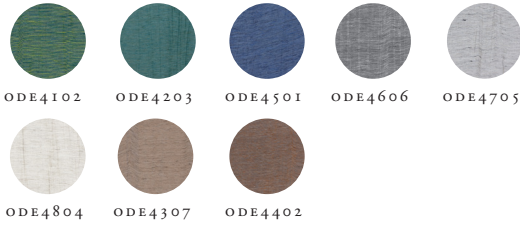

OMEXCO
Fine Belgian Wallcoverings

ODE

CRUSHED LINEN ON NON-WOVEN BACKING

NB : The portrayed colours may differ from reality.

References ODE 4

Composition: crushed linen on non-woven backing

Width of the wallcovering.

Pattern repeat is 0 cm (0'') and the design does not need to be matched.

Fire resistant:
EU: B, s1-d0

Sold by the metre/yard.
No minimum.

Breathable.

Light resistant:
Xeno test 5-6.

Apply a ready mixed PVA or EVA clear adhesive directly to the wall, no need to humidify the back of the wallcovering.