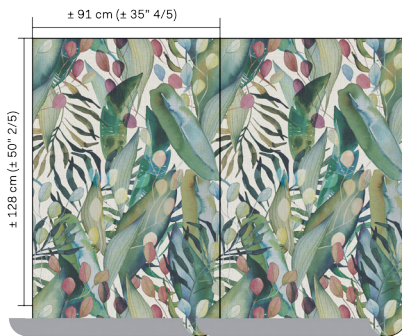

OMEXCO
Fine Belgian Wallcoverings

ODE

LINEN ON NON-WOVEN BACKING

ODE6113

ODE6209

NB : The portrayed colours may differ from reality.

References ODE 6
Composition: linen warps on non-woven backing

Width of the wallcovering.

Pattern repeat is ± 128 cm (± 50 2/5) and the design needs a straight match.

Fire resistant:
EU: B, s1-d0
US: class A

Sold by the metre/yard.
No minimum.

Breathable.

Light resistant:
Xeno test 6.

Apply a ready mixed PVA or EVA clear adhesive directly to the wall, no need to humidify the back of the wallcovering.