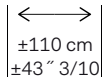

References RAA 2

Composition: crushed paper on non-woven backing

Weight: $\pm 380\text{g/m}^2$ ($\pm 12,92\text{ oz/sq yd}$)

$\pm 110\text{ cm}$
 $\pm 43''\ 3/10$

Width of the wallcovering.

0 cm
0''

Pattern repeat is 0 cm (0'') and the design does not need to be matched.