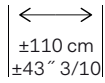

References SRAIO

Composition: waterlily on non-woven backing

Weight: $\pm 670 \text{ g/m}^2$ ($\pm 19,54 \text{ oz/sq yd}$)

Width of the
wallcovering.

Pattern repeat
is 0 cm (0") and
the design does
not need to be
matched.