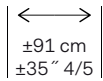

Weight:  $\pm 629 \text{ g/m}^2$  ( $\pm 18,52 \text{ oz/sq yd}$ )

Width of the  
wallcovering.

$\pm 91 \text{ cm}$   
 $\pm 35 \text{'' } 4/5$

Pattern repeat  
is 0 cm (0'') and  
the design does  
not need to be  
matched.