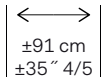

NB : The portrayed colours may differ from reality.

References SRA30

Composition: raffia on non-woven backing

Weight:  $\pm 222 \text{ g/m}^2$  ( $\pm 7,55 \text{ oz/sq yd}$ )

Width of the wallcovering.

Pattern repeat is 0 cm (0") and the design does not need to be matched.