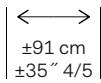

References SRA42

Composition: jute on non-woven backing

Weight: $\pm 340 \text{ g/m}^2$ ($\pm 10,03 \text{ oz/sq yd}$)

Width of the wallcovering.

Pattern repeat is 0 cm (0") and the design does not need to be matched.