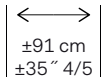

SRA4305

NB : The portrayed colours may differ from reality.

References SRA43

Composition: sisal on non-woven backing

Weight: $\pm 262 \text{ g/m}^2$ ($\pm 7,64 \text{ oz/sq yd}$)

Width of the wallcovering.