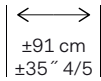

SRA4404

NB : The portrayed colours may differ from reality.

References SRA 4 4

Composition: abaca on non-woven backing

Weight: $\pm 210 \text{ g/m}^2$ ($\pm 6,2 \text{ oz/sq yd}$)

Width of the wallcovering.