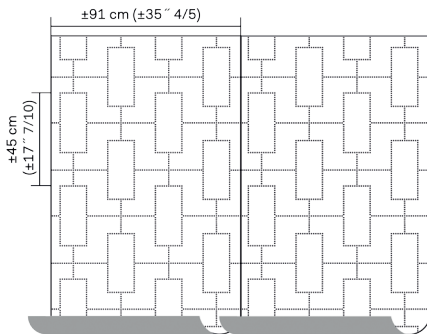

OMEXCO  
Fine Belgian Wallcoverings

SERAYA

LASERED ABACA ON NON-WOVEN BACKING

SRA4905

SRA4901

NB : The portrayed colours may differ from reality.

References SRA 49  
Composition: abaca on non-woven backing  
Weight:  $\pm 210 \text{ g/m}^2$  ( $\pm 6,2 \text{ oz/sq yd}$ )

Width of the wallcovering.

Pattern repeat is  $\pm 45 \text{ cm}$  /  $\pm 17 \frac{7}{10}$  and the design needs a straight match.

Apply a ready mixed pva or eva clear adhesive directly to the wall, moisten the back of the wallcovering.