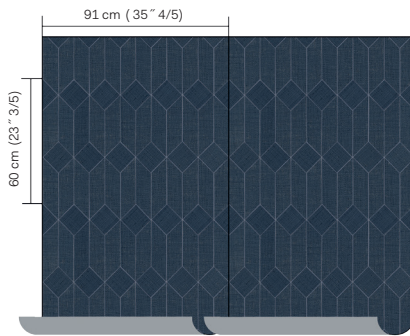

OMEXCO  
Fine Belgian Wallcoverings

TRIBU  
RAFFIA ON NON-WOVEN BACKING

TRU 3 1

TRU 3 2

TRU 3 0

NB: The portrayed colours may differ from reality.

References T R U 3  
Composition: raffia on non-woven backing  
Weight:  $\pm 520 \text{ g/m}^2$  ( $\pm 15,34 \text{ oz/sq yd}$ )

Width of the wallcovering.

Sold by the metre/yard.  
No minimum.

Pattern repeat is 60 cm / 23" 3/5 and the design needs a straight match.

Seamless.

Light resistant:  
Xeno test 4-6.

Ecological.

Apply a ready mixed PVA or EVA clear adhesive directly to the wall, no need to humidify the back of the wallcovering.