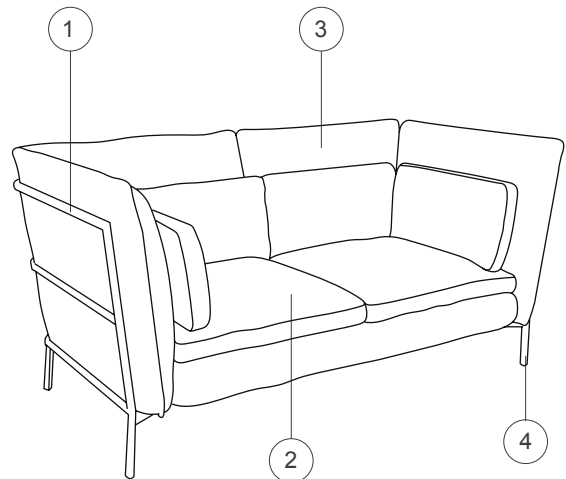

BASKET

Ronan and Erwan Bouroullec

cappellini

Range of seating elements, consisting of two or three seat sofa and wide armchair. Visible white, red, gray or black varnished metal frame and double set of feather cushions. Removable cover in fabrics and leathers of the collection. It is possible to mix different fabrics and leathers for cushion covers.

2. Polyurethane foam and acrylic fiber.

Loose back cushions and armrest:

3. Polyurethane foam and acrylic fiber.

Cover:

Removable-cover in fabrics and leathers of the collection.

Feet:

4. White plastic on white structure and in black plastic on colored structures.

Dimensions

110
43 1/4"

90
35 1/2"

44
17 1/4"

82
32 1/4"

190
74 3/4"

90
35 1/2"

44
17 1/4"