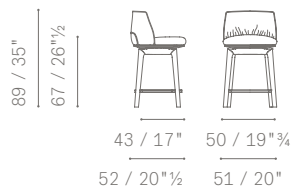

Nella stessa collezione.

- Archibald
- Archibald Dining chair
- Archibald Gran Comfort

Felt pads protect the part which touches the floor.

Special additional finishes at extra cost:

- Ash stained according to sample
- Ash lacquered in a RAL colour according to sample.

In these cases, an extra charge will be added to the list price and the minimum delivery period is 60 days from the order date and the receipt of the colour sample.

Footrest. In rectangular-section stainless steel and mirror-polished on three sides. The top side has a unidirectional brushed finish. Felt pads protect the floor.

COLUMN STOOL

Base. Consists of a chrome-plated stainless steel column, which contains the gas spring, a footrest and a floor base plate. The top part of the column (above the footrest) is covered with Pelle Frau® leather like the seat, or in matching leather. The lower part is a chrome-plated stainless steel column. The rectangular-section stainless steel footrest is mirror-polished on three sides while the top side has a unidirectional brushed finish. The floor base plate is a semi-oval shape and made of steel. A single moulded felt pad protects the floor.

Functions.

- 1- 360° rotation
- 2- Height-adjusting with gas springs controlled by a chromed steel lever placed under the seat shell.

In the same collection.

- Archibald
- Archibald Dining chair
- Archibald Gran Comfort

5506090