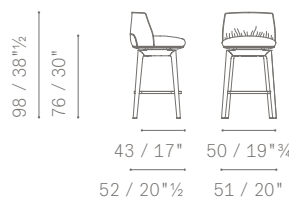

Dei feltrini sono posti a protezione del pavimento.

Finiture speciali aggiuntive con sovrapprezzo:

- Frassino tinto a campione
- Frassino laccato RAL a campione.

In questi casi è previsto un sovrapprezzo con tempi minimi di consegna a 60 gg dall'ordine e dal ricevimento del campione.

Poggiapiedi. In acciaio inox a sezione rettangolare e lucidato a specchio su tre lati. Il lato superiore è spazzolato unidirezionale. Dei feltrini sono posti a protezione del pavimento.

SGABELLO CON COLONNA

Basamento. È composto dalla colonna in acciaio inox cromato, che alloggia la molla a gas, dal poggiapiedi e dal piatto di appoggio a terra. La parte superiore della colonna (al di sopra del poggiapiedi) è rivestita in Pelle Frau® come la seduta o in pelle abbinata. La parte inferiore è una colonna in acciaio inox cromato. Il poggiapiedi, in acciaio inox a sezione rettangolare, è lucidato a specchio su tre lati mentre il lato superiore è spazzolato unidirezionale. La piastra di appoggio a terra è in acciaio e di forma semi-ovale. Un unico feltro adesivo sagomato è posto a protezione del pavimento.

Funzioni.

- 1- Rotazione a 360°
- 2- Regolazione in altezza che avviene mediante una molla a gas comandata da una leva in acciaio cromato posta sotto la seduta.

Nella stessa collezione.

- Archibald
- Archibald Dining chair
- Archibald Gran Comfort

Felt pads protect the part which touches the floor.

Special additional finishes at extra cost:

- Ash stained according to sample
- Ash lacquered in a RAL colour according to sample.

In these cases, an extra charge will be added to the list price and the minimum delivery period is 60 days from the order date and the receipt of the colour sample.