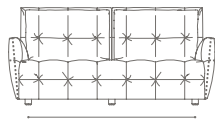

5556211

Rectangular cushions

5556211