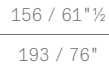

5556211

Rectangular cushions

5556211

Square cushions

5556281

Rectangular cushions

5556281

Square cushions

5556311

Rectangular cushions

5556311

Square cushions

5556214

Rectangular cushions

5556214

Square cushions

5556511

90 / 35"

5556561

18 / 7" 60 / 23"