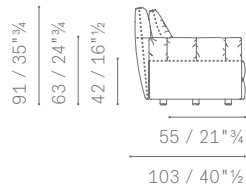

5556211

Rectangular cushions

5556211