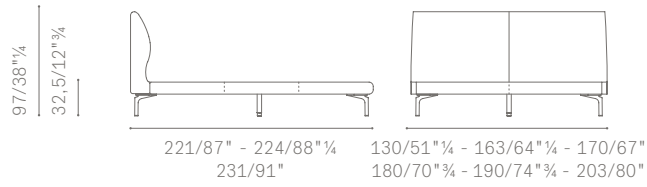

Please Note. The "Queen-size" and "King-size" versions always have the back in leather

Mattress length. (except for the "Queen-size" and "King-size" versions)
- 200 cm
- 210 cm

Please note. Bedstead Bases and Mattresses are shown and priced separately, please consult the dedicated section.

DIMENSIONI DISPONIBILI

↓ Misure Letto	↓ Misure Materasso
cm 130×221 / 51"¼x87"	cm 120×200 / 46"¾x78"¾
cm 130×231 / 51"¼x91"	cm 120×210 / 46"¾x82"¾
cm 170×221 / 67"x87"	cm 160×200 / 63"x78"¾
cm 170×231 / 67"x91"	cm 160×210 / 63"x82"¾
cm 180×221 / 70"¾x87"	cm 170×200 / 67"¼x78"¾
cm 180×231 / 70"¾x91"	cm 170×210 / 67"¼x82"¾
cm 190×221 / 74"¾x87"	cm 180×200 / 70"¾x78"¾
cm 190×231 / 74"¾x91"	cm 180×210 / 70"¾x82"¾
cm 163×224 / 64"¼x88"¼	cm 153×203 / 60"¼x80" (Queen-size)
cm 203×224 / 80"x88"¼	cm 193×203 / 76"x80" (King-size)

AVAILABLE SIZES

↓ Bed sizes	↓ Mattress sizes
cm 130×221 / 51"¼x87"	cm 120×200 / 46"¾x78"¾
cm 130×231 / 51"¼x91"	cm 120×210 / 46"¾x82"¾
cm 170×221 / 67"x87"	cm 160×200 / 63"x78"¾
cm 170×231 / 67"x91"	cm 160×210 / 63"x82"¾
cm 180×221 / 70"¾x87"	cm 170×200 / 67"¼x78"¾
cm 180×231 / 70"¾x91"	cm 170×210 / 67"¼x82"¾
cm 190×221 / 74"¾x87"	cm 180×200 / 70"¾x78"¾
cm 190×231 / 74"¾x91"	cm 180×210 / 70"¾x82"¾
cm 163×224 / 64"¼x88"¼	cm 153×203 / 60"¼x80" (Queen-size)
cm 203×224 / 80"x88"¼	cm 193×203 / 76"x80" (King-size)