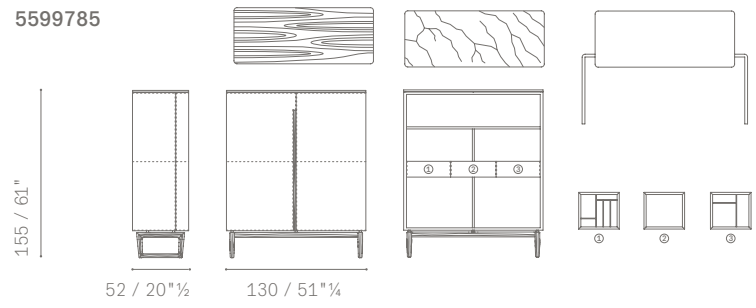

5599782

5599785

5599881