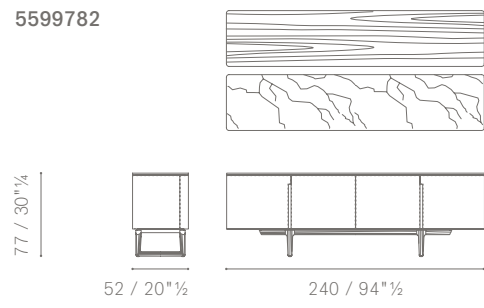

5599782

5599785

5599881