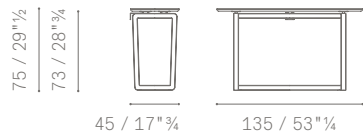

- Fidelio Cabinet
- Fidelio Lamp
- Fidelio Multimedia Cabinet
- Fidelio Notte
- Fidelio Small Table

- Fidelio Cabinet
- Fidelio Lamp
- Fidelio Multimedia Cabinet
- Fidelio Notte
- Fidelio Small Table

5599763