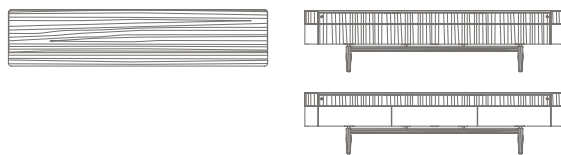

Vassoio rettangolare

Struttura in acciaio con bordi arrotondati e fondo realizzato in multistrato di betulla. Il rivestimento è disponibile in:

- Saddle
- Saddle Extra

mentre la superficie inferiore (di appoggio al mobile) è rivestita in Alcantara® beige.

N.B. La capienza massima è di n. 2 vassoio per ogni vano a giorno

Cuciture.

- Tono su tono
- A contrasto

Organizzatore per cassetti

Sono disponibili degli organizzatori in acero naturale extra chiaro (65).

Versioni.

- divisorio portaoggetti per cassetto centrale
- divisorio porta cd/dvd per cassetti laterali

Nella stessa collezione.

- Fidelio Bench
- Fidelio Small Table
- Fidelio Cabinet
- Fidelio Lamp
- Fidelio Notte

Included accessories. Saddle or Saddle Extra leather lining to protect the bottom of the drawers.

ACCESSORIES AND OPTIONS

Rectangular tray

Steel structure with rounded edges and solid birch plywood base. The covering is available in:

- Saddle
- Saddle Extra

while the lower surface (base of the cabinet) is covered in beige Alcantara®.

Please Note. The maximum capacity is 2 trays per compartment.

Stitching.

- Tone-on-tone stitching
- Contrasting stitching

Panel organiser

Organisers are available in extra light natural maple (65).

Versions.

- plate divider for the main unit
- CD/DVD door divider for the side drawers

In the same collection.

- Fidelio Bench
- Fidelio Small Table
- Fidelio Cabinet
- Fidelio Lamp
- Fidelio Night Table

5599790