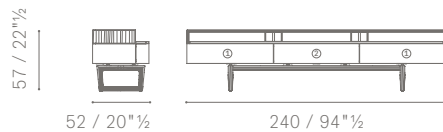

Vassoio rettangolare

Struttura in acciaio con bordi arrotondati e fondo realizzato in multistrato di betulla. Il rivestimento è disponibile in:

- Saddle
- Saddle Extra

mentre la superficie inferiore (di appoggio al mobile) è rivestita in Alcantara® beige.

N.B. La capienza massima è di n. 2 vassoio per ogni vano a giorno

Cuciture.

- Tono su tono
- A contrasto

Organizzatore per cassetti

Sono disponibili degli organizzatori in acero naturale extra chiaro (65).

Versioni.

- divisorio portaoggetti per cassetto centrale
- divisorio porta cd/dvd per cassetti laterali

Nella stessa collezione.

- Fidelio Bench
- Fidelio Small Table
- Fidelio Cabinet
- Fidelio Lamp
- Fidelio Notte

Included accessories. Saddle or Saddle Extra leather lining to protect the bottom of the drawers.

ACCESSORIES AND OPTIONS

Rectangular tray

Steel structure with rounded edges and solid birch plywood base. The covering is available in:

- Saddle
- Saddle Extra

while the lower surface (base of the cabinet) is covered in beige Alcantara®.

Please Note. The maximum capacity is 2 trays per compartment.

Stitching.

- Tone-on-tone stitching
- Contrasting stitching

Panel organiser

Organisers are available in extra light natural maple (65).

Versions.

- plate divider for the main unit
- CD/DVD door divider for the side drawers

In the same collection.

- Fidelio Bench
- Fidelio Small Table
- Fidelio Cabinet
- Fidelio Lamp
- Fidelio Night Table

5599790