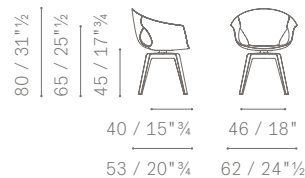

5542101

Full upholstery shell
Fixed