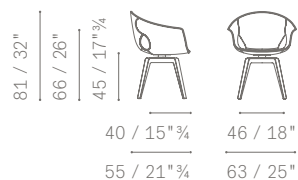

Nella stessa collezione.

- Ginger Ale

In the same collection.

- Ginger Ale

5542101

Saddle Extra external shell
Fixed

5542101

Saddle Extra external shell
Swivel