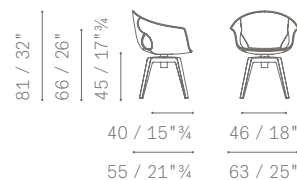

Nella stessa collezione.

- Ginger Ale

In the same collection.

- Ginger Ale

5542101

Saddle Extra external shell
Fixed

5542101

Saddle Extra external shell
Swivel