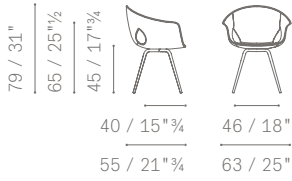

5542102

5542017

5542017

5542018

5542016