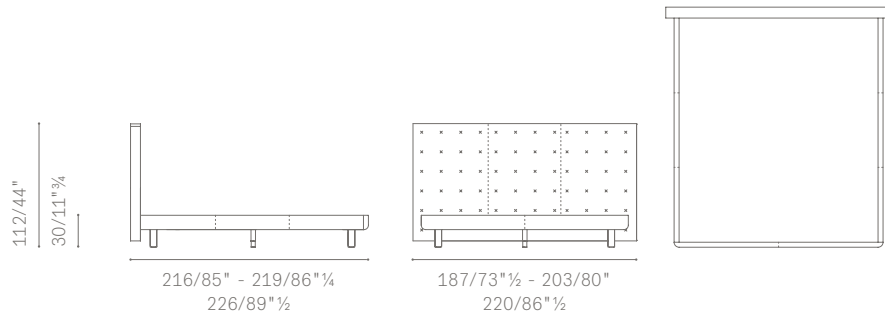

**Mattress length.** (except for the "Queen-size" and "King-size" versions)

- 200 cm
- 210 cm

**Please note.** Bedstead Bases and Mattresses are shown and priced separately, please consult the dedicated section.

**DIMENSIONI DISPONIBILI**

↓ Misure Letto	↓ Misure Materasso
cm 187×216 / 73"½x85"	cm 160×200 / 63"x78"¾
cm 187×226 / 73"½x89"	cm 160×210 / 63"x82"¾
cm 203×216 / 80"x85"	cm 170×200 / 67"¼x78"¾
cm 203×226 / 80"x89"	cm 170×210 / 67"¼x82"¾
cm 203×216 / 80"x85"	cm 180×200 / 70"¾x78"¾
cm 203×226 / 80"x89"	cm 180×210 / 70"¾x82"¾
cm 187×219 / 73"½x86"¼	cm 153×203 / 60"¼x80" (Queen-size)
cm 220×219 / 86"½x86"¼	cm 193×203 / 76"x80" (King-size)