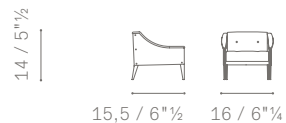

Rivestimento. In Pelle Frau® ColorSphere® (SC) nei colori SC 0 Polare, SC 80 Bruno Havana, SC 126 Cremisi, SC 142 Polenta .

Upholstery. In Pelle Frau® ColorSphere® (SC) leather in SC 0 Polare, SC 80 Bruno Havana, SC 126 Cremisi, SC 142 Polenta.

Targa (esclusa miniatura Intervista). Su richiesta è possibile aggiungere una targhetta, con finitura Ruthenium personalizzata, al costo di Euro 100.

Plate (except Intervista miniatura). Upon request, it is possible to add a personalised small plate in a Ruthenium finish (price Euro 100).

5001001

5293100