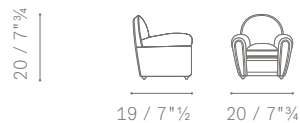

Rivestimento. In Pelle Frau® ColorSphere® (SC) nei colori SC 0 Polare, SC 80 Bruno Havana, SC 126 Cremisi, SC 142 Polenta .

Upholstery. In Pelle Frau® ColorSphere® (SC) leather in SC 0 Polare, SC 80 Bruno Havana, SC 126 Cremisi, SC 142 Polenta.

Targa (esclusa miniatura Intervista). Su richiesta è possibile aggiungere una targhetta, con finitura Ruthenium personalizzata, al costo di Euro 100.

Plate (except Intervista miniatura). Upon request, it is possible to add a personalised small plate in a Ruthenium finish (price Euro 100).

5001001

5293100