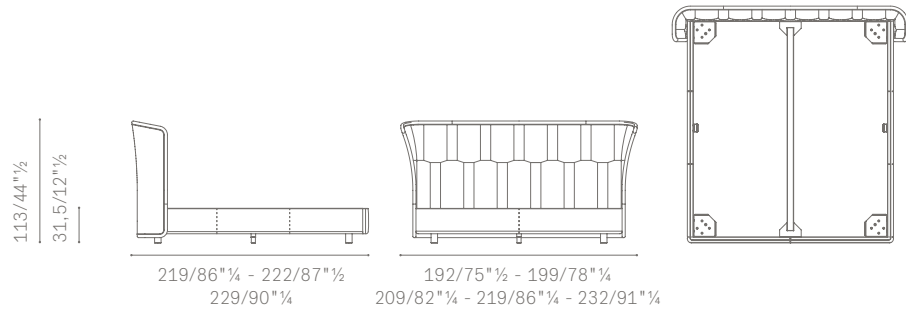

Rear headboard. Available upholstered in:
- Fabric (Poltrona Frau Jacquard fabric)
- Leather (matching the upholstery)

Mattress length. (except for the "Queen-size" and "King-size" versions)
- 200 cm
- 210 cm

Please note. Bedstead Bases and Mattresses are shown and priced separately, please consult the dedicated section.

DIMENSIONI DISPONIBILI

↓ Misure Letto	↓ Misure Materasso
cm 199×219 / 78"¼x86"¼	cm 160×200 / 63"x78"¾
cm 199×229 / 78"¼x90"¼	cm 160×210 / 63"x82"¾
cm 209×219 / 82"¼x86"¼	cm 170×200 / 67"¼x78"¾
cm 209×229 / 82"¼x90"¼	cm 170×210 / 67"¼x82"¾
cm 219×219 / 86"¼x86"¼	cm 180×200 / 70"¾x78"¾
cm 219×229 / 86"¼x90"¼	cm 180×210 / 70"¾x82"¾
cm 192×222 / 75"½x87"½	cm 153×203 / 60"¼x80" (Queen-size)
cm 232×222 / 91"¼x87"½	cm 193×203 / 76"x80" (King-size)

AVAILABLE SIZES

↓ Bed sizes	↓ Mattress sizes
cm 199×219 / 78"¼x86"¼	cm 160×200 / 63"x78"¾
cm 199×229 / 78"¼x90"¼	cm 160×210 / 63"x82"¾
cm 209×219 / 82"¼x86"¼	cm 170×200 / 67"¼x78"¾
cm 209×229 / 82"¼x90"¼	cm 170×210 / 67"¼x82"¾
cm 219×219 / 86"¼x86"¼	cm 180×200 / 70"¾x78"¾
cm 219×229 / 86"¼x90"¼	cm 180×210 / 70"¾x82"¾
cm 192×222 / 75"½x87"½	cm 153×203 / 60"¼x80" (Queen-size)
cm 232×222 / 91"¼x87"½	cm 193×203 / 76"x80" (King-size)