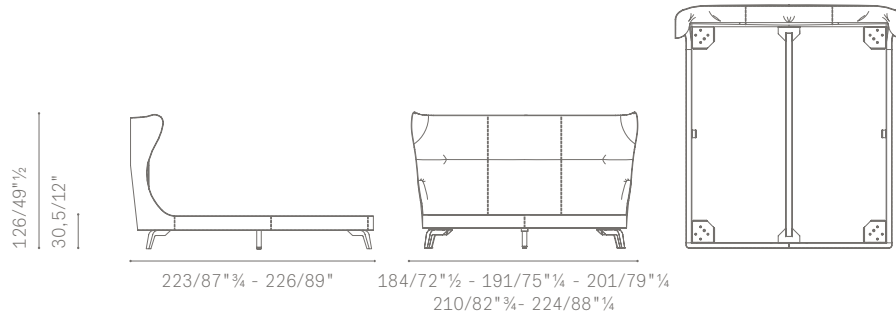

**Rear headboard.** Available upholstered in:

- Fabric (Poltrona Frau Jacquard fabric)
- Saddle Extra (matching the bedframe upholstery).

**Mattress length** (except for the "Queen-size" and "King-size" versions).

- 200 cm

**Please note.** Bedstead Bases and Mattresses are shown and priced separately, please consult the dedicated section.

**In the same collection.**

Mamy Blue

---

**DIMENSIONI DISPONIBILI**

| ↓ Misure Letto         | ↓ Misure Materasso                 |
|------------------------|------------------------------------|
| cm 191×223 / 75"¼x87"¾ | cm 160×200 / 63"x78"¾              |
| cm 201×223 / 79"¼x87"¾ | cm 170×200 / 67"¼x78"¾             |
| cm 210×223 / 82"¾x87"¾ | cm 180×200 / 70"¾x78"¾             |
| cm 184×226 / 72"½x89"  | cm 153×203 / 60"¼x80" (Queen-size) |
| cm 224×226 / 88"¼x89"  | cm 193×203 / 76"x80" (King-size)   |

**AVAILABLE SIZES**

| ↓ Bed sizes            | ↓ Mattress sizes                   |
|------------------------|------------------------------------|
| cm 191×223 / 75"¼x87"¾ | cm 160×200 / 63"x78"¾              |
| cm 201×223 / 79"¼x87"¾ | cm 170×200 / 67"¼x78"¾             |
| cm 210×223 / 82"¾x87"¾ | cm 180×200 / 70"¾x78"¾             |
| cm 184×226 / 72"½x89"  | cm 153×203 / 60"¼x80" (Queen-size) |
| cm 224×226 / 88"¼x89"  | cm 193×203 / 76"x80" (King-size)   |